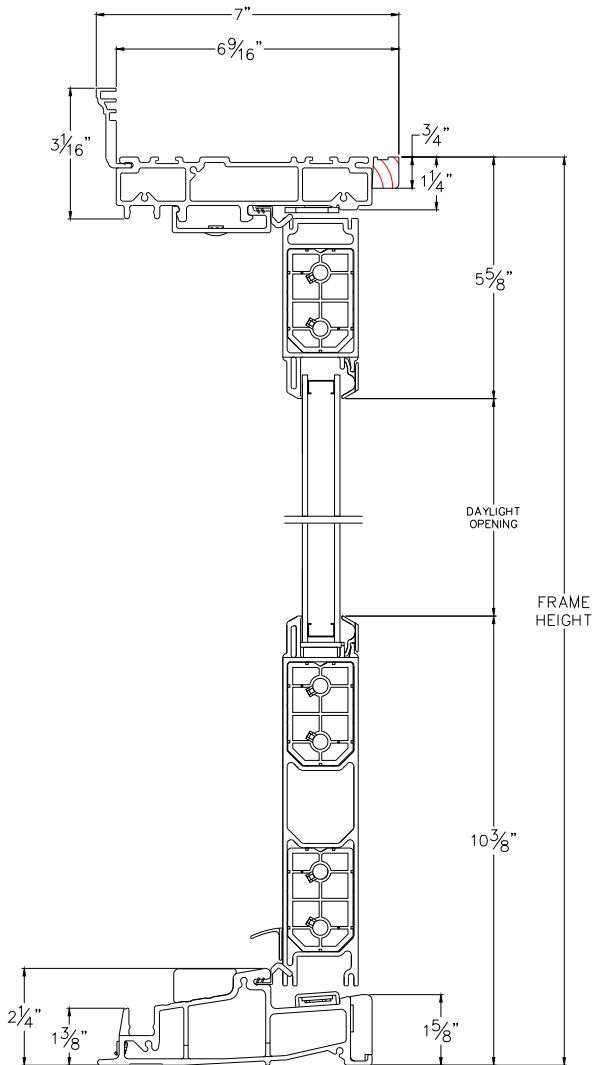

Cross Section Drawing

Ultra French InSwing Door, 2 Panel Passive / Active 1 3/4" Contour Z Bar, 6 9/16" Wall Condition

Clearly the best.

CAD File Scale
NTS

View
Horizontal & Vertical

File Name
Ultra_3662_IS_PA_1.75in-z-bar_6.563wall

Units
Inch

Revision
4/2024

More Technical Documents can be found at milgard.com/professionals

Due to continual research and development, details may be changed at any time. ©2024 Milgard Mfg.

INSWING SERIES 3642

PA configuration shown
AP configuration also available.

Standard screen is shown
Optional Retractable screen is available

HEAD & SILL

JAMBS