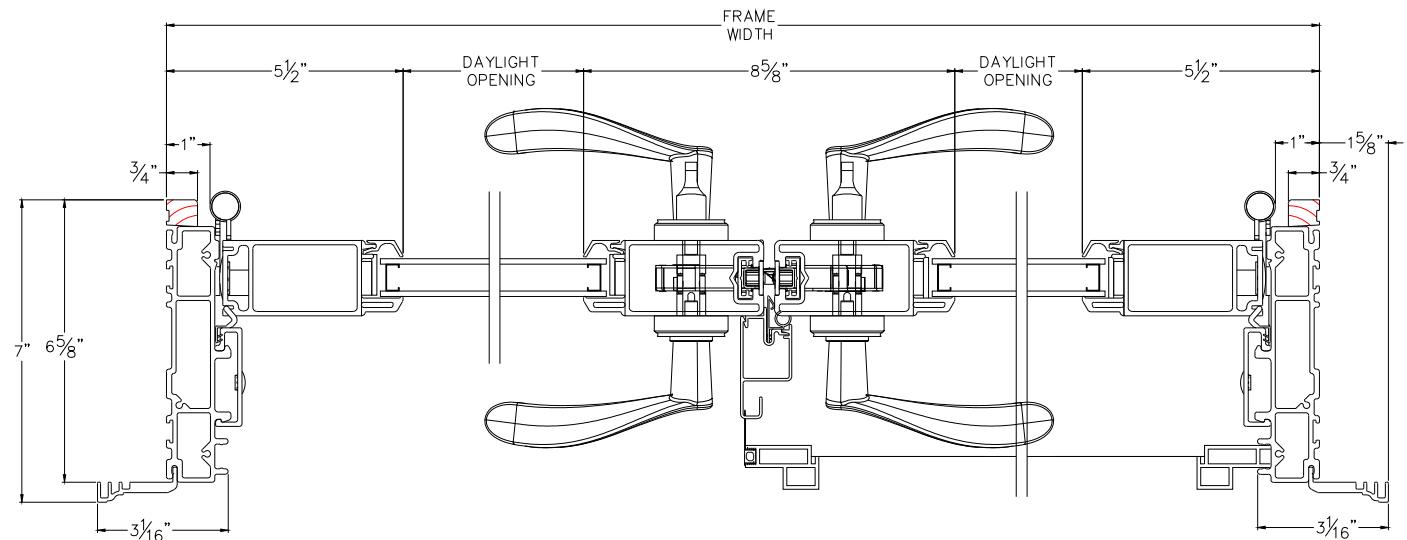

Cross Section Drawing

Ultra French InSwing Door, 2 Panel Passive / Active 1 3/4" Contour Z Bar, 6 9/16" Wall Condition

Clearly the best.

CAD File Scale
NTS

View
Horizontal & Vertical

File Name
Ultra_3662_IS_PA_1.75in-z-bar_6.563wall

Units
Inch

Revision
4/2024

More Technical Documents can be found at milgard.com/professionals

Due to continual research and development, details may be changed at any time. ©2024 Milgard Mfg.

INSWING SERIES 3642

PA configuration shown
AP configuration also available.

Standard screen is shown
Optional Retractable screen is available

HEAD & SILL

JAMBS