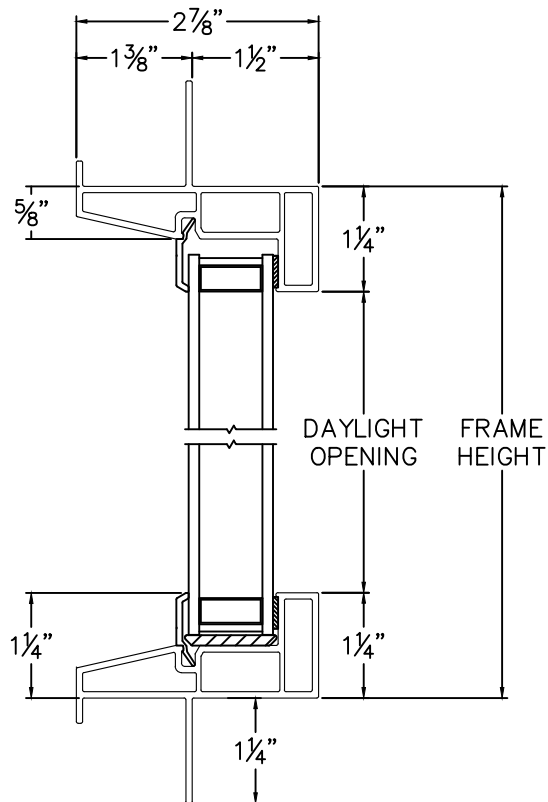

Cross Section Drawing

V150 Picture Window, Step Frame

1 $\frac{3}{8}$ " Nailfin Setback with Stucco Key

Clearly the best.™

CAD File Scale
NTS

View
Horizontal & Vertical

File Name
V150_6340B_PW_1.375in_Stucco

Units
Inch

Revision
7/2021

More Technical Documents can be found at milgard.com/professionals
Due to continual research and development, details may be changed at any time. ©2021 Milgard Mfg.

PICTURE WINDOW SERIES 6340B

HEAD & SILL