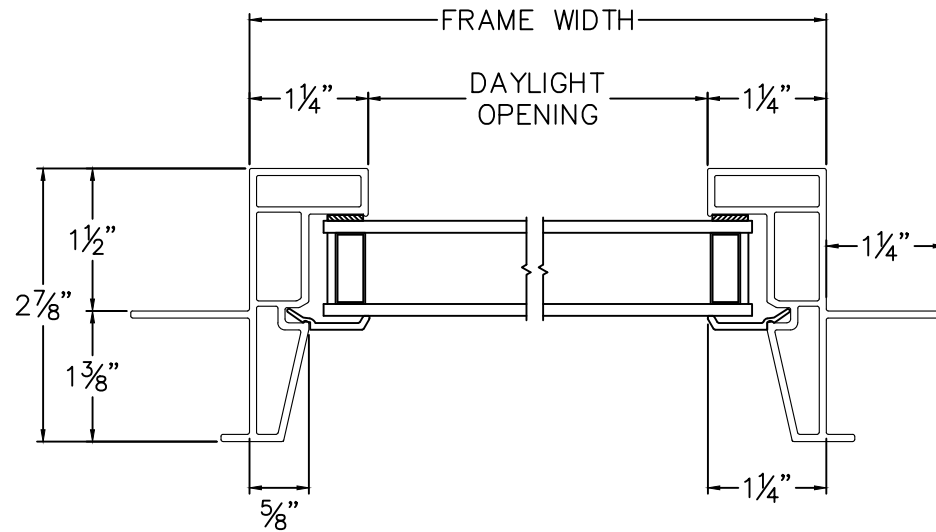

Cross Section Drawing

V150 Picture Window, Step Frame

1 $\frac{3}{8}$ " Nailfin Setback with Stucco Key

Clearly the best.™

CAD File Scale
NTS

View
Horizontal & Vertical

File Name
V150_6340B_PW_1.375in_Stucco

Units
Inch

Revision
7/2021

More Technical Documents can be found at milgard.com/professionals
Due to continual research and development, details may be changed at any time. ©2021 Milgard Mfg.

PICTURE WINDOW SERIES 6340B

HEAD & SILL

JAMBS