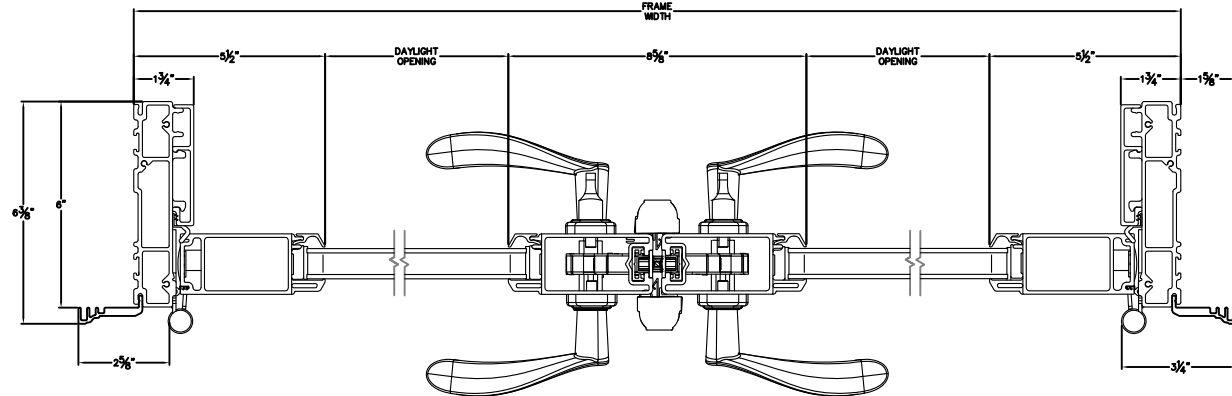

Cross Section Drawing

Ultra French OutSwing Door, 2 Panel Passive/Active 1 3/4" Contour Z Bar

Clearly the best.

CAD File Scale
NTS

View
Horizontal & Vertical

File Name
Ultra_3645_OS_AP_1.75in-z-bar

Units
Inch

More Technical Documents can be found at milgard.com/professionals
Due to continual research and development, details may be changed at any time. ©2013 Milgard Mfg.

OUT SWING SERIES 3645

HEAD & SILL

JAMBS