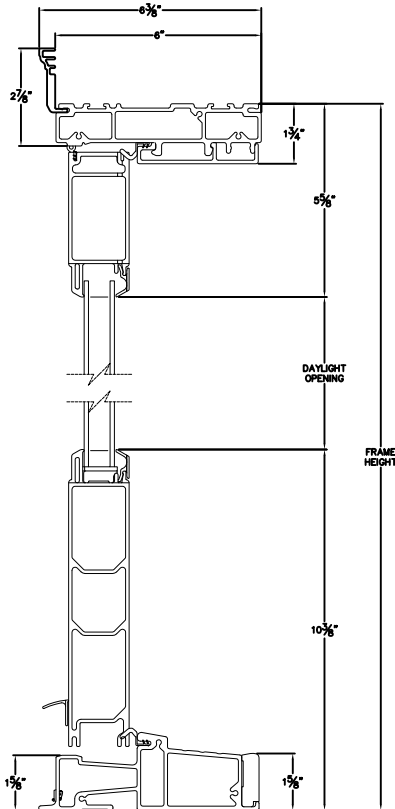

## Cross Section Drawing

# Ultra French OutSwing Door, 2 Panel Passive/Active 1 3/4" Contour Z Bar

*Clearly the best.*

CAD File Scale  
NTS

View  
Horizontal & Vertical

File Name  
Ultra\_3645\_OS\_AP\_1.75in-z-bar

Units  
Inch

More Technical Documents can be found at [milgard.com/professionals](http://milgard.com/professionals)  
Due to continual research and development, details may be changed at any time. ©2013 Milgard Mfg.

## OUT SWING SERIES 3645

HEAD & SILL

JAMBS