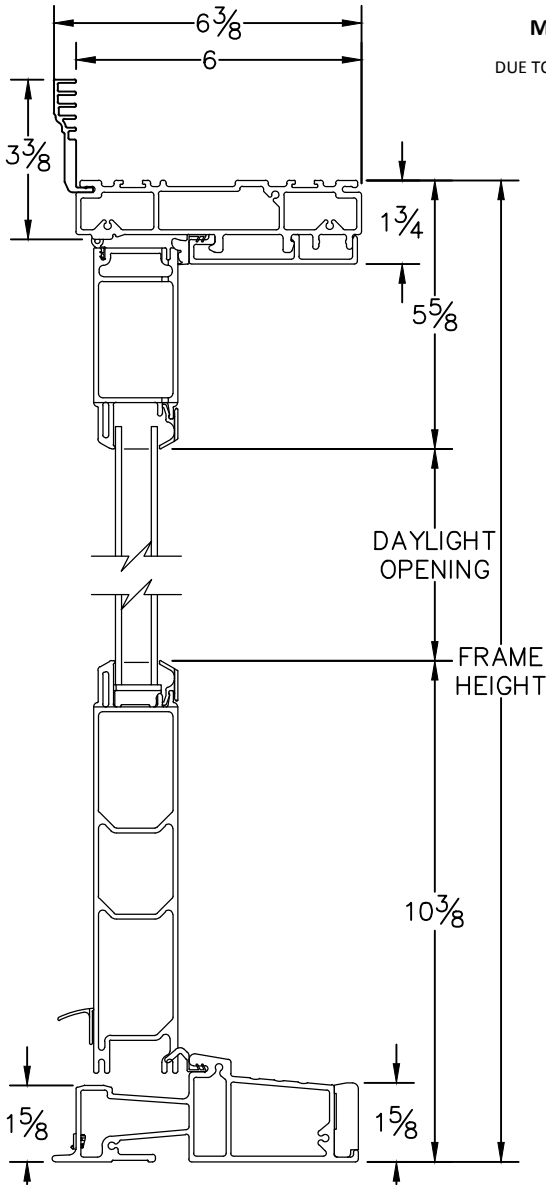

CROSS SECTION DRAWING

Ultra French OutSwing Door, 2 Panel w/ Fixed Sidelites

2 1/4" Contour Z Bar

CAD FILE SCALE
NTS

VIEW
HORIZONTAL & VERTICAL

FILE NAME
Ultra_3645_OS_FAPF_2.25in-z-bar

UNITS
INCH

REVISION
09/2016

MORE TECHNICAL DOCUMENTS CAN BE FOUND AT MILGARD.COM/PROFESSIONALS

DUE TO CONTINUAL RESEARCH AND DEVELOPMENT, DETAILS MAY BE CHANGED AT ANY TIME. © 2016 MILGARD MFG.

OUTSWING SERIES 3645

HEAD & SILL