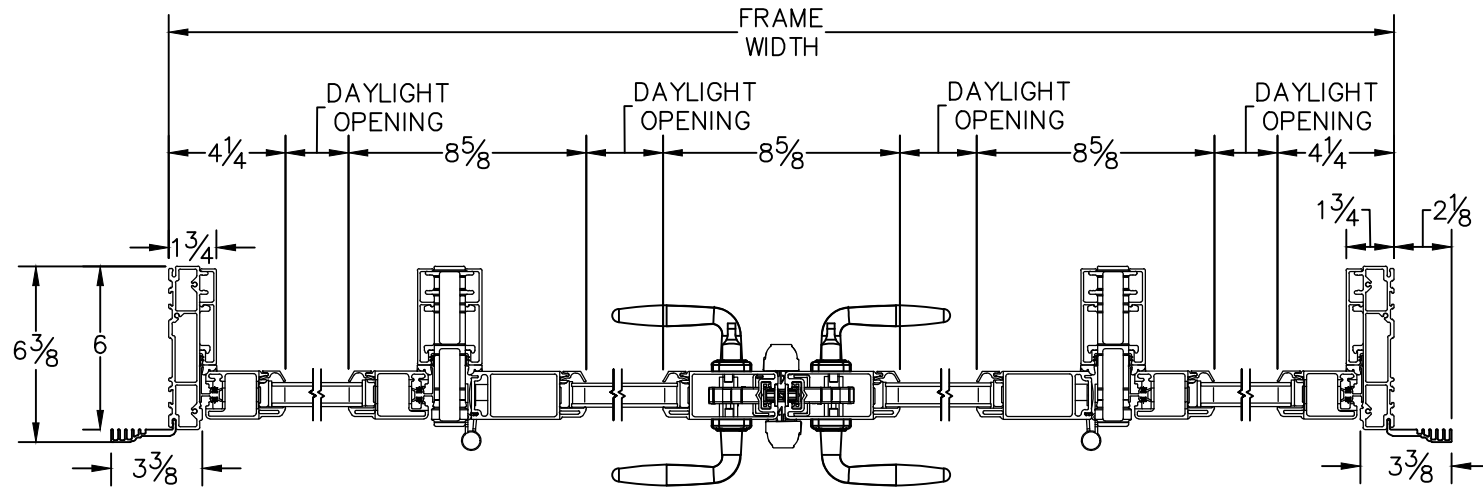

CROSS SECTION DRAWING

Ultra French OutSwing Door, 2 Panel w/ Fixed Sidelites

2 1/4" Contour Z Bar

CAD FILE SCALE
NTS

VIEW
HORIZONTAL & VERTICAL

FILE NAME
Ultra_3645_OS_FAPF_2.25in-z-bar

UNITS
INCH

REVISION
09/2016

MORE TECHNICAL DOCUMENTS CAN BE FOUND AT MILGARD.COM/PROFESSIONALS

DUE TO CONTINUAL RESEARCH AND DEVELOPMENT, DETAILS MAY BE CHANGED AT ANY TIME. © 2016 MILGARD MFG.

OUTSWING SERIES 3645

JAMBS