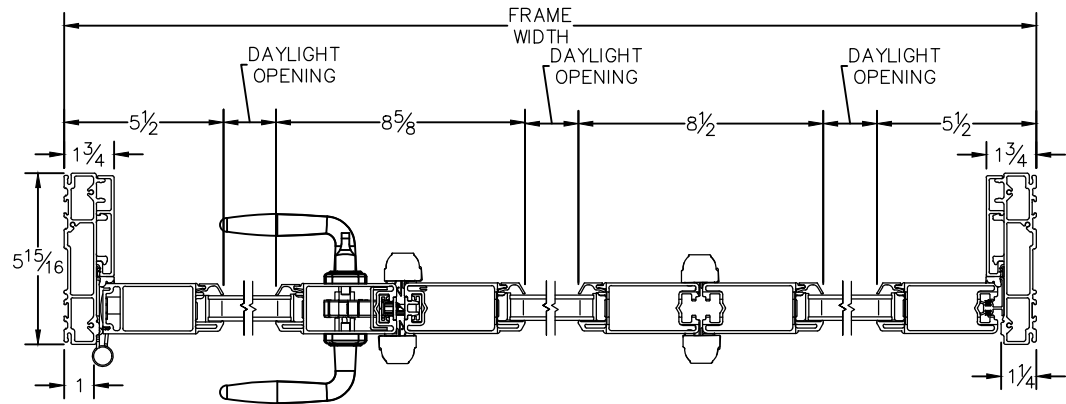

CROSS SECTION DRAWING

Ultra French OutSwing Door, 3 Panel Operable/Fixed/Fixed Block Frame

Clearly the best.

CAD FILE SCALE	View	FILE NAME	UNITS	REVISION
NTS	HORIZONTAL & VERTICAL	Ultra_3645_OS_LOO_block	INCH	07/2016

MORE TECHNICAL DOCUMENTS CAN BE FOUND AT MILGARD.COM/PROFESSIONALS

DUE TO CONTINUAL RESEARCH AND DEVELOPMENT, DETAILS MAY BE CHANGED AT ANY TIME. © 2016 MILGARD MFG.

OUT SWING SERIES 3645

HEAD & SILL

JAMBS