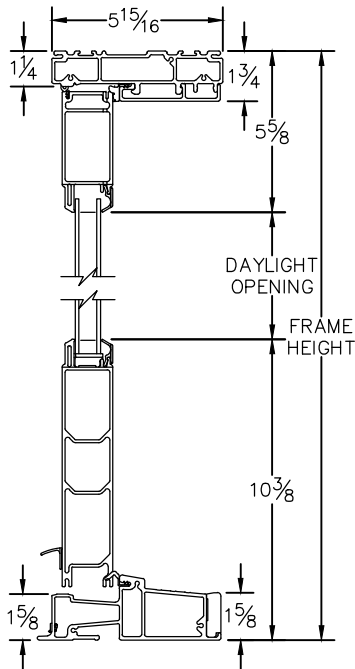

CROSS SECTION DRAWING

Ultra French OutSwing Door, 3 Panel Operable/Fixed/Fixed Block Frame

Clearly the best.

CAD FILE SCALE	View	FILE NAME	UNITS	REVISION
NTS	HORIZONTAL & VERTICAL	Ultra_3645_OS_LOO_block	INCH	07/2016

MORE TECHNICAL DOCUMENTS CAN BE FOUND AT MILGARD.COM/PROFESSIONALS

DUE TO CONTINUAL RESEARCH AND DEVELOPMENT, DETAILS MAY BE CHANGED AT ANY TIME. © 2016 MILGARD MFG.

OUT SWING SERIES 3645

HEAD & SILL