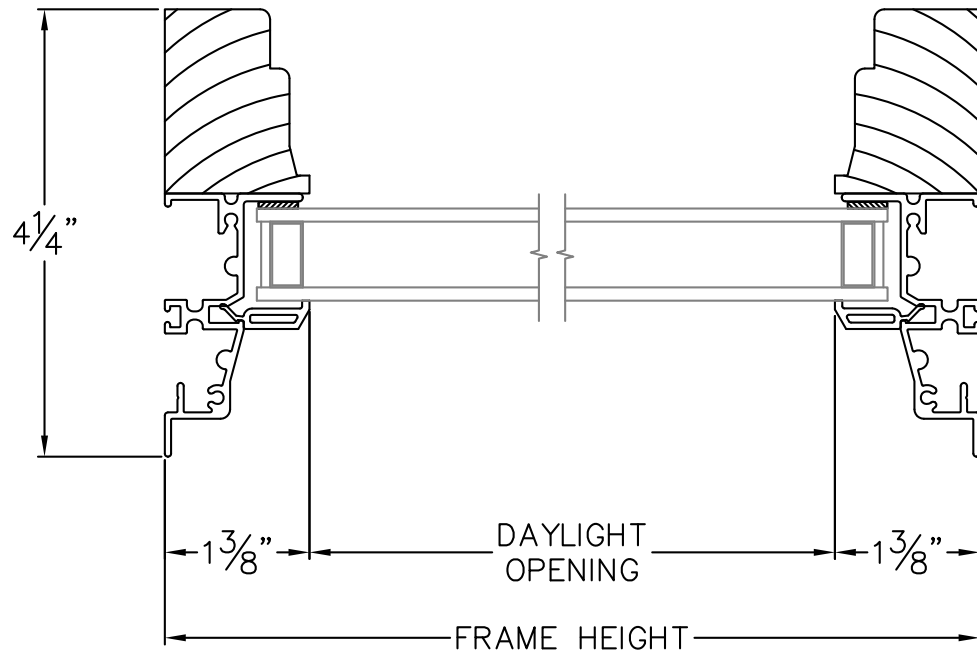

Cross Section Drawing

Ultra Radius Picture Window Block Frame, 4 1/4" Wall Condition

Clearly the best.™

CAD File Scale
NTS

View
Horizontal & Vertical

File Name
Ultra_3710_Radius_PW_block_4.25wall

Units
Inch

Revision
-

More Technical Documents can be found at milgard.com/professionals

Due to continual research and development, details may be changed at any time. ©2013 Milgard Mfg.

PICTURE WINDOW SERIES 3310U

HEAD & SILL

JAMBS