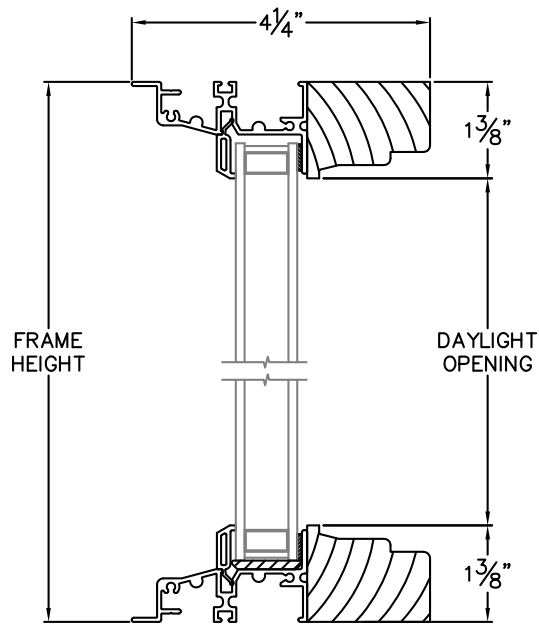

## Ultra Radius Picture Window Block Frame, 4 1/4" Wall Condition

Clearly the best.™

CAD File Scale  
NTS

View  
Horizontal & Vertical

File Name  
Ultra\_3710\_Radius\_PW\_block\_4.25wall

Units  
Inch

Revision  
-

### PICTURE WINDOW SERIES 3310U

HEAD & SILL

JAMBS