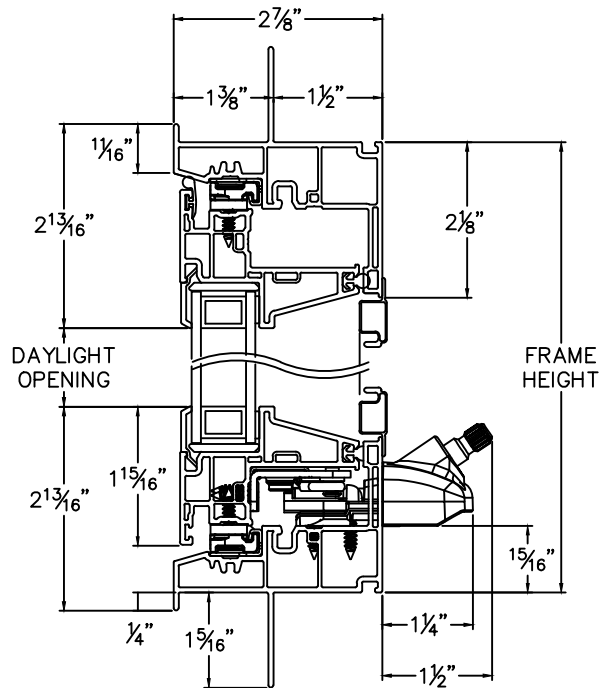

Cross Section Drawing

StyleLine Full Casement Window Stucco Key Frame, 1.375" Nailfin Set Back

CAD File Scale	View	File Name	Units	Revision
NTS	Horizontal & Vertical	StyleLine_6511_FC_1.375in_stucco	Inch	11/2021

More Technical Documents can be found at milgard.com/professionals
Due to continual research and development, details may be changed at any time. ©2013 Milgard Mfg.

CASEMENT SERIES 6511

HEAD & SILL