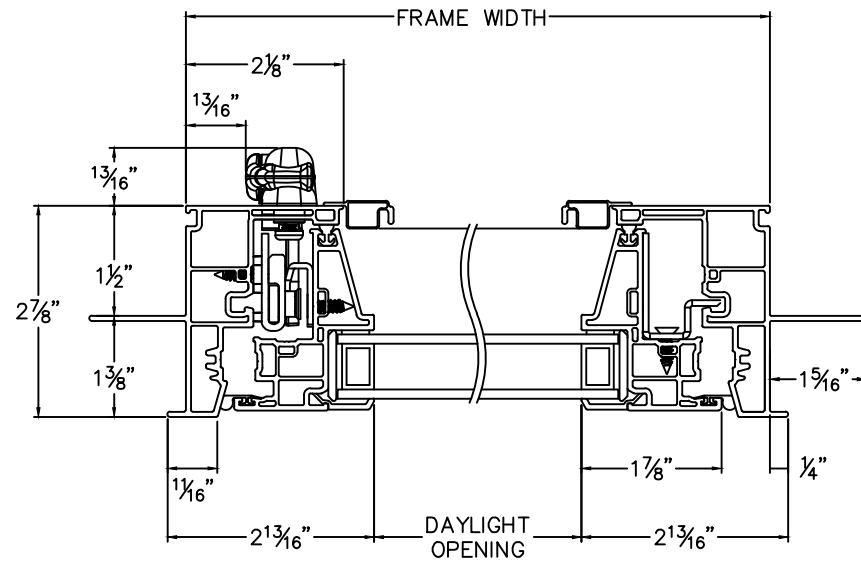

Cross Section Drawing

StyleLine Full Casement Window Stucco Key Frame, 1.375" Nailfin Set Back

CAD File Scale	View	File Name	Units	Revision
NTS	Horizontal & Vertical	StyleLine_6511_FC_1.375in_stucco	Inch	11/2021

More Technical Documents can be found at milgard.com/professionals
Due to continual research and development, details may be changed at any time. ©2013 Milgard Mfg.

CASEMENT SERIES 6511

HEAD & SILL

JAMBS