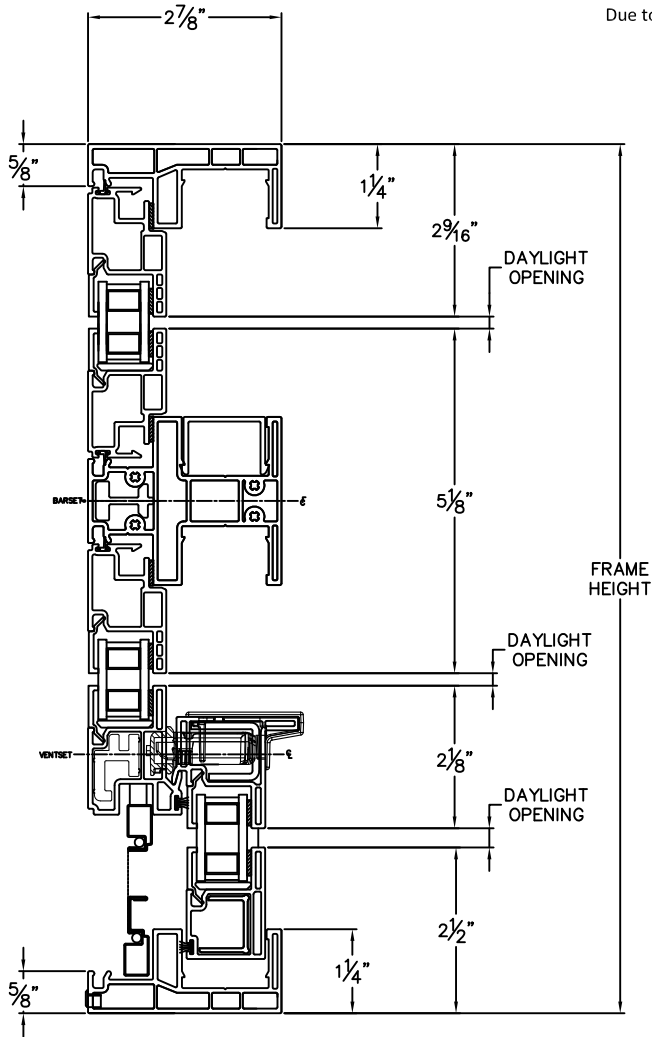

Cross Section Drawing

Trinsic Single Hung Below Window Block Frame (No Fin)

CAD File Scale	View	File Name	Units	Revision
NTS	Horizontal & Vertical	Trinsic_2210_SHB_Block	Inch	08/2018

More Technical Documents can be found at milgard.com/professionals
 Due to continual research and development, details may be changed at any time. ©2018 Milgard Mfg.

SINGLE HUNG BELOW SERIES 2210

HEAD & SILL

JAMBS