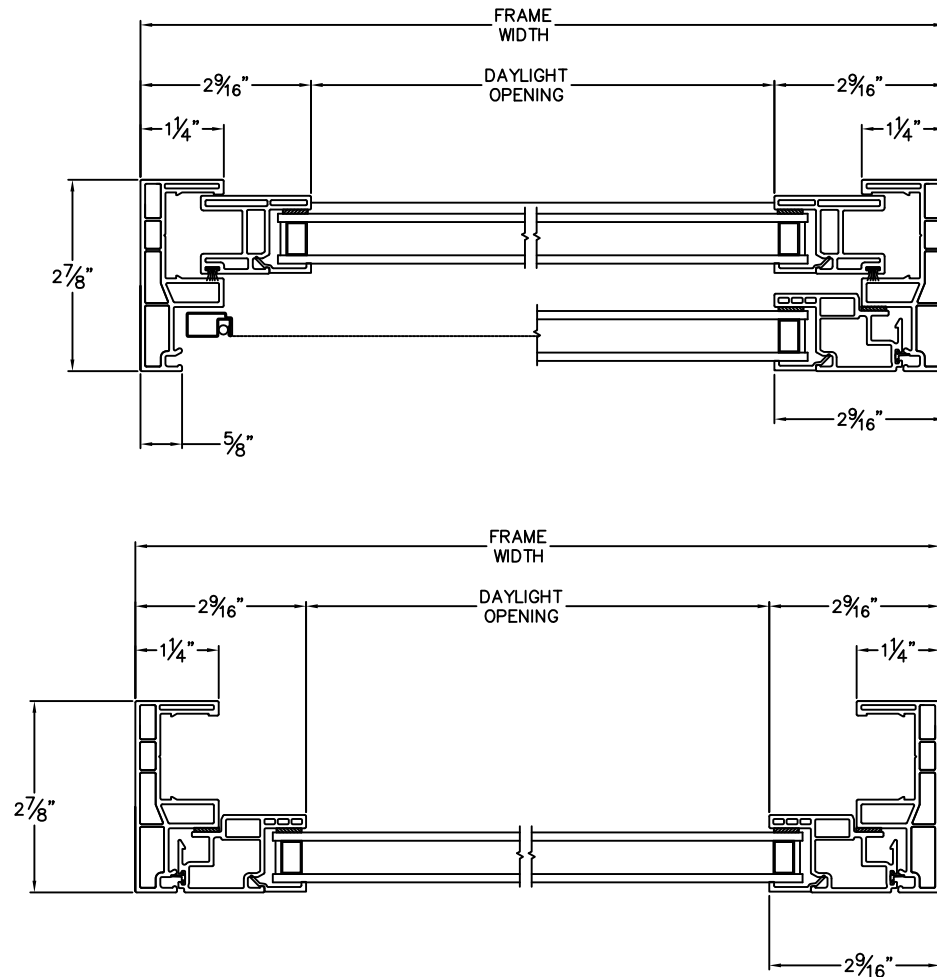

Cross Section Drawing

Trinsic Single Hung Below Window Block Frame (No Fin)

CAD File Scale	View	File Name	Units	Revision
NTS	Horizontal & Vertical	Trinsic_2210_SHB_Block	Inch	08/2018

More Technical Documents can be found at milgard.com/professionals
 Due to continual research and development, details may be changed at any time. ©2018 Milgard Mfg.

SINGLE HUNG BELOW SERIES 2210

HEAD & SILL

JAMBS