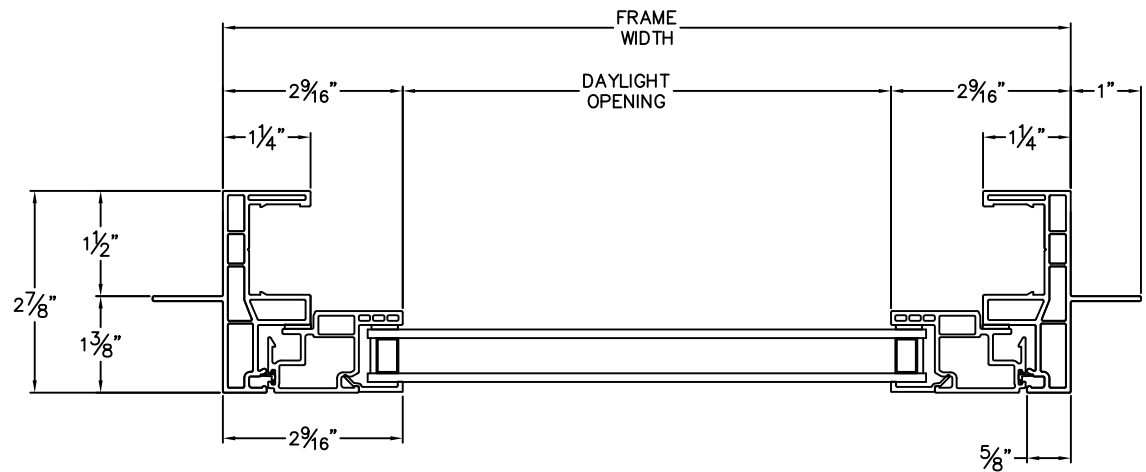

Cross Section Drawing

Trinsic Picture Window, Slider Frame 1 3/8" Nailfin Setback Frame

Clearly the best.™

CAD File Scale
NTS

View
Horizontal & Vertical

File Name
Trinsic_2310_PWR_1.375in

Units
Inch

Revision
08/2018

More Technical Documents can be found at milgard.com/professionals

Due to continual research and development, details may be changed at any time. ©2018 Milgard Mfg.

PICTURE WINDOW SERIES 2310

JAMBS