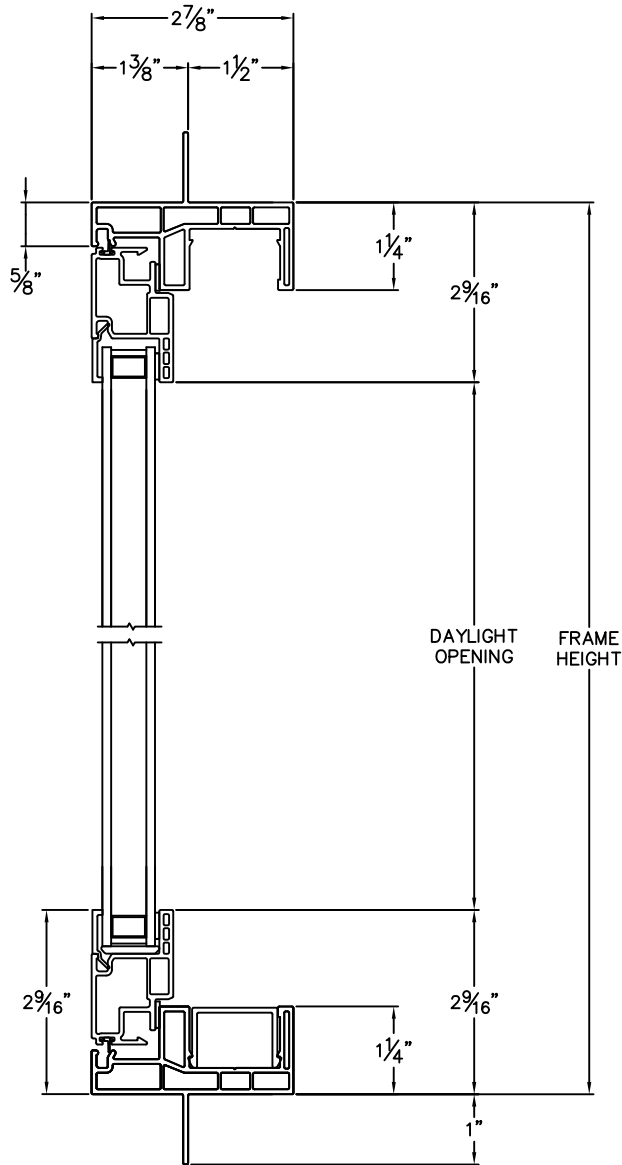

Cross Section Drawing

Trinsic Picture Window, Slider Frame 1 3/8" Nailfin Setback Frame

Clearly the best.™

CAD File Scale
NTS

View
Horizontal & Vertical

File Name
Trinsic_2310_PWR_1.375in

Units
Inch

Revision
08/2018

More Technical Documents can be found at milgard.com/professionals

Due to continual research and development, details may be changed at any time. ©2018 Milgard Mfg.

PICTURE WINDOW SERIES 2310

HEAD & SILL