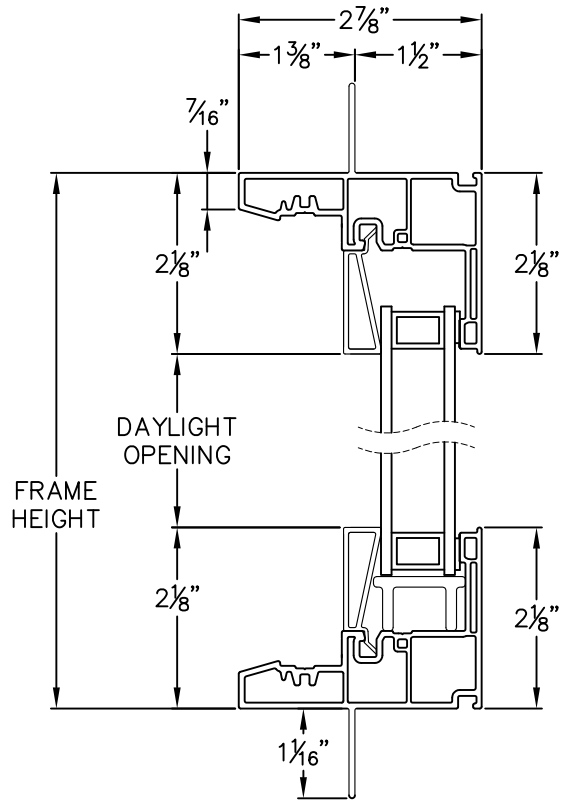

Cross Section Drawing

Trinsic Picture Window, 2 Lites Vertical in Casement Frame 1 3/8" Nailfin Setback Frame

CAD File Scale	View	File Name	Units	Revision
NTS	Horizontal & Vertical	Trinsic_2350_PW2VCA_1.375in	Inch	8/2018

More Technical Documents can be found at milgard.com/professionals
Due to continual research and development, details may be changed at any time. ©2018 Milgard Mfg.

PICTURE WINDOW SERIES 2350

HEAD & SILL