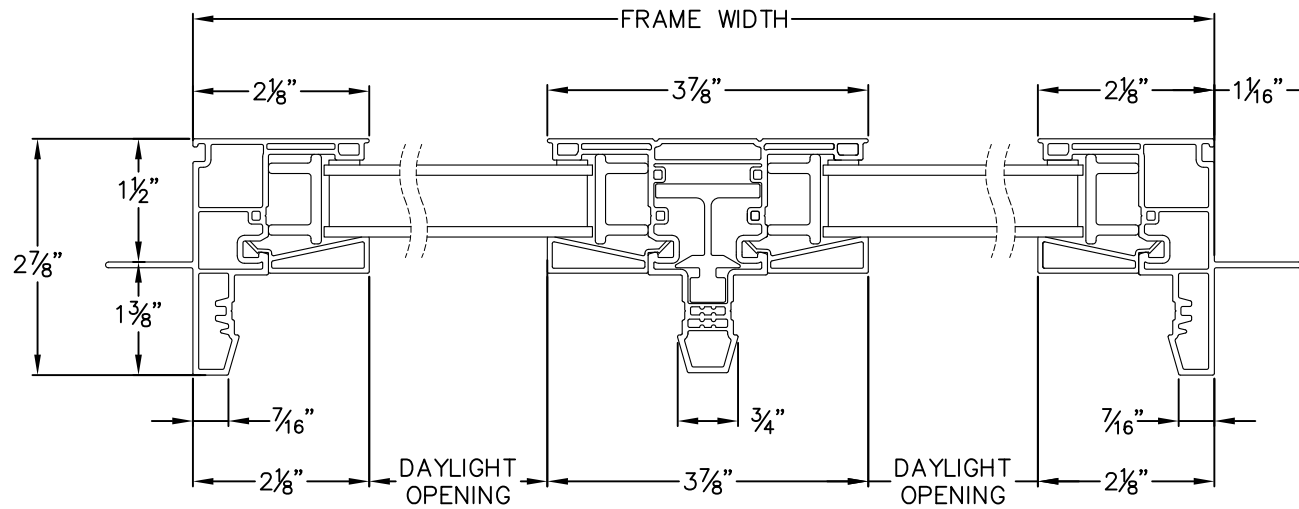

Cross Section Drawing

Trinsic Picture Window, 2 Lites Vertical in Casement Frame 1 3/8" Nailfin Setback Frame

CAD File Scale	View	File Name	Units	Revision
NTS	Horizontal & Vertical	Trinsic_2350_PW2VCA_1.375in	Inch	8/2018

More Technical Documents can be found at milgard.com/professionals
Due to continual research and development, details may be changed at any time. ©2018 Milgard Mfg.

PICTURE WINDOW SERIES 2350

HEAD & SILL

JAMBS