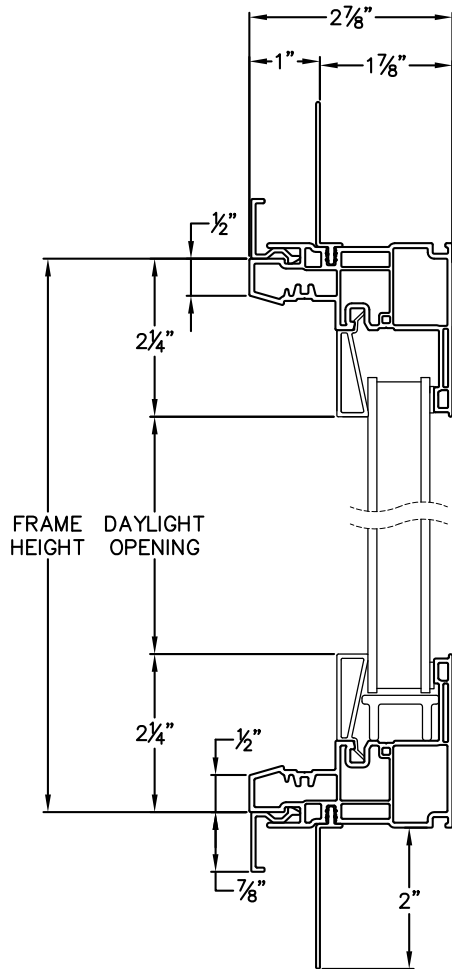

Cross Section Drawing

Trinsic Picture Window in Casement Frame

1" Nailfin Setback Accessory Groove Frame, 3/4" Flat "J" Channel

Clearly the best.™

CAD File Scale
NTS

View
Horizontal & Vertical

File Name
Trinsic_2360J_CADG_1in_j-channel

Units
Inch

Revision
8/2018

More Technical Documents can be found at milgard.com/professionals

Due to continual research and development, details may be changed at any time. ©2018 Milgard Mfg.

CASEMENT PICTURE WINDOW SERIES 2360J

HEAD & SILL