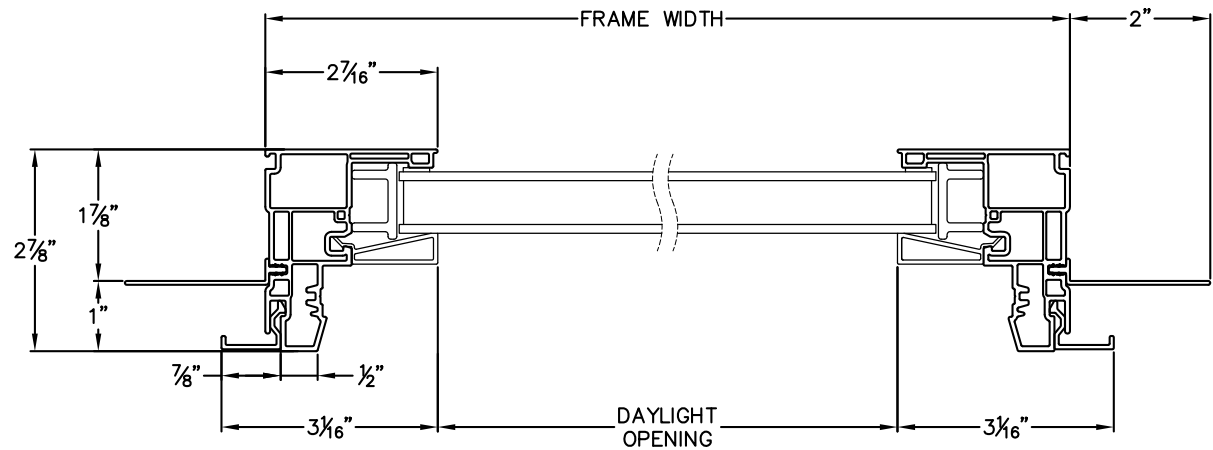

Cross Section Drawing

Trinsic Picture Window in Casement Frame

1" Nailfin Setback Accessory Groove Frame, 3/4" Flat "J" Channel

Clearly the best.™

CAD File Scale
NTS

View
Horizontal & Vertical

File Name
Trinsic_2360J_CADG_1in_j-channel

Units
Inch

Revision
8/2018

More Technical Documents can be found at milgard.com/professionals

Due to continual research and development, details may be changed at any time. ©2018 Milgard Mfg.

CASEMENT PICTURE WINDOW SERIES 2360J

HEAD & SILL

JAMBS