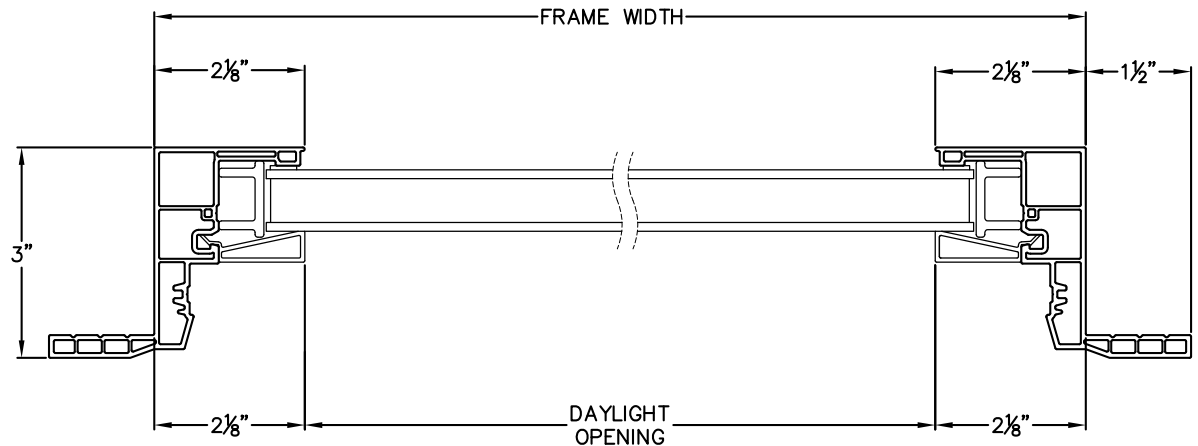

Cross Section Drawing

Trinsic Picture Window in Casement Frame 1 1/2" Contour Z-Bar Frame

Clearly the best.™

CAD File Scale
NTS

View
Horizontal & Vertical

File Name
Trinsic_2375_CADG_1.5in_z-bar

Units
Inch

Revision
8/2018

More Technical Documents can be found at milgard.com/professionals

Due to continual research and development, details may be changed at any time. ©2018 Milgard Mfg.

CASEMENT PICTURE WINDOW SERIES 2375

JAMBS