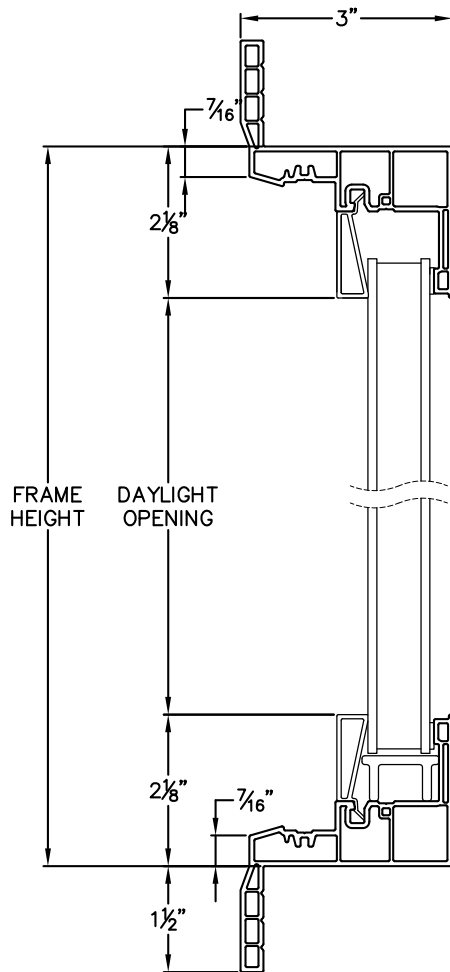

Cross Section Drawing

Trinsic Picture Window in Casement Frame 1 1/2" Contour Z-Bar Frame

Clearly the best.™

CAD File Scale
NTS

View
Horizontal & Vertical

File Name
Trinsic_2375_CADG_1.5in_z-bar

Units
Inch

Revision
8/2018

More Technical Documents can be found at milgard.com/professionals

Due to continual research and development, details may be changed at any time. ©2018 Milgard Mfg.

CASEMENT PICTURE WINDOW SERIES 2375

HEAD & SILL