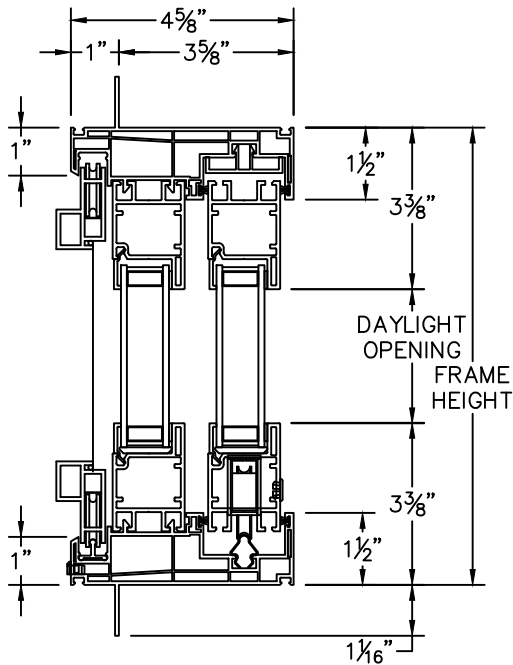

**Cross Section Drawing**  
**V150 Sliding Door OXO**  
**1" NailFin Setback Frame**

*Clearly the best.™*

CAD File Scale  
NTS

View  
Horizontal & Vertical

File Name  
V150\_2610B\_SGD\_OXO\_1in

Units  
Inch

**SLIDING DOOR**  
**SERIES 2610B**

**HEAD & SILL**

**JAMBS**