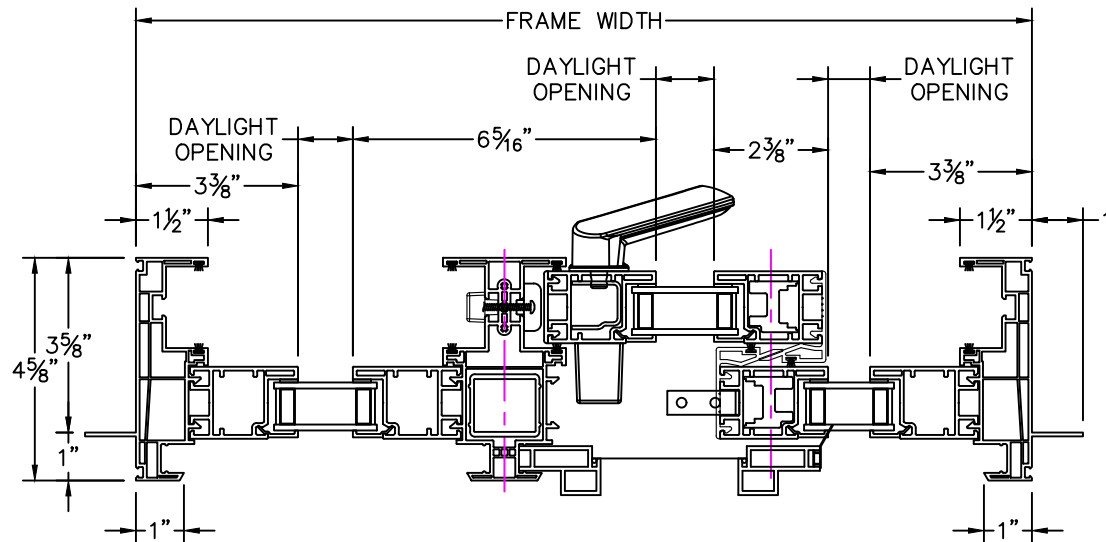

**Cross Section Drawing**  
**V150 Sliding Door OXO**  
**1" NailFin Setback Frame**

*Clearly the best.™*

CAD File Scale  
NTS

View  
Horizontal & Vertical

File Name  
V150\_2610B\_SGD\_OXO\_1in

Units  
Inch

**SLIDING DOOR**  
**SERIES 2610B**

**HEAD & SILL**

**JAMBS**