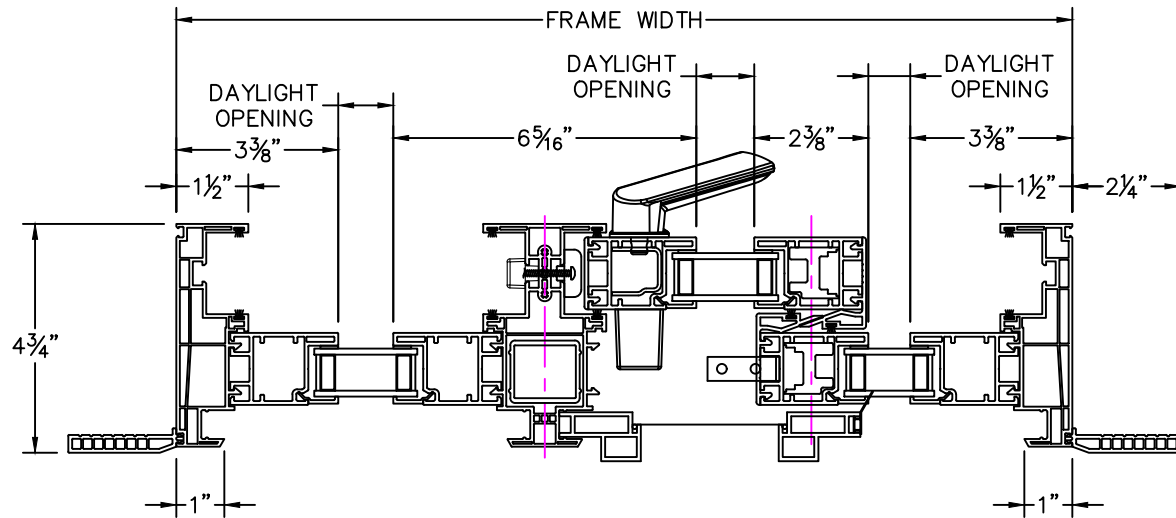

Cross Section Drawing
V150 Sliding Door OXO
2 1/4" Z-Bar Frame

Clearly the best.™

CAD File Scale
NTS

View
Horizontal & Vertical

File Name
V150_2610B_SGD_OXO_2.25in_Z-bar

Units
Inch

Revision
7/2021

More Technical Documents can be found at milgard.com/professionals
 Due to continual research and development, details may be changed at any time. ©2021 Milgard Mfg.

SLIDING DOOR
SERIES 2610B

HEAD & SILL

JAMBS