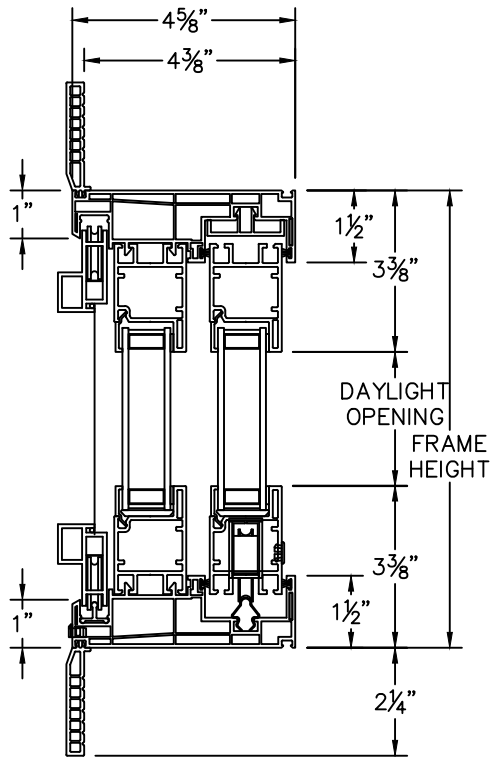

Cross Section Drawing
V150 Sliding Door OXO
2 1/4" Z-Bar Frame

Clearly the best.™

CAD File Scale
NTS

View
Horizontal & Vertical

File Name
V150_2610B_SGD_OXO_2.25in_Z-bar

Units
Inch

Revision
7/2021

More Technical Documents can be found at milgard.com/professionals
 Due to continual research and development, details may be changed at any time. ©2021 Milgard Mfg.

SLIDING DOOR
SERIES 2610B

HEAD & SILL

JAMBS