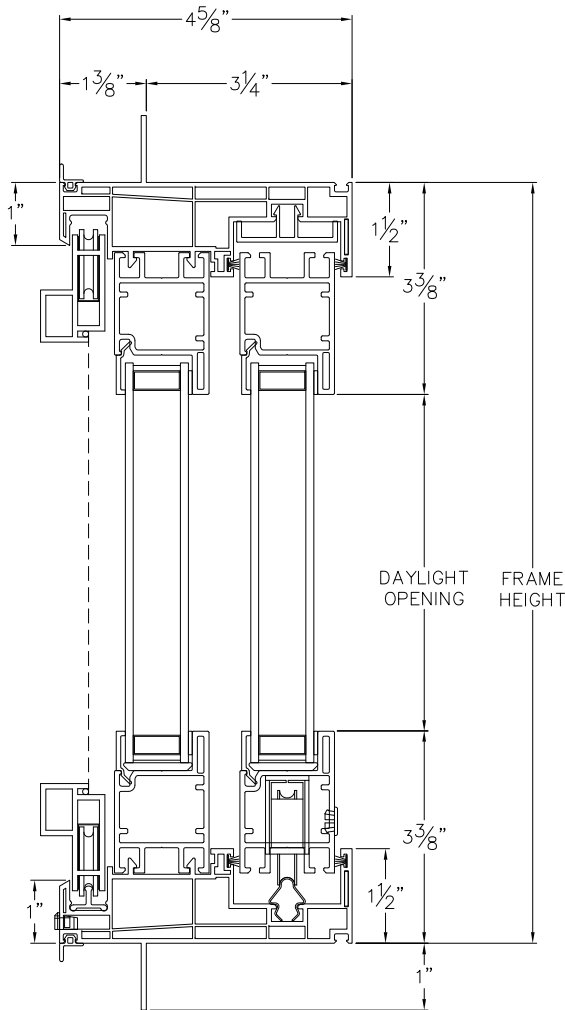

Cross Section Drawing

Trinsic Sliding Door, 2 Panel (XO/OX) 1 3/8" Fin Setback Frame W/ Stucco Key

CAD File Scale
NTS

View
Horizontal & Vertical

File Name
TRINSIC_2610_SGD_XO_1.375in FIN SET BACK_STUCCO KEY

Units
Inch

Revision
03/2018

More Technical Documents can be found at milgard.com/professionals
Due to continual research and development, details may be changed at any time. ©2018 Milgard Mfg.

SLIDING DOOR SERIES 2610

XO Configuration Shown
OX Configuration also available

HEAD & SILL

JAMBS