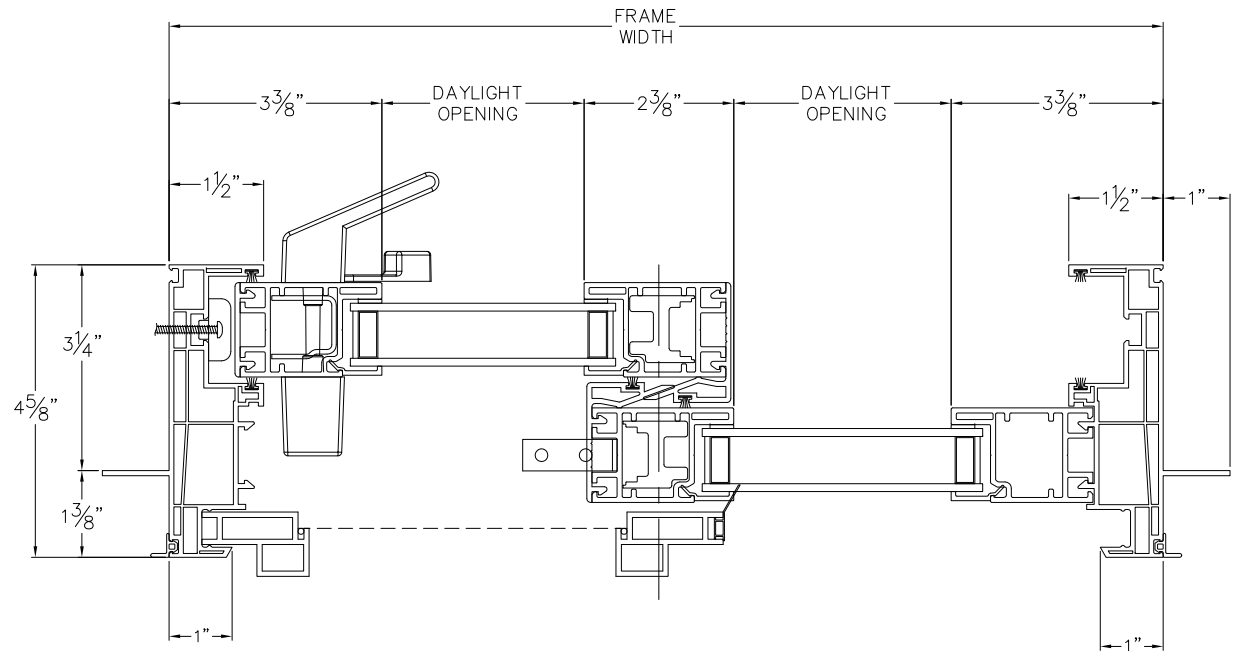

Cross Section Drawing

Trinsic Sliding Door, 2 Panel (XO/OX) 1 3/8" Fin Setback Frame W/ Stucco Key

CAD File Scale
NTS

View
Horizontal & Vertical

File Name
TRINSIC_2610_SGD_XO_1.375in FIN SET BACK_STUCCO KEY

Units
Inch

Revision
03/2018

More Technical Documents can be found at milgard.com/professionals
Due to continual research and development, details may be changed at any time. ©2018 Milgard Mfg.

SLIDING DOOR SERIES 2610

XO Configuration Shown
OX Configuration also available

HEAD & SILL

JAMBS