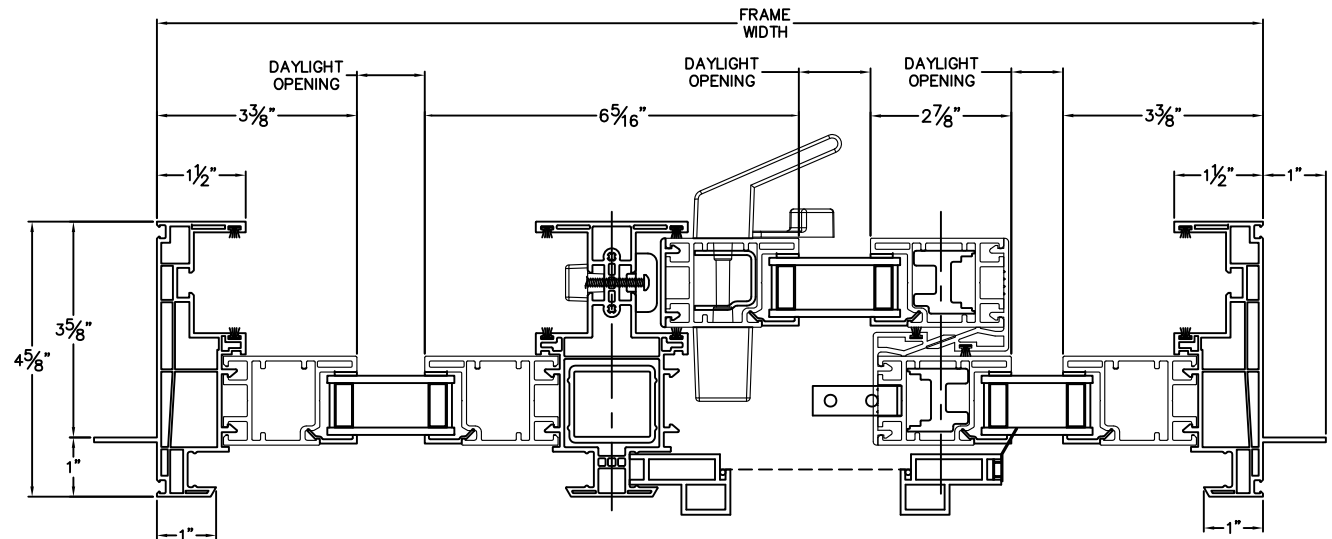

### 1" Fin Set Back Frame

*Clearly the best.*

CAD File Scale  
NTS

View  
Horizontal & Vertical

File Name  
TRINSIC\_2630\_SGD\_OXO\_1 In FIN SET BACK

Units  
Inch

Revision  
04/2018

More Technical Documents can be found at [milgard.com/professionals](http://milgard.com/professionals)  
Due to continual research and development, details may be changed at any time. ©2018 Milgard Mfg.

## SLIDING DOOR SERIES 2630

OXO (R) Configuration Shown  
OXO (L) Configuration also available

HEAD & SILL

JAMBS