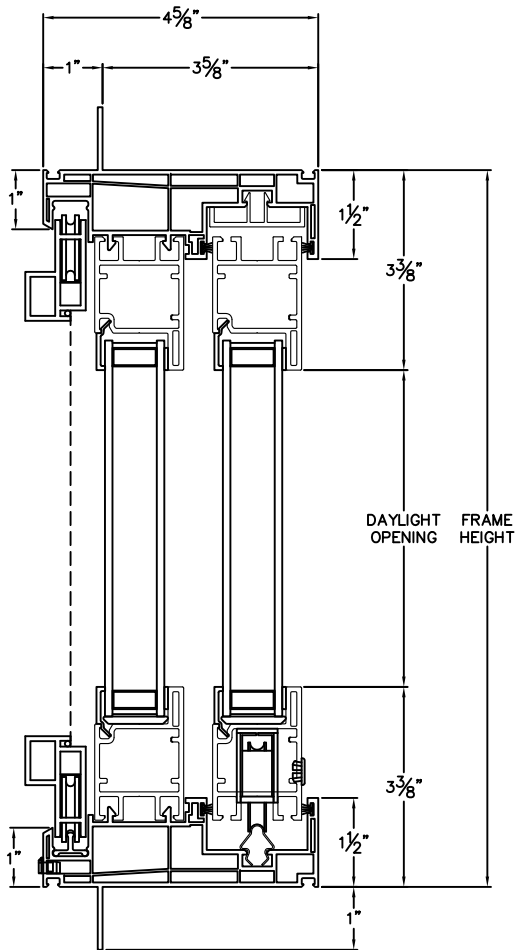

### 1" Fin Set Back Frame

*Clearly the best.*

CAD File Scale  
NTS

View  
Horizontal & Vertical

File Name  
TRINSIC\_2630\_SGD\_OXO\_1 In FIN SET BACK

Units  
Inch

Revision  
04/2018

More Technical Documents can be found at [milgard.com/professionals](http://milgard.com/professionals)  
Due to continual research and development, details may be changed at any time. ©2018 Milgard Mfg.

## SLIDING DOOR SERIES 2630

OXO (R) Configuration Shown  
OXO (L) Configuration also available

HEAD & SILL

JAMBS