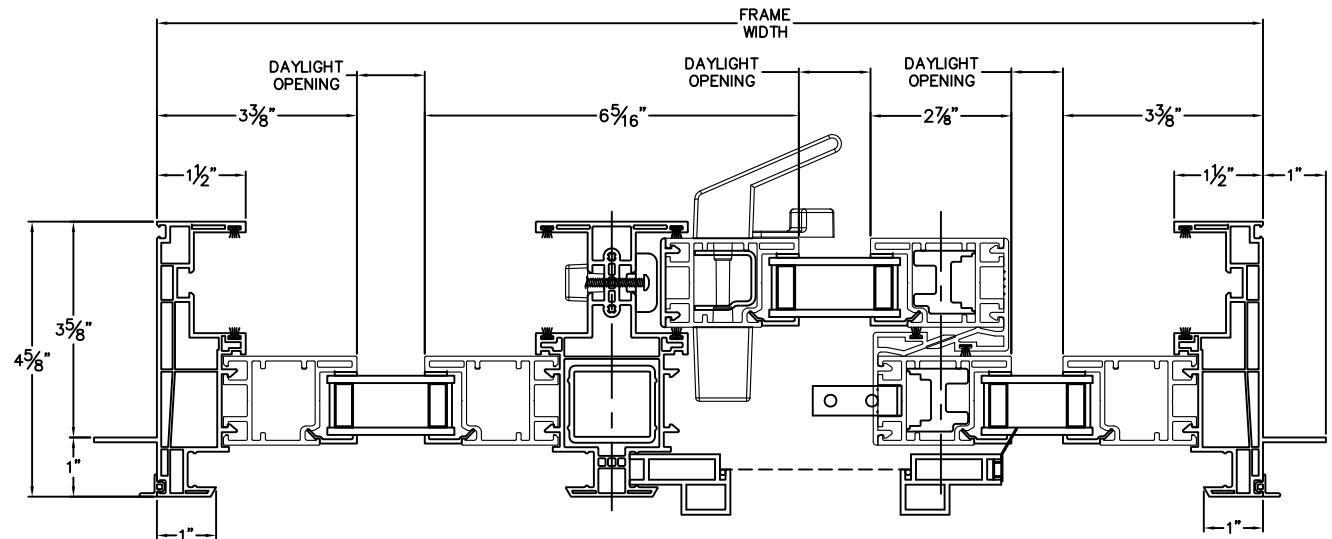

Cross Section Drawing

Trinsic Sliding Door, 3 Panel (OXO) 1" Fin Set Back Frame W/ Stucco Key

Clearly the best.

CAD File Scale	View	File Name	Units	Revision
NTS	Horizontal & Vertical	TRINSIC_2630_SGD_OXO_1 In FIN SET BACK_STUCCO KEY	Inch	04/2018

More Technical Documents can be found at milgard.com/professionals
Due to continual research and development, details may be changed at any time. ©2018 Milgard Mfg.

SLIDING DOOR SERIES 2630

OXO (R) Configuration Shown
OXO (L) Configuration also available

JAMBS