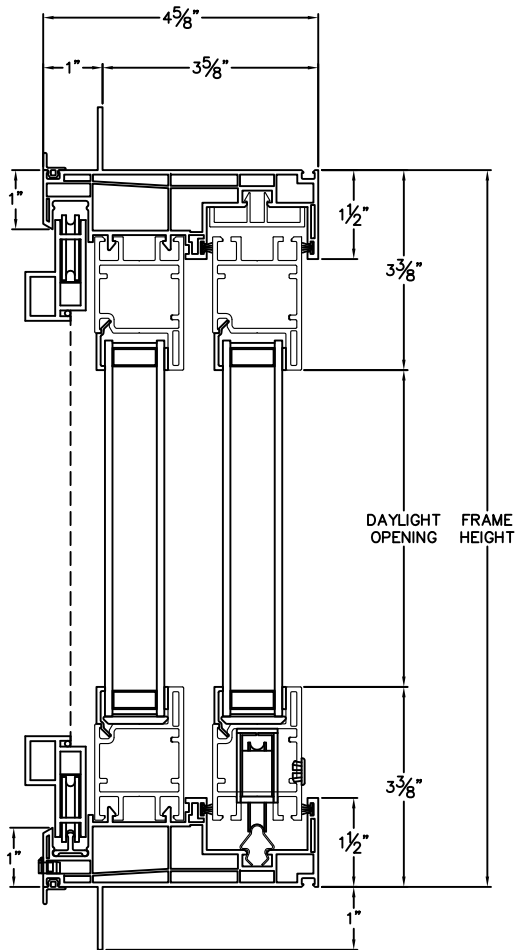

Cross Section Drawing

Trinsic Sliding Door, 3 Panel (OXO) 1" Fin Set Back Frame W/ Stucco Key

Clearly the best.

CAD File Scale	View	File Name	Units	Revision
NTS	Horizontal & Vertical	TRINSIC_2630_SGD_OXO_1 In FIN SET BACK_STUCCO KEY	Inch	04/2018

More Technical Documents can be found at milgard.com/professionals
Due to continual research and development, details may be changed at any time. ©2018 Milgard Mfg.

SLIDING DOOR SERIES 2630

OXO (R) Configuration Shown
OXO (L) Configuration also available