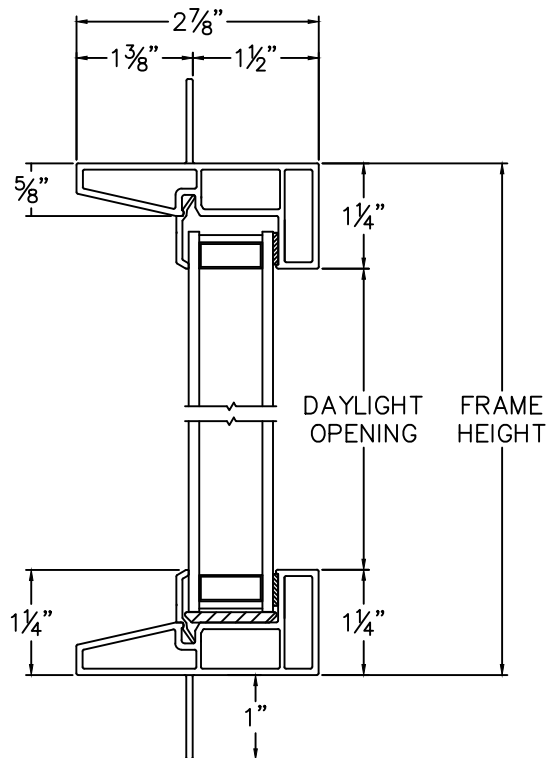

Cross Section Drawing

V150 Picture Window, Step Frame

1³/₈" Nailfin Setback Frame

Clearly the best.™

CAD File Scale
NTS

View
Horizontal & Vertical

File Name
V150_6340B_PW_1.375in

Units
Inch

Revision
7/2021

More Technical Documents can be found at milgard.com/professionals
Due to continual research and development, details may be changed at any time. ©2021 Milgard Mfg.

PICTURE WINDOW SERIES 6340B

HEAD & SILL