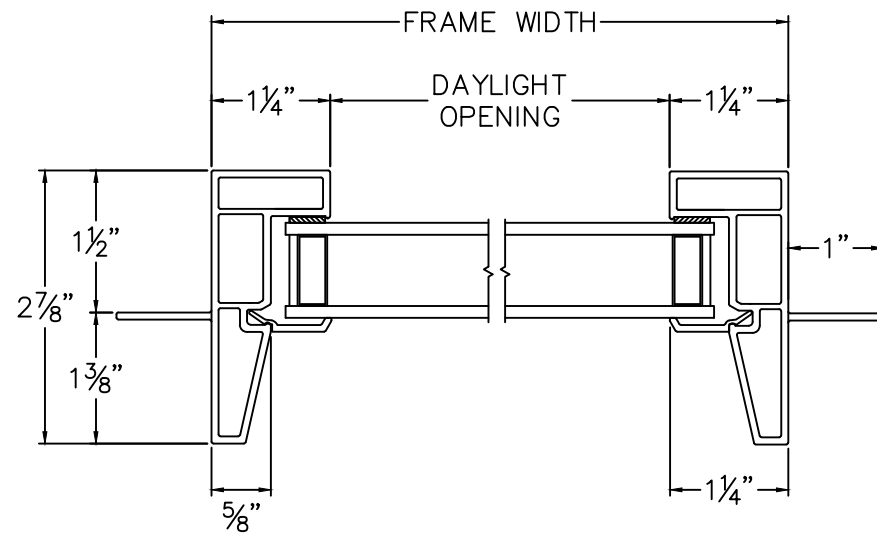

Cross Section Drawing

V150 Picture Window, Step Frame

1³/₈" Nailfin Setback Frame

Clearly the best.™

CAD File Scale
NTS

View
Horizontal & Vertical

File Name
V150_6340B_PW_1.375in

Units
Inch

Revision
7/2021

More Technical Documents can be found at milgard.com/professionals
Due to continual research and development, details may be changed at any time. ©2021 Milgard Mfg.

PICTURE WINDOW SERIES 6340B

HEAD & SILL

JAMBS