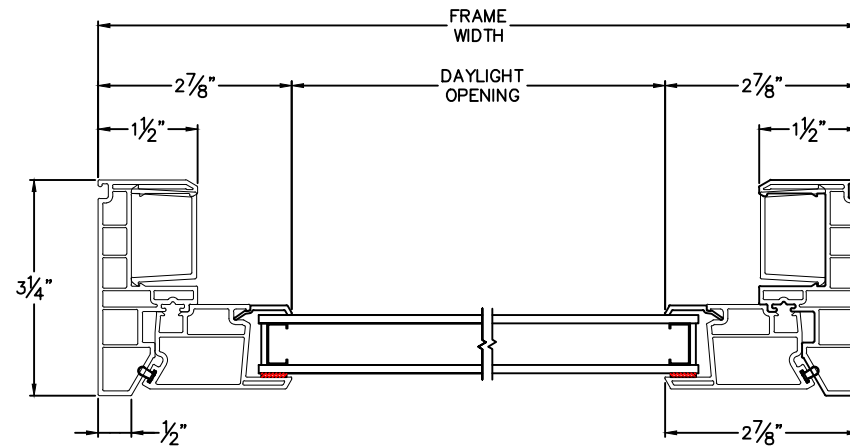

Cross Section Drawing
Tuscany Picture Window
Block Frame

Clearly the best.™

CAD File Scale NTS	View Horizontal & Vertical	File Name 8360T-01 PW	Units Inch

More Technical Documents can be found at milgard.com/professionals
Due to continual research and development, details may be changed at any time. ©2013 Milgard Mfg.

PICTURE WINDOW
SERIES 8360

HEAD & SILL

JAMBS