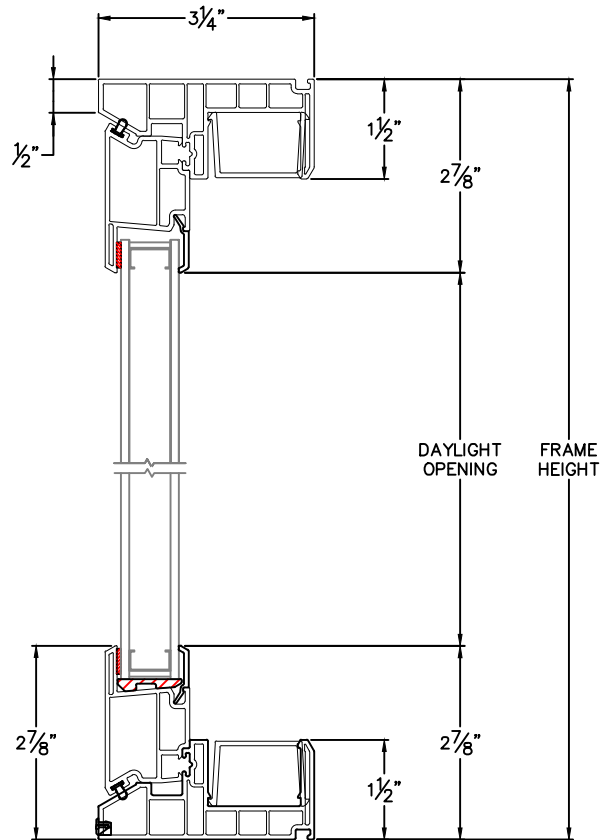

Cross Section Drawing
Tuscany Picture Window
Block Frame

Clearly the best.™

CAD File Scale NTS	View Horizontal & Vertical	File Name 8360T-01 PW	Units Inch
-----------------------	-------------------------------	--------------------------	---------------

More Technical Documents can be found at milgard.com/professionals
 Due to continual research and development, details may be changed at any time. ©2013 Milgard Mfg.

PICTURE WINDOW
SERIES 8360

HEAD & SILL