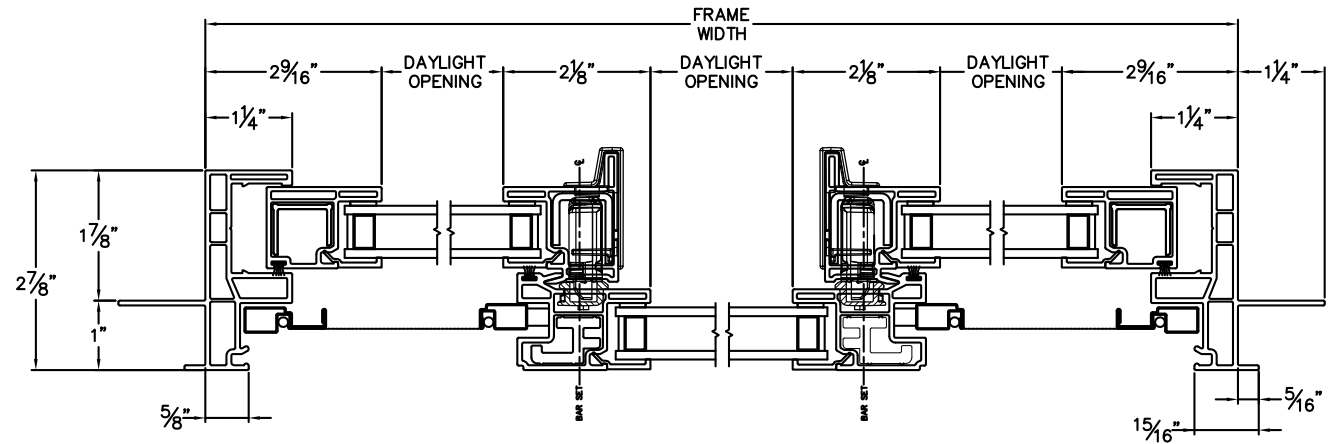

Cross Section Drawing

Trinsic Double Vent Window

1" Nailfin Setback Frame with Stucco Key

Clearly the best.™

CAD File Scale
NTS

View
Horizontal & Vertical

File Name
Trinsic_2130_DV_1in Stucco

Units
Inch

Revision
08/2018

More Technical Documents can be found at milgard.com/professionals

Due to continual research and development, details may be changed at any time. ©2018 Milgard Mfg.

DOUBLE VENT SERIES 2130

JAMBS