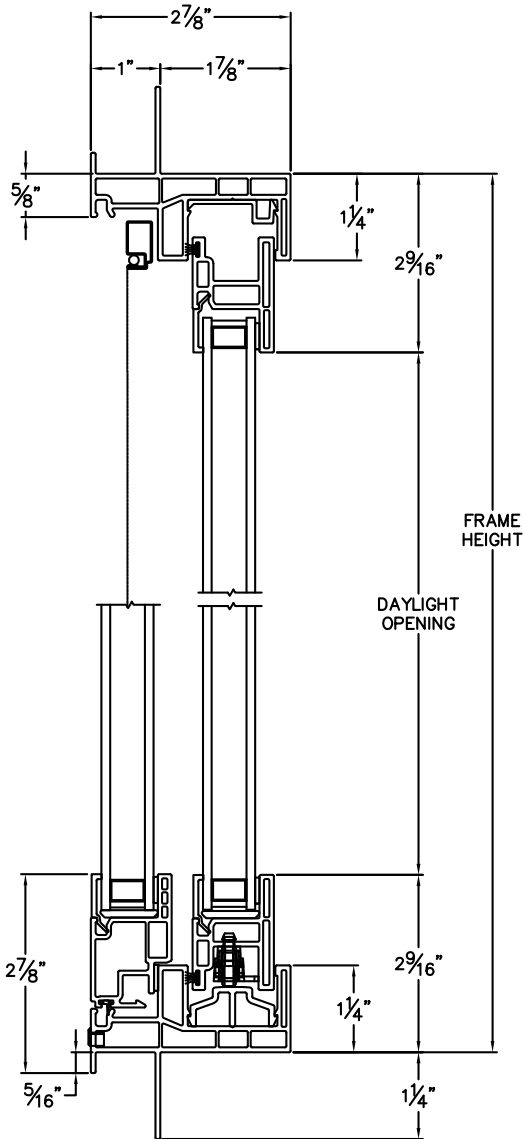

Cross Section Drawing

Trinsic Double Vent Window

1" Nailfin Setback Frame with Stucco Key

Clearly the best.™

CAD File Scale
NTS

View
Horizontal & Vertical

File Name
Trinsic_2130_DV_1in Stucco

Units
Inch

Revision
08/2018

More Technical Documents can be found at milgard.com/professionals

Due to continual research and development, details may be changed at any time. ©2018 Milgard Mfg.

DOUBLE VENT SERIES 2130

HEAD & SILL