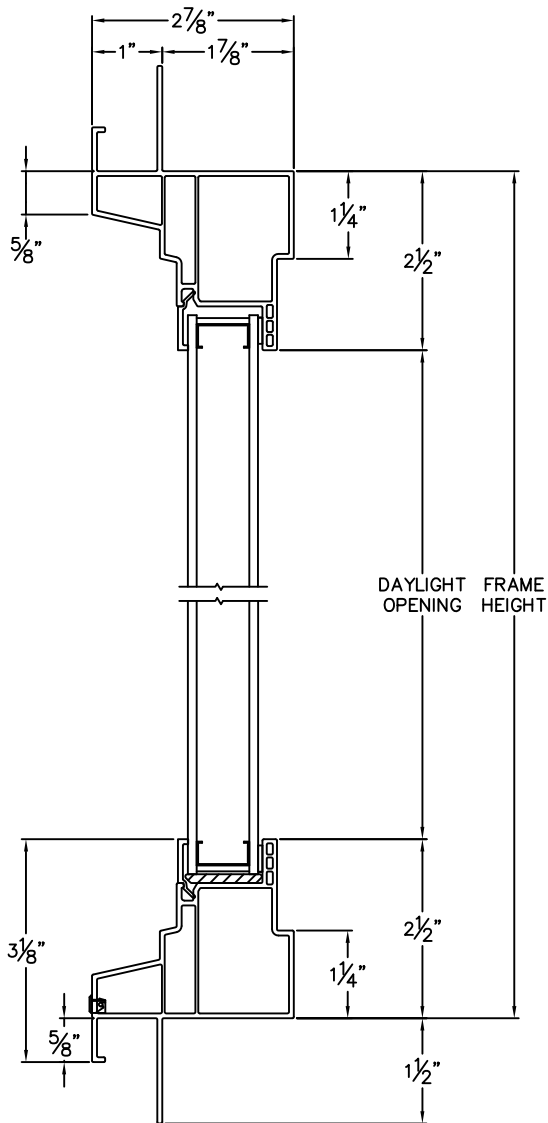

## Trinsic Picture Window

### 1" Nailfin Setback Frame with J-Channel

*Clearly the best.™*

CAD File Scale  
NTS

View  
Horizontal & Vertical

File Name  
Trinsic\_2330J\_PW\_1in J-Channel

Units  
Inch

Revision  
08/2018

More Technical Documents can be found at [milgard.com/professionals](http://milgard.com/professionals)

## PICTURE WINDOW SERIES 2330J

HEAD & SILL

JAMBS