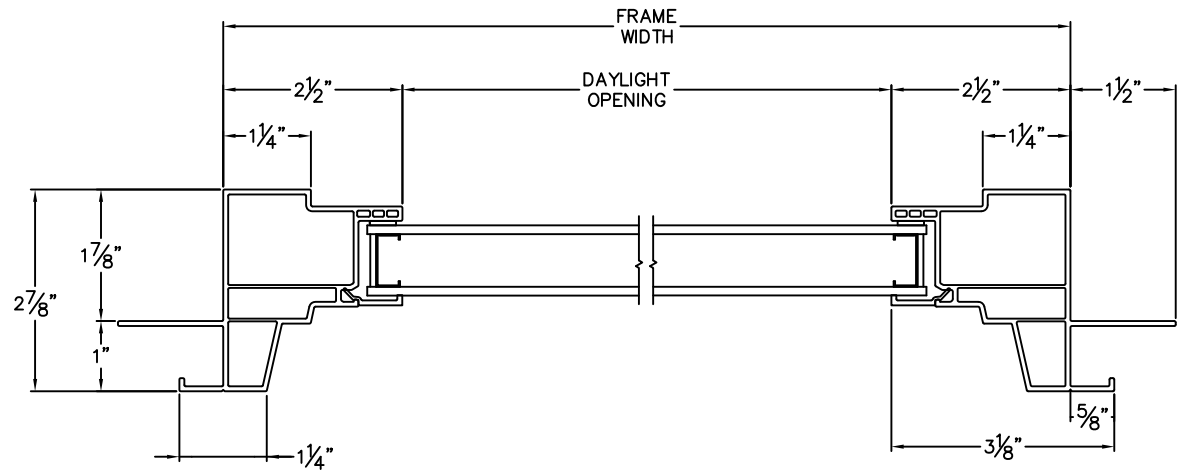

Cross Section Drawing

Trinsic Picture Window

1" Nailfin Setback Frame with J-Channel

Clearly the best.™

CAD File Scale
NTS

View
Horizontal & Vertical

File Name
Trinsic_2330J_PW_1in J-Channel

Units
Inch

Revision
08/2018

More Technical Documents can be found at milgard.com/professionals

Due to continual research and development, details may be changed at any time. ©2018 Milgard Mfg.

PICTURE WINDOW SERIES 2330J

HEAD & SILL

JAMBS