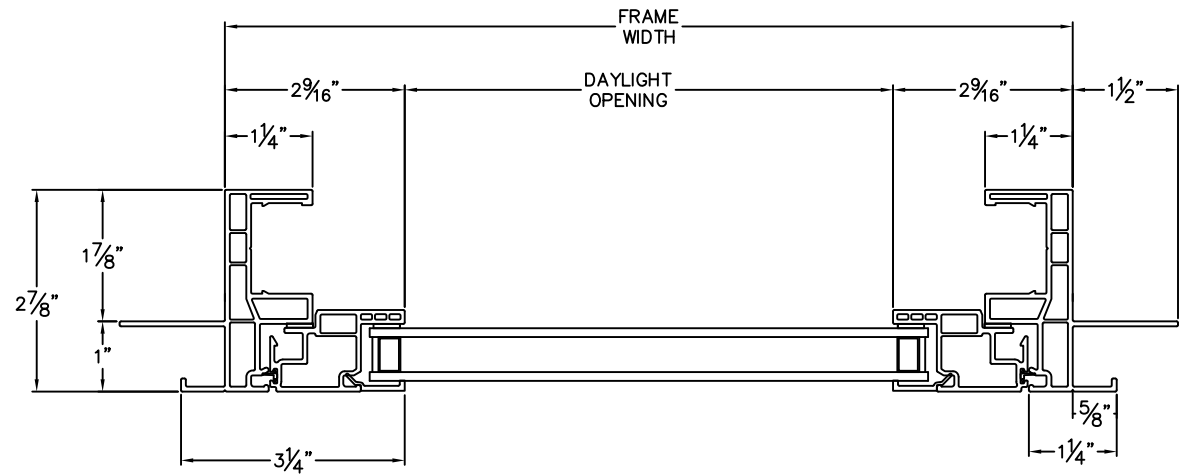

Cross Section Drawing

Trinsic Picture Window, Slider Frame 1" Nailfin Setback Frame with J-Channel

Clearly the best.™

CAD File Scale
NTS

View
Horizontal & Vertical

File Name
Trinsic_2331J_PWR_1in_J-Channel

Units
Inch

Revision
08/2018

More Technical Documents can be found at milgard.com/professionals

Due to continual research and development, details may be changed at any time. ©2018 Milgard Mfg.

PICTURE WINDOW SERIES 2331J

HEAD & SILL

JAMBS