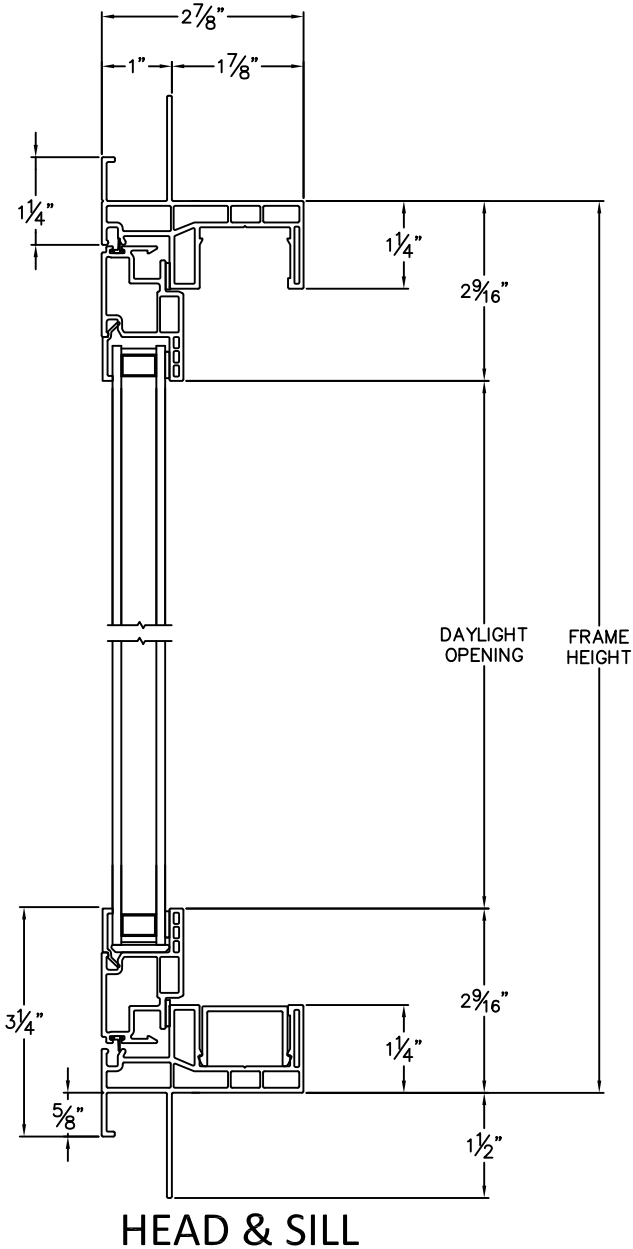

Cross Section Drawing

Trinsic Picture Window, Slider Frame 1" Nailfin Setback Frame with J-Channel

Clearly the best.™

CAD File Scale
NTS

View
Horizontal & Vertical

File Name
Trinsic_2331J_PWR_1in_J-Channel

Units
Inch

Revision
08/2018

More Technical Documents can be found at milgard.com/professionals

Due to continual research and development, details may be changed at any time. ©2018 Milgard Mfg.

PICTURE WINDOW SERIES 2331J

HEAD & SILL

JAMBS