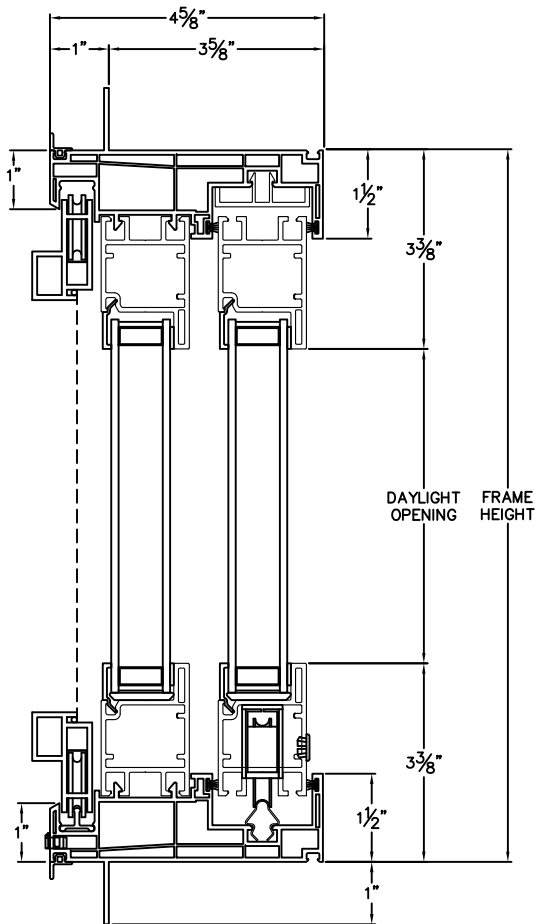

Cross Section Drawing
Trinsic Sliding Door, 3 Panel (XOO/OOX)
1 " Fin Set Back Frame W/Stucco Key

CAD File Scale
NTS

View
Horizontal & Vertical

File Name
TRINSIC_2630_SGD_XOO_1in FIN SET BACK_STUCCO KEY

Units
Inch

Revision
04/2018

More Technical Documents can be found at milgard.com/professionals
Due to continual research and development, details may be changed at any time. ©2018 Milgard Mfg.

SLIDING DOOR
SERIES 2630

XOO Configuration shown
OOX Configuration also available

HEAD & SILL