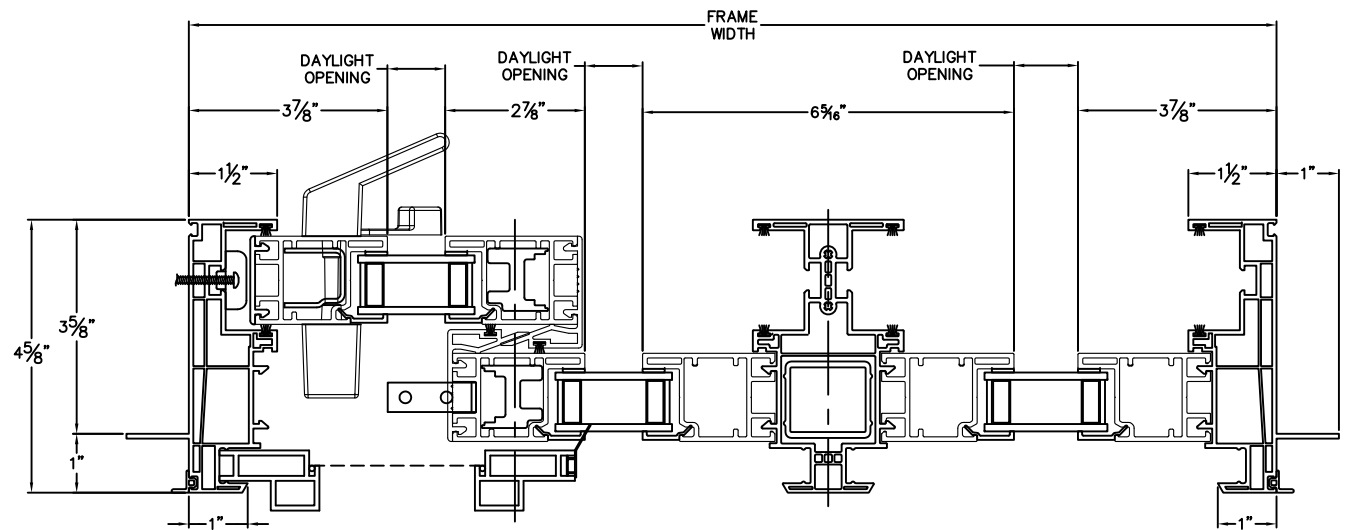

Cross Section Drawing
Trinsic Sliding Door, 3 Panel (XOO/OOX)
1 " Fin Set Back Frame W/Stucco Key

CAD File Scale
NTS

View
Horizontal & Vertical

File Name
TRINSIC_2630_SGD_XOO_1in FIN SET BACK_STUCCO KEY

Units
Inch

XOO Configuration shown
 OOX Configuration also available

HEAD & SILL

JAMBS