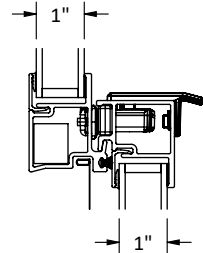

## C700 Single Hung Below Picture Window 1 3/8" Fin Setback, Stucco Key

**MILGARD**  
WINDOWS and DOORS

CAD File Scale  
NTS

View  
Horizontal & Vertical

File name  
C700\_12210\_SHB\_1.375\_IN\_ACCESSORY\_STUCCO

### SINGLE HUNG SERIES 12210

FRAME  
HEIGHT

HEAD & SILL

ALTERNATE 1" GLASS I.G.U.

JAMBS