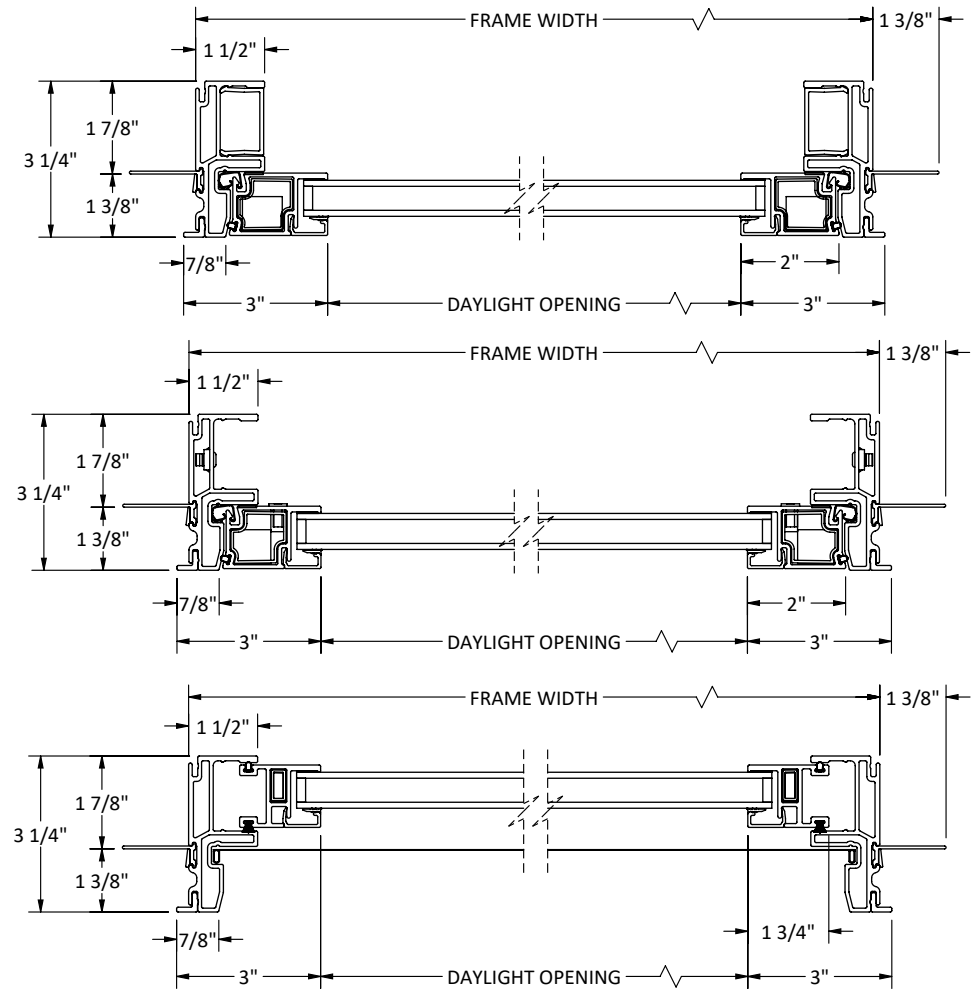

### SINGLE HUNG SERIES 12210

FRAME  
HEIGHT

HEAD & SILL

ALTERNATE 1" GLASS I.G.U.

JAMBS