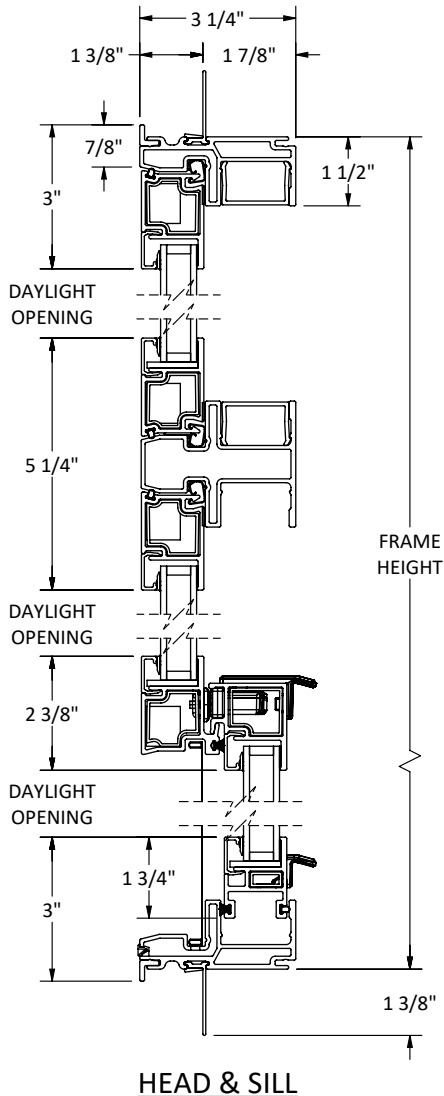

# Cross Section Drawing

## C700 Single Hung Below Picture Window 1 3/8" Fin Setback, Stucco Key

**MILGARD**  
WINDOWS and DOORS

CAD File Scale  
NTS

View  
Horizontal & Vertical

File name  
C700\_12210\_SHB\_1.375\_IN\_ACCESSORY\_STUCCO

### SINGLE HUNG SERIES 12210

FRAME  
HEIGHT

HEAD & SILL

ALTERNATE 1" GLASS I.G.U.

JAMBS