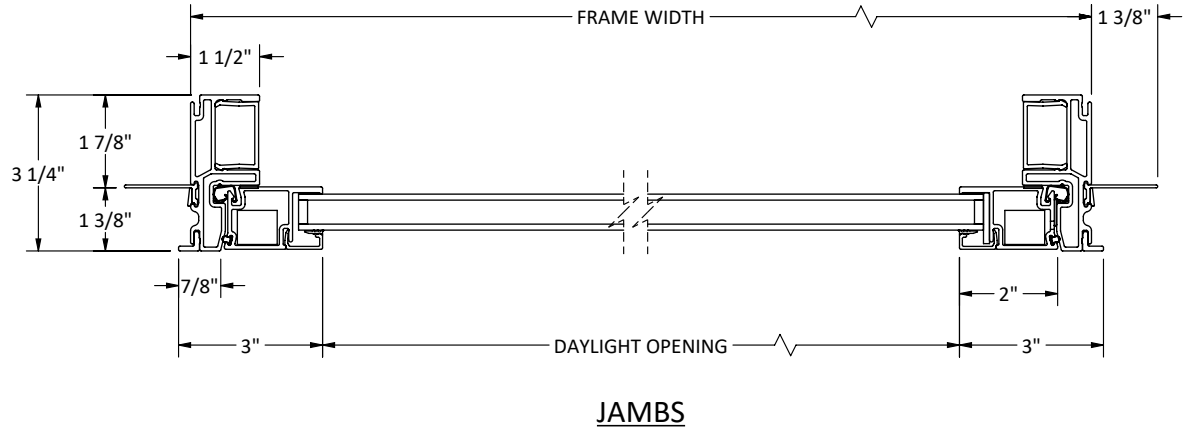

Cross Section Drawing

**C700 Fixed Slider Picture Window Two High
1 3/8" Fin Setback, Stucco Key**

CAD File Scale
NTS

View
Horizontal & Vertical

File name
C700_12310_PWR2H_1.375_IN_ACCESSORY_STUCCO

Units
Inch

Date
03/2025

More Technical Documents can be found at milgard.com/professionals
Due to continual research and development, details may be changed at any time. (C) 2023 Milgard Mfg.

**FIXED SLIDER
SERIES 12310**

ALTERNATE 1" GLASS I.G.U.