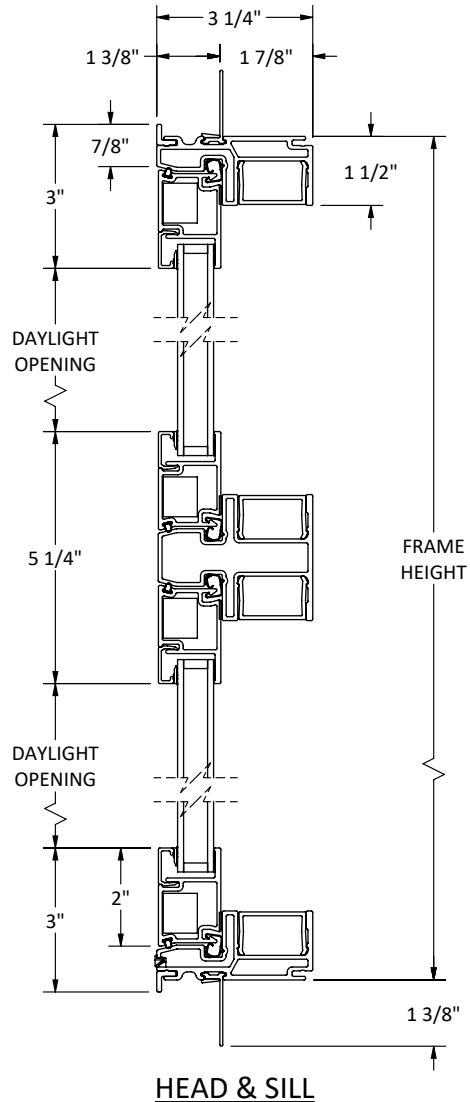

Cross Section Drawing

**C700 Fixed Slider Picture Window Two High
1 3/8" Fin Setback, Stucco Key**

CAD File Scale
NTS

View
Horizontal & Vertical

File name
C700_12310_PWR2H_1.375_IN_ACCESSORY_STUCCO

Units
Inch

ALTERNATE 1" GLASS I.G.U.