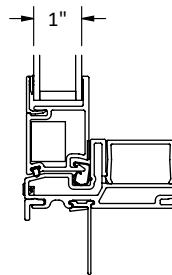

Cross Section Drawing

**C700 Fixed Slider Picture Window Two High
1 3/8" Fin Setback, Stucco Key**

CAD File Scale
NTS

View
Horizontal & Vertical

File name
C700_12310_PWR2H_1.375_IN_ACCESSORY_STUCCO

Units
Inch

Date
03/2025

More Technical Documents can be found at milgard.com/professionals
Due to continual research and development, details may be changed at any time. (C) 2023 Milgard Mfg.

**FIXED SLIDER
SERIES 12310**

ALTERNATE 1" GLASS I.G.U.