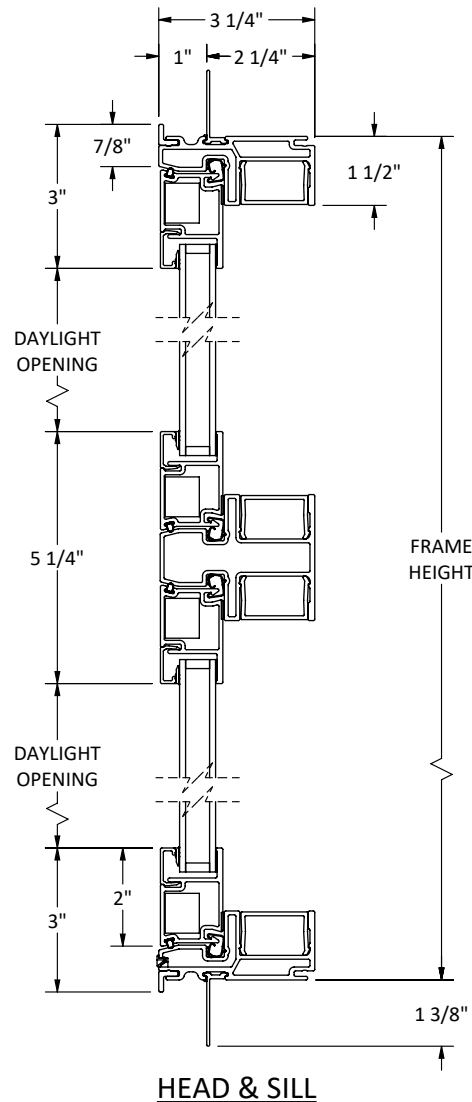

Cross Section Drawing

**C700 Fixed Slider Picture Window Two High
1" Fin Setback, Stucco Key**

CAD File Scale
NTS

View
Horizontal & Vertical

File name
C700_12310_PWR2H_1_IN_ACCESSORY_STUCCO

Units
Inch

Date
03/2025

More Technical Documents can be found at milgard.com/professionals
Due to continual research and development, details may be changed at any time. (C) 2023 Milgard Mfg.

**FIXED SLIDER
SERIES 12310**

ALTERNATE 1" GLASS I.G.U.