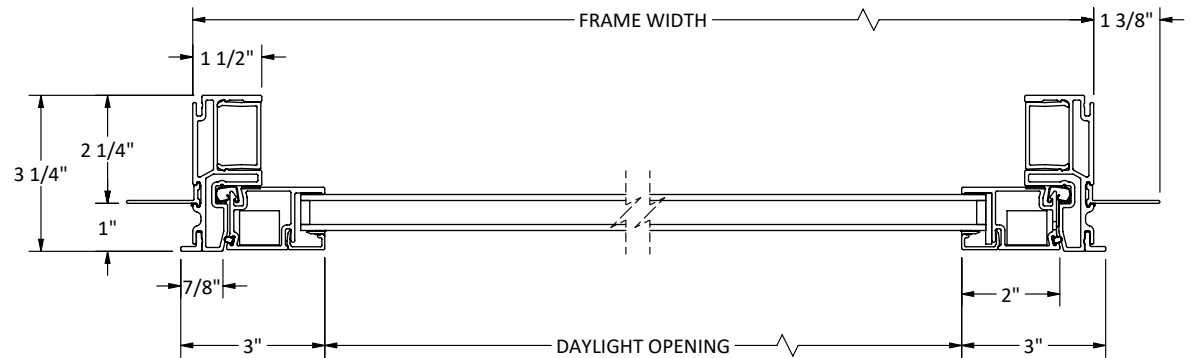

Cross Section Drawing

**C700 Fixed Slider Picture Window Two High
1" Fin Setback, Stucco Key**

CAD File Scale
NTS

View
Horizontal & Vertical

File name
C700_12310_PWR2H_1_IN_ACCESSORY_STUCCO

Units
Inch

Date
03/2025

More Technical Documents can be found at milgard.com/professionals
Due to continual research and development, details may be changed at any time. (C) 2023 Milgard Mfg.

**FIXED SLIDER
SERIES 12310**

ALTERNATE 1" GLASS I.G.U.