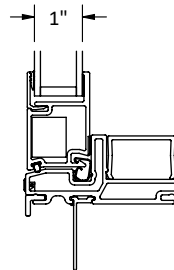

**FIXED SLIDER
SERIES 12310**

ALTERNATE 1" GLASS I.G.U.