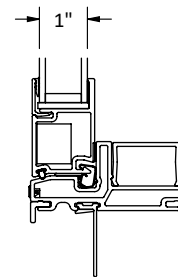

Cross Section Drawing

C700 Fixed Slider Picture Window Two Wide 1 3/8" Fin Setback, Stucco Key

CAD File Scale
NTS

View
Horizontal & Vertical

File name
C700_12310_PWR2W_1.375_IN_ACCESSORY_STUCCO

Units
Inch

Date
03/2025

More Technical Documents can be found at milgard.com/professionals
Due to continual research and development, details may be changed at any time. (C) 2023 Milgard Mfg.

FIXED SLIDER SERIES 12310

ALTERNATE 1" GLASS I.G.U.