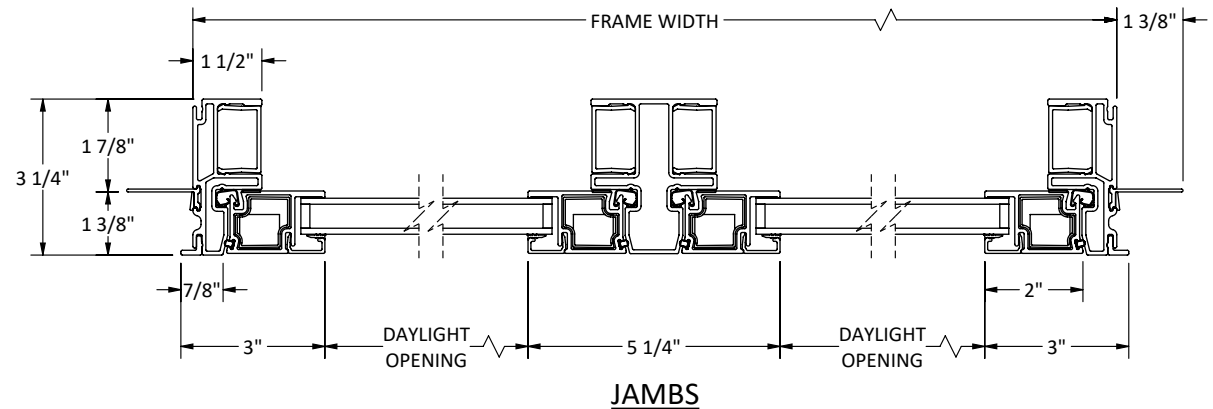

Cross Section Drawing

C700 Fixed Slider Picture Window Two Wide 1 3/8" Fin Setback, Stucco Key

CAD File Scale
NTS

View
Horizontal & Vertical

File name
C700_12310_PWR2W_1.375_IN_ACCESSORY_STUCCO

Units
Inch

Date
03/2025

More Technical Documents can be found at milgard.com/professionals
Due to continual research and development, details may be changed at any time. (C) 2023 Milgard Mfg.

FIXED SLIDER SERIES 12310

ALTERNATE 1" GLASS I.G.U.