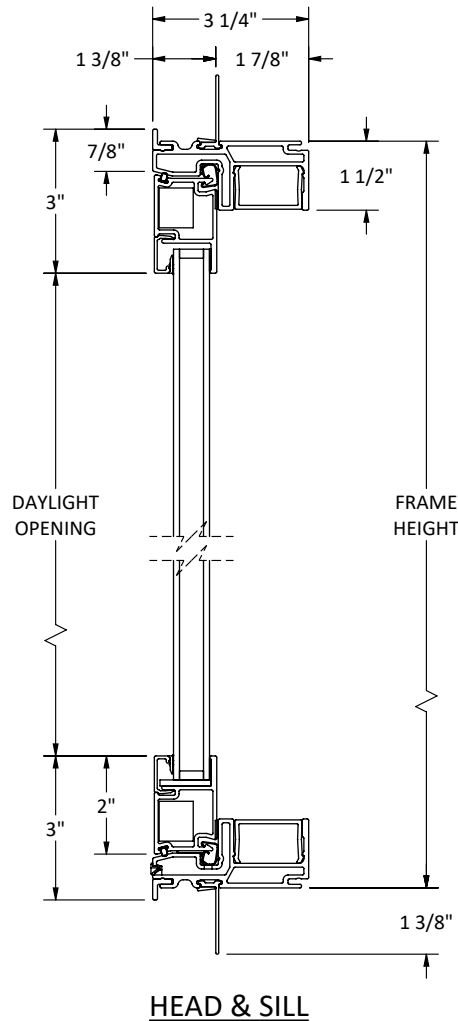

Cross Section Drawing

C700 Fixed Slider Picture Window Two Wide 1 3/8" Fin Setback, Stucco Key

CAD File Scale
NTS

View
Horizontal & Vertical

File name
C700_12310_PWR2W_1.375_IN_ACCESSORY_STUCCO

Units
Inch

Date
03/2025

More Technical Documents can be found at milgard.com/professionals
Due to continual research and development, details may be changed at any time. (C) 2023 Milgard Mfg.

FIXED SLIDER SERIES 12310