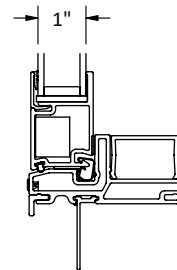

**FIXED SLIDER
SERIES 12310**

ALTERNATE 1" GLASS I.G.U.