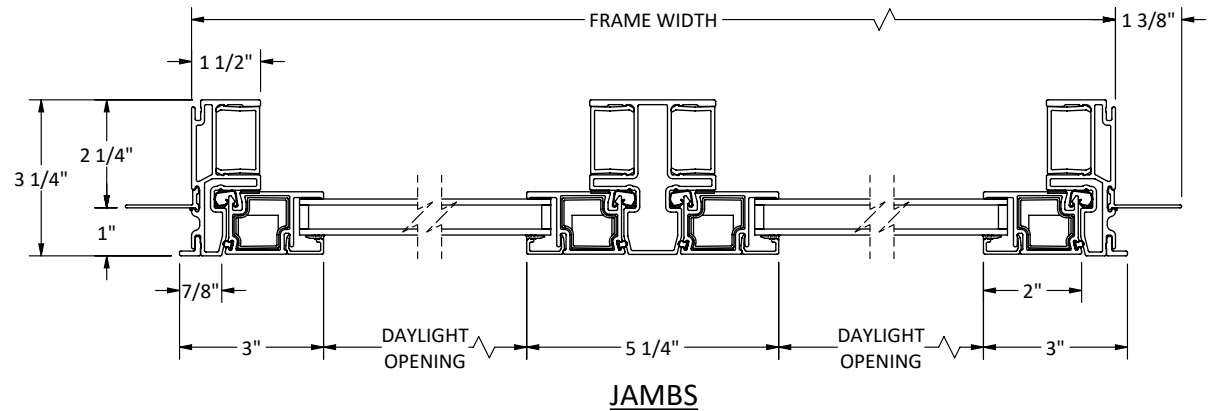

Cross Section Drawing

**C700 Fixed Slider Picture Window Two Wide
1" Fin Setback, Stucco Key**

CAD File Scale
NTS

View
Horizontal & Vertical

File name
C700_12310_PWR2W_1_IN_ACCESSORY_STUCCO

Units
Inch

Date
03/2025

More Technical Documents can be found at milgard.com/professionals
Due to continual research and development, details may be changed at any time. (C) 2023 Milgard Mfg.

**FIXED SLIDER
SERIES 12310**

ALTERNATE 1" GLASS I.G.U.