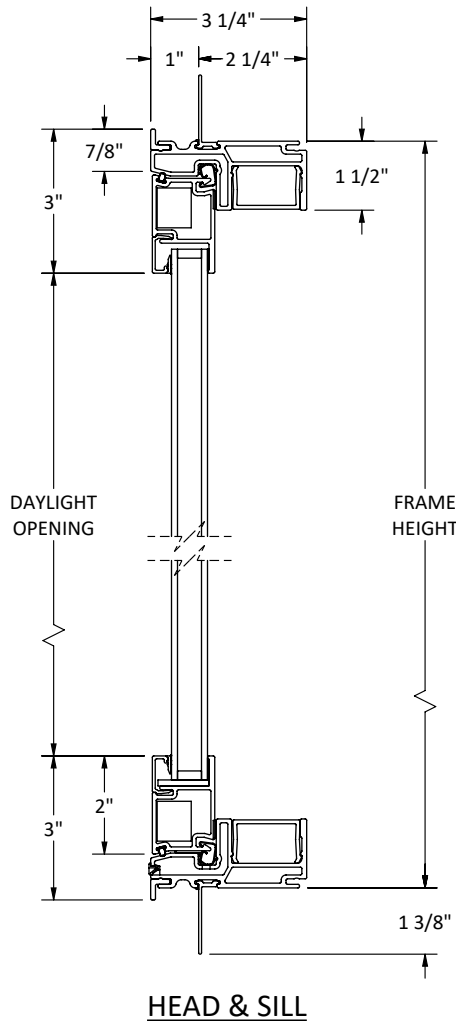

**FIXED SLIDER
SERIES 12310**