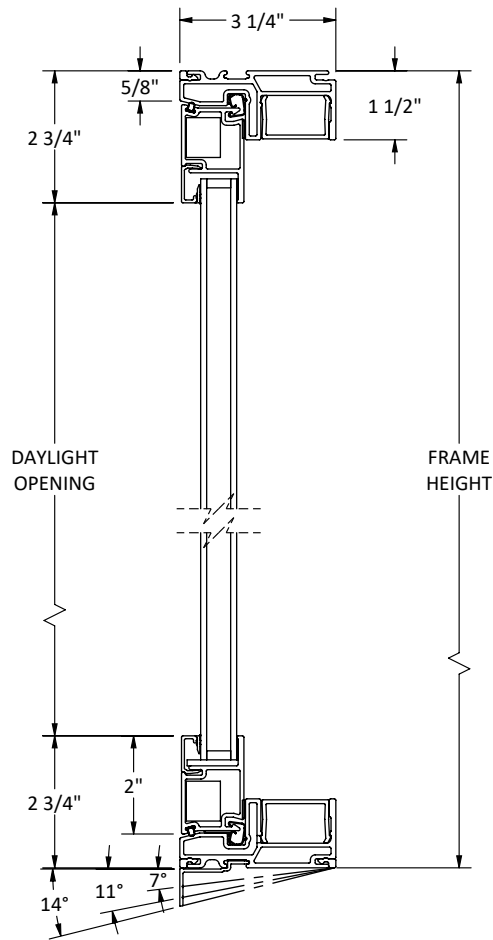

Cross Section Drawing

C700 Fixed Slider Picture Window Two Wide Block Frame, with Sloped Sill Adapter

MILGARD
WINDOWS and DOORS

CAD File Scale
NTS

View
Horizontal & Vertical

File name
C700_12310_PWR2W_SLOPED_SILL

HEAD & SILL

ALTERNATE 1" GLASS I.G.U.