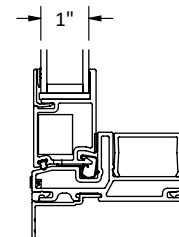

Cross Section Drawing

C700 Fixed Slider Picture Window Two Wide Block Frame, with Sloped Sill Adapter

MILGARD
WINDOWS and DOORS

CAD File Scale
NTS

View
Horizontal & Vertical

File name
C700_12310_PWR2W_SLOPED_SILL

HEAD & SILL

ALTERNATE 1" GLASS I.G.U.