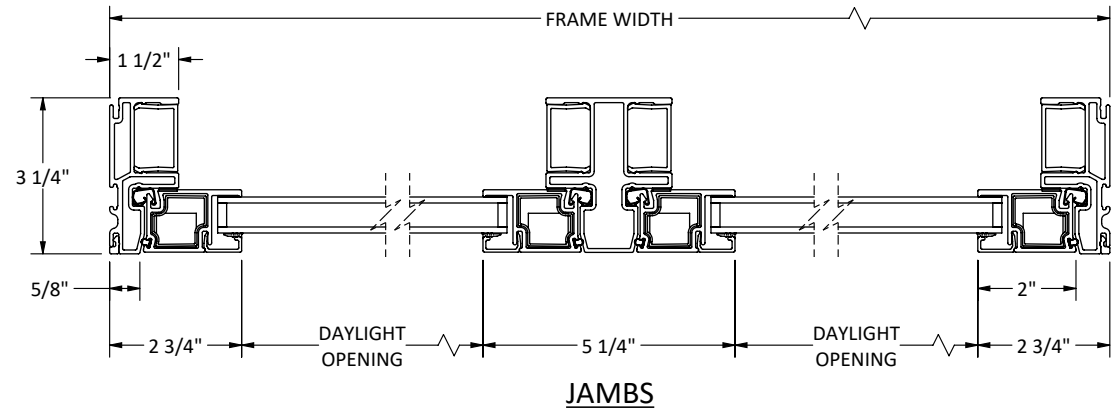

Cross Section Drawing

C700 Fixed Slider Picture Window Two Wide Block Frame, with Sloped Sill Adapter

MILGARD
WINDOWS and DOORS

CAD File Scale
NTS

View
Horizontal & Vertical

File name
C700_12310_PWR2W_SLOPED_SILL

Units
Inch

Date
03/2025

More Technical Documents can be found at milgard.com/professionals
Due to continual research and development, details may be changed at any time. (C) 2023 Milgard Mfg.

FIXED SLIDER SERIES 12310

HEAD & SILL

ALTERNATE 1" GLASS I.G.U.