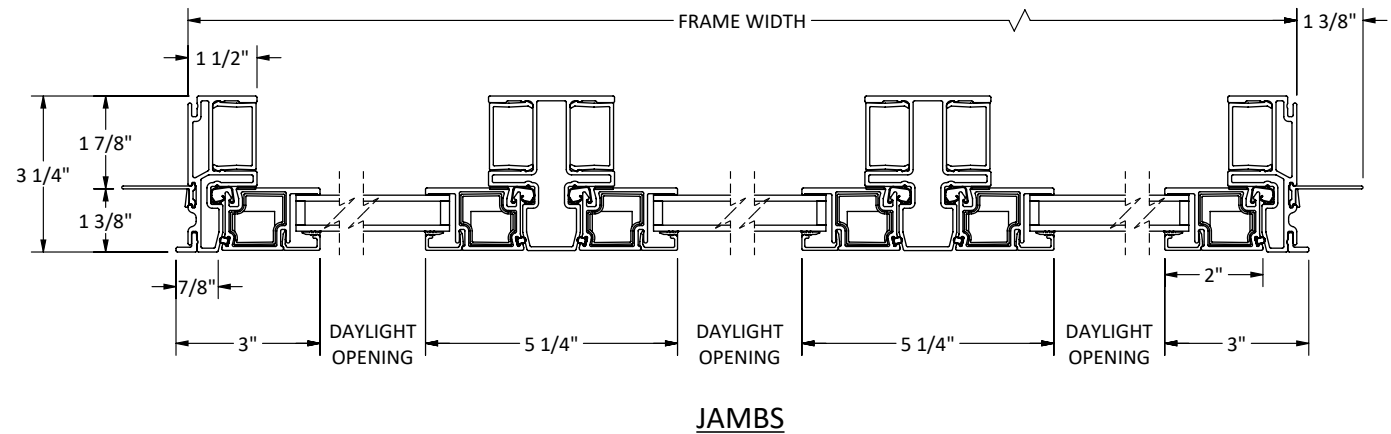

Cross Section Drawing

**C700 Fixed Slider Picture Window Three Wide
1 3/8" Fin Setback, Stucco Key**

CAD File Scale
NTS

View
Horizontal & Vertical

File name
C700_12310_PWR3W_1.375_IN_ACCESSORY_STUCCO

Units
Inch

HEAD & SILL

JAMBS

ALTERNATE 1" GLASS I.G.U.