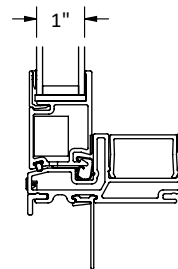

Cross Section Drawing

**C700 Fixed Slider Picture Window Three Wide
1 3/8" Fin Setback, Stucco Key**

CAD File Scale
NTS

View
Horizontal & Vertical

File name
C700_12310_PWR3W_1.375_IN_ACCESSORY_STUCCO

Units
Inch

HEAD & SILL

JAMBS

ALTERNATE 1" GLASS I.G.U.