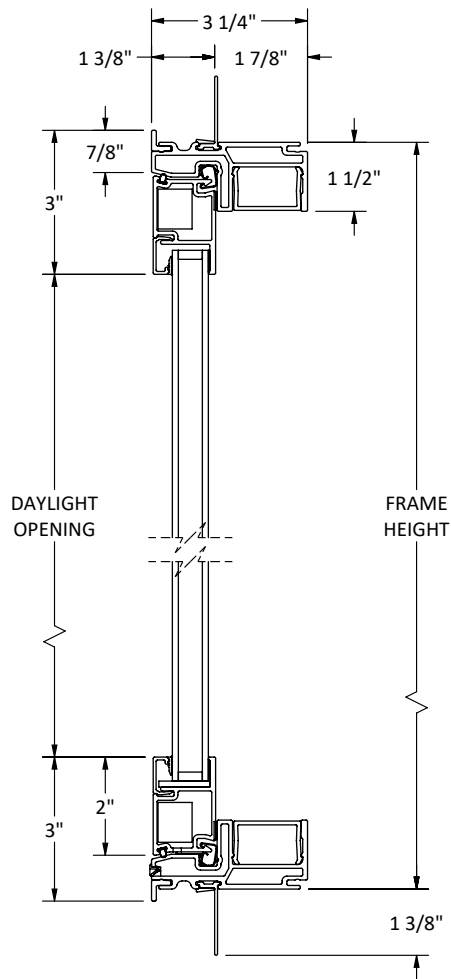

Cross Section Drawing

**C700 Fixed Slider Picture Window Three Wide
1 3/8" Fin Setback, Stucco Key**

CAD File Scale
NTS

View
Horizontal & Vertical

File name
C700_12310_PWR3W_1.375_IN_ACCESSORY_STUCCO

Units
Inch

HEAD & SILL

JAMBS

ALTERNATE 1" GLASS I.G.U.