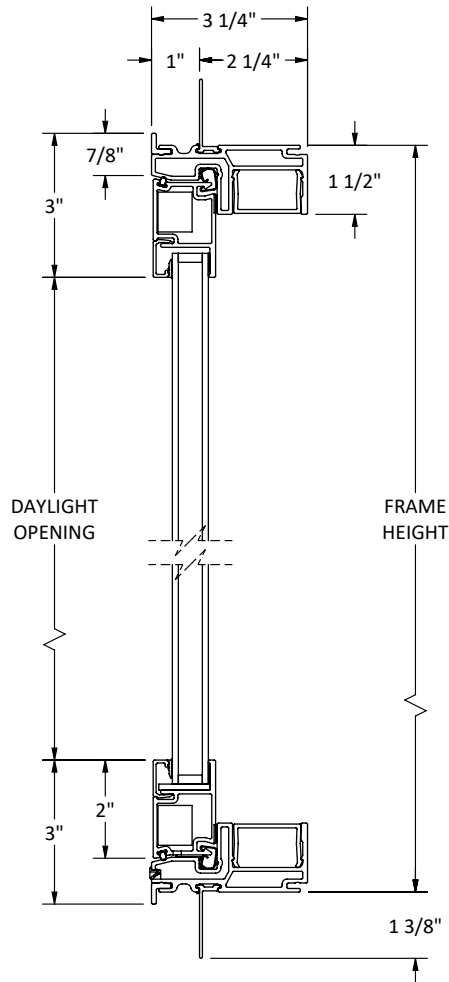

Cross Section Drawing

C700 Fixed Slider Picture Window Three Wide 1" Fin Setback, Stucco Key

CAD File Scale
NTS

View
Horizontal & Vertical

File name
C700_12310_PWR3W_1_IN_ACCESSORY_STUCCO

Units
Inch

Date
03/2025

More Technical Documents can be found at milgard.com/professionals
Due to continual research and development, details may be changed at any time. (C) 2023 Milgard Mfg.

FIXED SLIDER SERIES 12310

HEAD & SILL