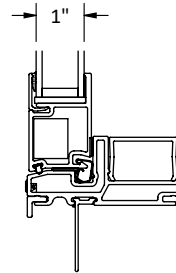

ALTERNATE 1" GLASS I.G.U.