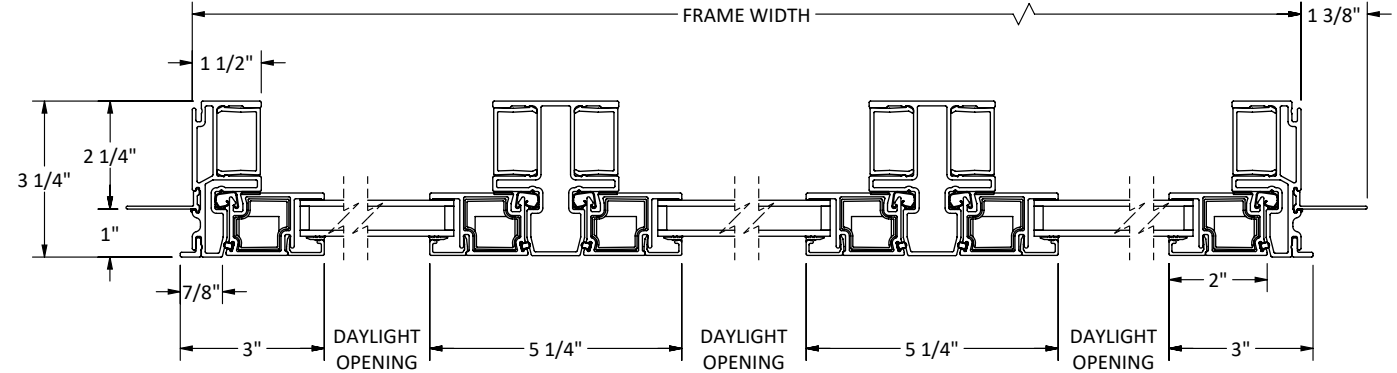

Cross Section Drawing

C700 Fixed Slider Picture Window Three Wide 1" Fin Setback, Stucco Key

CAD File Scale
NTS

View
Horizontal & Vertical

File name
C700_12310_PWR3W_1_IN_ACCESSORY_STUCCO

Units
Inch

Date
03/2025

More Technical Documents can be found at milgard.com/professionals
Due to continual research and development, details may be changed at any time. (C) 2023 Milgard Mfg.

FIXED SLIDER SERIES 12310

JAMBS