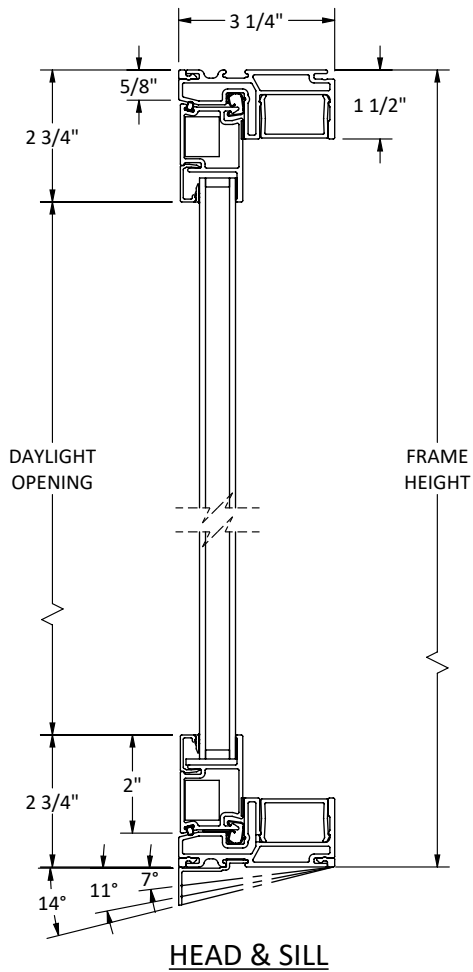

## C700 Fixed Slider Picture Window Three Wide Block Frame, with Sloped Sill Adapter

**MILGARD**  
WINDOWS and DOORS

CAD File Scale  
NTS

View  
Horizontal & Vertical

File name  
C700\_12310\_PWR3W\_SLOPED\_SILL

### FIXED SLIDER SERIES 12310

**ALTERNATE 1" GLASS I.G.U.**