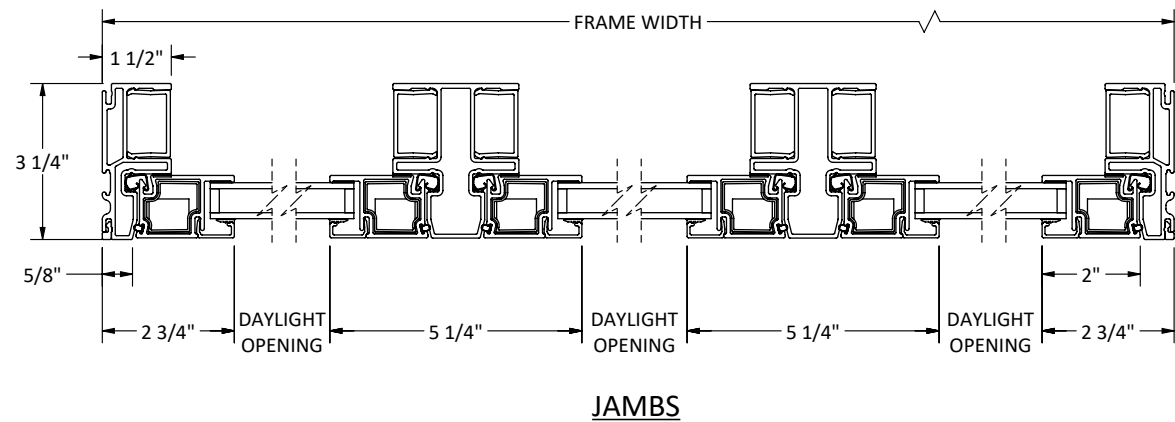

Cross Section Drawing

C700 Fixed Slider Picture Window Three Wide Block Frame, with Sloped Sill Adapter

MILGARD
WINDOWS and DOORS

CAD File Scale
NTS

View
Horizontal & Vertical

File name
C700_12310_PWR3W_SLOPED_SILL

Units
Inch

Date
10/2025

More Technical Documents can be found at milgard.com/professionals
Due to continual research and development, details may be changed at any time. (C) 2023 Milgard Mfg.

FIXED SLIDER SERIES 12310