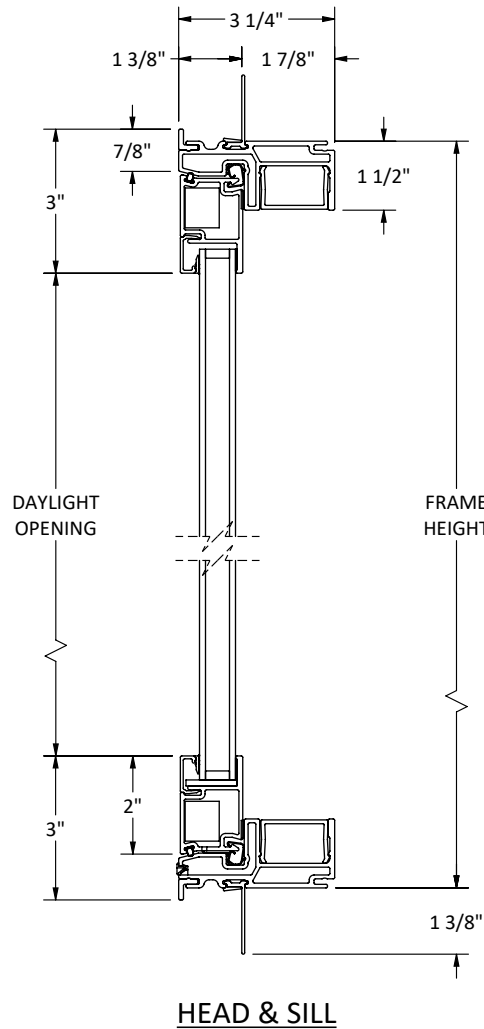

# Cross Section Drawing

## C700 Fixed Slider Picture Window 1 3/8" Fin Setback, Stucco Key

**MILGARD**  
WINDOWS and DOORS

CAD File Scale  
NTS

View  
Horizontal & Vertical

File name  
C700\_12310\_PWR\_1.375\_IN\_ACCESSORY\_STUCCO

### FIXED SLIDER SERIES 12310

ALTERNATE 1" GLASS I.G.U.