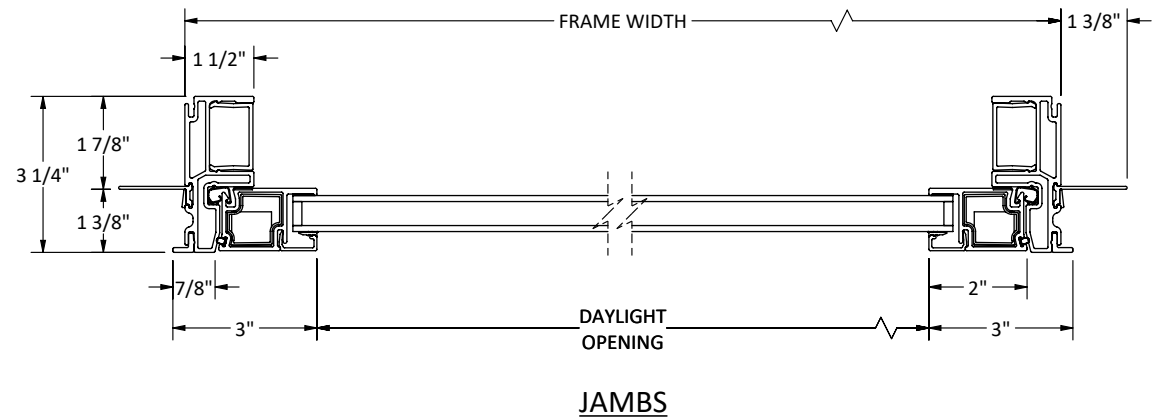

Cross Section Drawing

C700 Fixed Slider Picture Window 1 3/8" Fin Setback, Stucco Key

MILGARD
WINDOWS and DOORS

CAD File Scale
NTS

View
Horizontal & Vertical

File name
C700_12310_PWR_1.375_IN_ACCESSORY_STUCCO

Units
Inch

Date
03/2025

More Technical Documents can be found at milgard.com/professionals
Due to continual research and development, details may be changed at any time. (C) 2023 Milgard Mfg.

FIXED SLIDER SERIES 12310