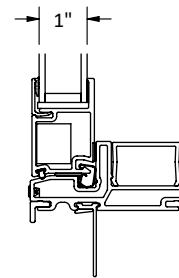

Cross Section Drawing

C700 Fixed Slider Picture Window 1 3/8" Fin Setback, Stucco Key

MILGARD
WINDOWS and DOORS

CAD File Scale
NTS

View
Horizontal & Vertical

File name
C700_12310_PWR_1.375_IN_ACCESSORY_STUCCO

Units
Inch

Date
03/2025

More Technical Documents can be found at milgard.com/professionals
Due to continual research and development, details may be changed at any time. (C) 2023 Milgard Mfg.

FIXED SLIDER SERIES 12310

ALTERNATE 1" GLASS I.G.U.