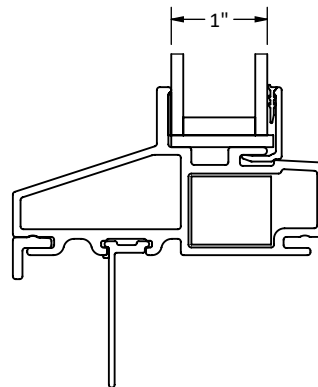

# MILGARD®

WINDOWS and DOORS

CAD File Scale  
NTS

View  
Horizontal & Vertical

File name  
C700\_12330\_DSPW\_1\_IN\_ACCESSORY\_STUCCO

Units  
Inch

Date  
01/2026

More Technical Documents can be found at [milgard.com/professionals](http://milgard.com/professionals)  
Due to continual research and development, details may be changed at any time. (C) 2023 Milgard Mfg.

### PICTURE WINDOW 12330

HEAD & SILL

JAMBS

ALTERNATE 1" GLASS I.G.U.