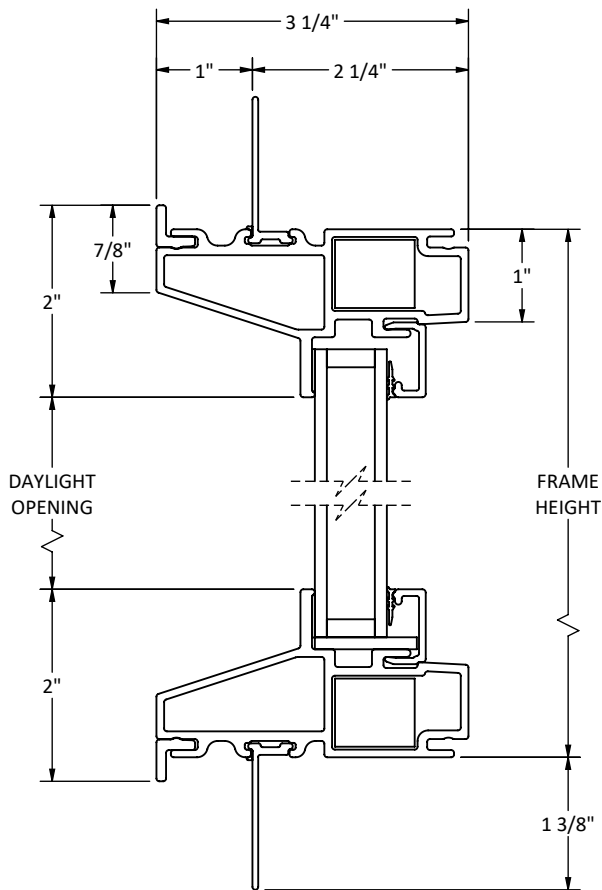

## C700 Direct Set Picture Window 1" Fin Setback, Stucco Key

# MILGARD®

WINDOWS and DOORS

CAD File Scale  
NTS

View  
Horizontal & Vertical

File name  
C700\_12330\_DSPW\_1\_IN\_ACCESSORY\_STUCCO

Units  
Inch

Date  
01/2026

More Technical Documents can be found at [milgard.com/professionals](http://milgard.com/professionals)  
Due to continual research and development, details may be changed at any time. (C) 2023 Milgard Mfg.

### PICTURE WINDOW 12330

HEAD & SILL

JAMBS

ALTERNATE 1" GLASS I.G.U.