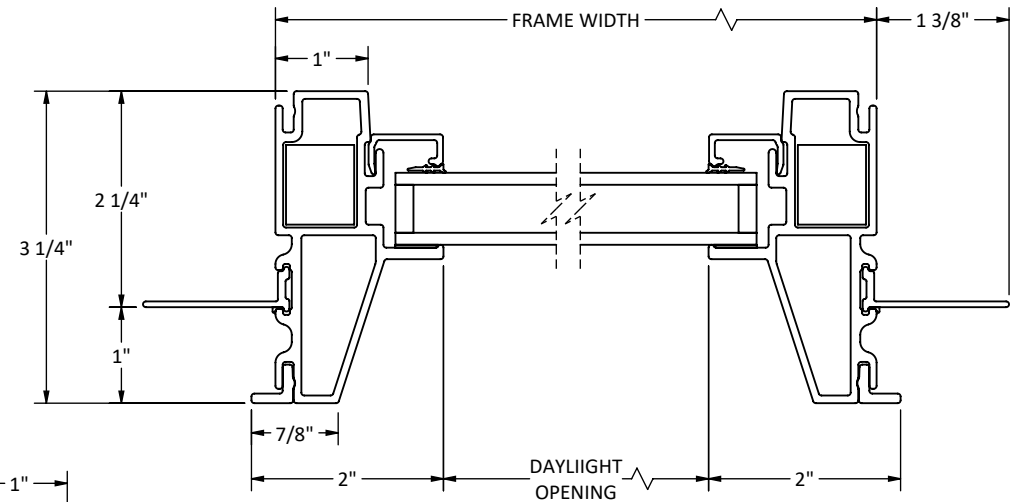

# MILGARD®

WINDOWS and DOORS

CAD File Scale  
NTS

View  
Horizontal & Vertical

File name  
C700\_12330\_DSPW\_1\_IN\_ACCESSORY\_STUCCO

Units  
Inch

Date  
01/2026

More Technical Documents can be found at [milgard.com/professionals](http://milgard.com/professionals)  
Due to continual research and development, details may be changed at any time. (C) 2023 Milgard Mfg.

### PICTURE WINDOW 12330

HEAD & SILL

JAMBS

ALTERNATE 1" GLASS I.G.U.