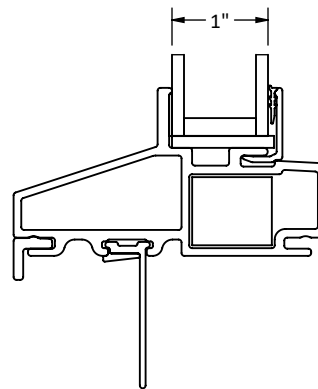

Cross Section Drawing

C700 Direct Set Picture Window 1 3/8" Fin Setback, Stucco Key

MILGARD
WINDOWS and DOORS

CAD File Scale
NTS

View
Horizontal & Vertical

File name
C700_12330_DSPW_1.375_IN_ACCESSORY_STUCCO

Units
Inch

Date
01/2026

More Technical Documents can be found at milgard.com/professionals
Due to continual research and development, details may be changed at any time. (C) 2023 Milgard Mfg.

PICTURE WINDOW 12330

HEAD & SILL

JAMBS

ALTERNATE 1" GLASS I.G.U.