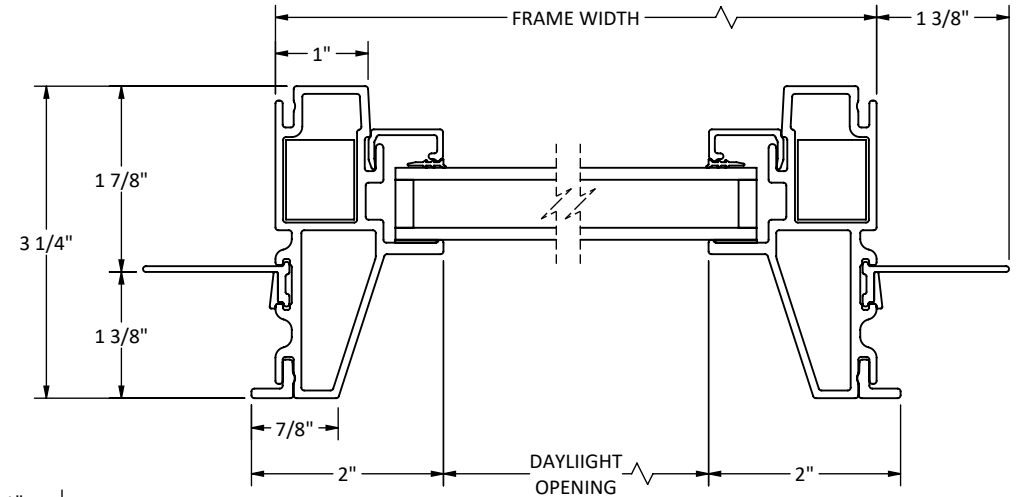

Cross Section Drawing

C700 Direct Set Picture Window 1 3/8" Fin Setback, Stucco Key

MILGARD
WINDOWS and DOORS

CAD File Scale
NTS

View
Horizontal & Vertical

File name
C700_12330_DSPW_1.375_IN_ACCESSORY_STUCCO

Units
Inch

Date
01/2026

More Technical Documents can be found at milgard.com/professionals
Due to continual research and development, details may be changed at any time. (C) 2023 Milgard Mfg.

PICTURE WINDOW 12330

JAMBS