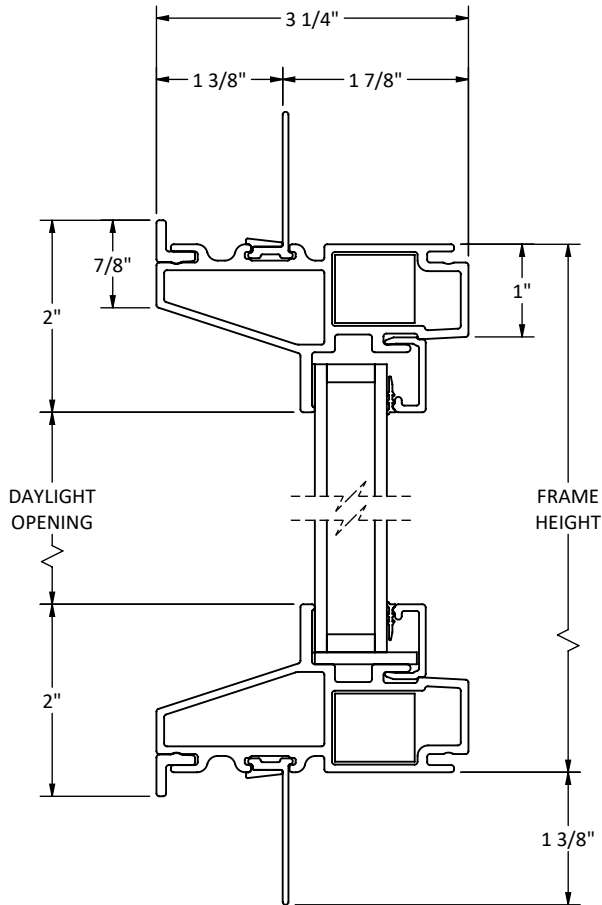

Cross Section Drawing

C700 Direct Set Picture Window 1 3/8" Fin Setback, Stucco Key

MILGARD
WINDOWS and DOORS

CAD File Scale
NTS

View
Horizontal & Vertical

File name
C700_12330_DSPW_1.375_IN_ACCESSORY_STUCCO

Units
Inch

Date
01/2026

More Technical Documents can be found at milgard.com/professionals
Due to continual research and development, details may be changed at any time. (C) 2023 Milgard Mfg.

PICTURE WINDOW 12330

HEAD & SILL

JAMBS

ALTERNATE 1" GLASS I.G.U.