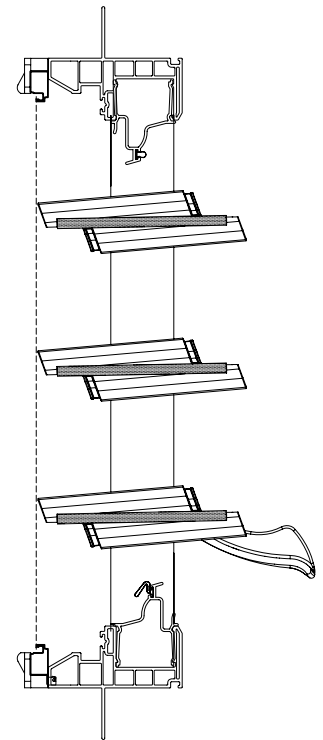

SCREEN

- PureView™ Window Screen with a sturdy aluminum frame
- Mounted on exterior

JALOUSIE HARDWARE

- Easy access, ergonomic hand operator in white or tan
- Louver hardware is extruded aluminum with a baked-on enamel finish
- Matching glass holding clips are made of polypropylene to resist ultraviolet degradation
- 4" (102mm) wide slats

Options

SLATS

- Glass Options
  - P516 Obscured
  - 1/4" Solar Bronze
  - 1/3" Solar Gray
  - Pyrolytic Hardcoat Low-E
- Cedar
  - 9/16" (14mm) interlocking slats
  - All slats come natural wood finish and must be weather-sealed

Sizes

NUMBER OF BLADES	R/O WINDOW HEIGHT	NUMBER OF BLADES	R/O WINDOW HEIGHT
3	15-3/4"	12	47-11/16"
4	19-5/16"	13	51-3/16"
5	22-7/8"	14	54-3/4"
6	26-3/8"	15	58-5/16"
7	29-15/16"	16	61-15/16"
8	33-1/2"	17	65-3/8"
9	37"	18	68-15/16"
10	40-9/16"	19	72-7/16"
11	44-1/8"	20	76"

VERTICAL VIEW

CONFIGURATIONS