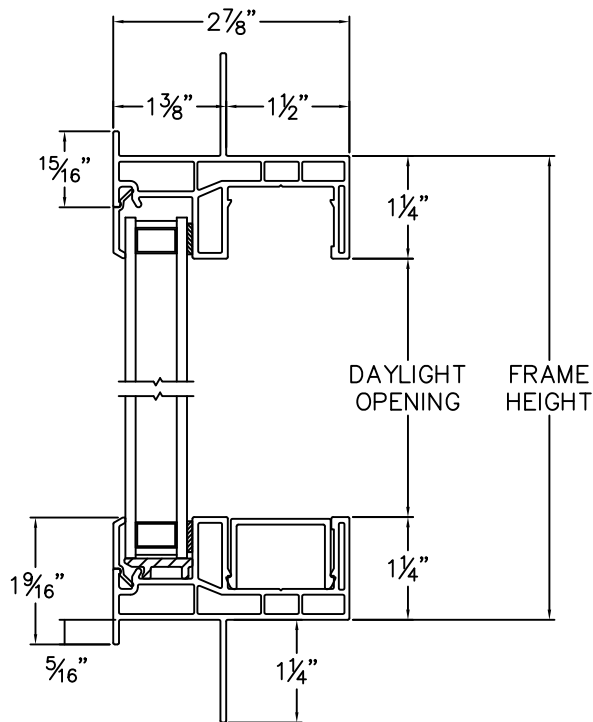

Cross Section Drawing

StyleLine Picture Window, Slider Frame Stucco Key Frame, 1.375" Nailfin Set Back

Clearly the best.™

CAD File Scale
NTS

View
Horizontal & Vertical

File Name
StyleLine_6311_PWR_1.375in_stucco

Units
Inch

Revision
6/2015

More Technical Documents can be found at milgard.com/professionals
Due to continual research and development, details may be changed at any time. ©2013 Milgard Mfg.

PICTURE WINDOW SERIES 6311

HEAD & SILL