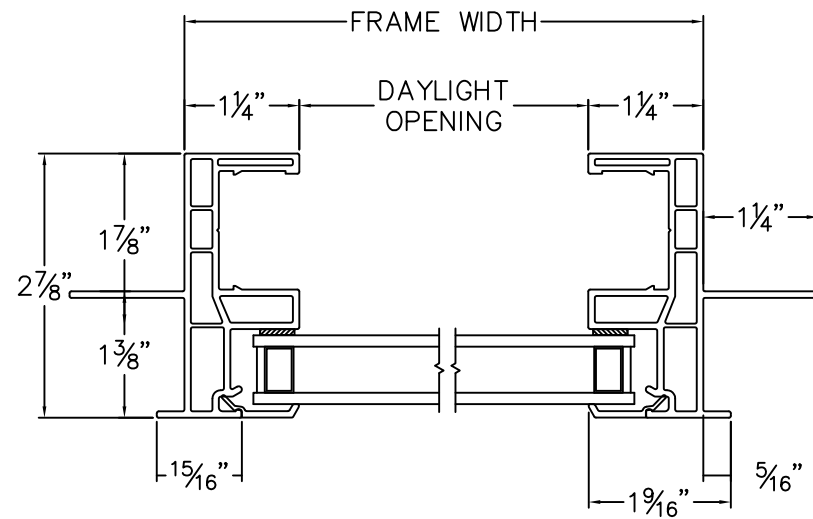

Cross Section Drawing

StyleLine Picture Window, Slider Frame Stucco Key Frame, 1.375" Nailfin Set Back

Clearly the best.™

CAD File Scale
NTS

View
Horizontal & Vertical

File Name
StyleLine_6311_PWR_1.375in_stucco

Units
Inch

Revision
6/2015

More Technical Documents can be found at milgard.com/professionals
Due to continual research and development, details may be changed at any time. ©2013 Milgard Mfg.

PICTURE WINDOW SERIES 6311

HEAD & SILL

JAMBS