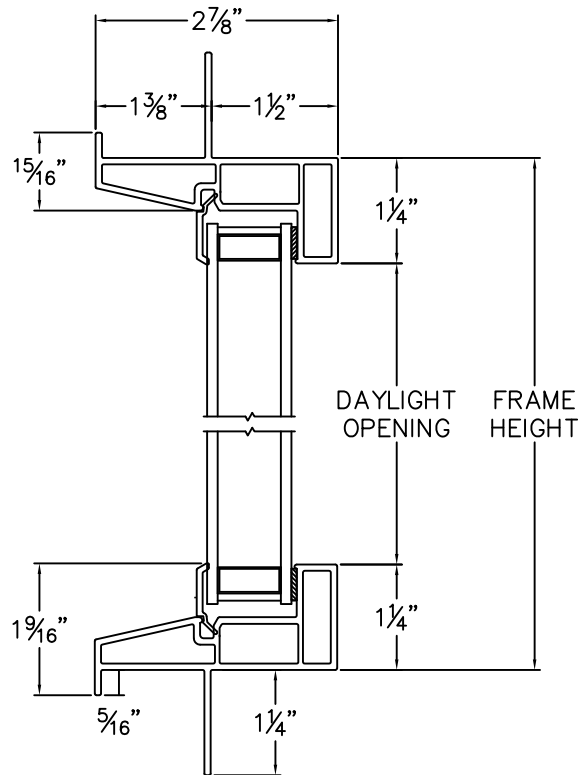

Cross Section Drawing

StyleLine Picture Window, Step Frame Stucco Key Frame, 1.375" Nailfin Set Back

Clearly the best.™

CAD File Scale	View	File Name	Units	Revision
NTS	Horizontal & Vertical	StyleLine_6341_PW_1.375in_stucco	Inch	6/2015

More Technical Documents can be found at milgard.com/professionals
Due to continual research and development, details may be changed at any time. ©2013 Milgard Mfg.

PICTURE WINDOW SERIES 6341

HEAD & SILL