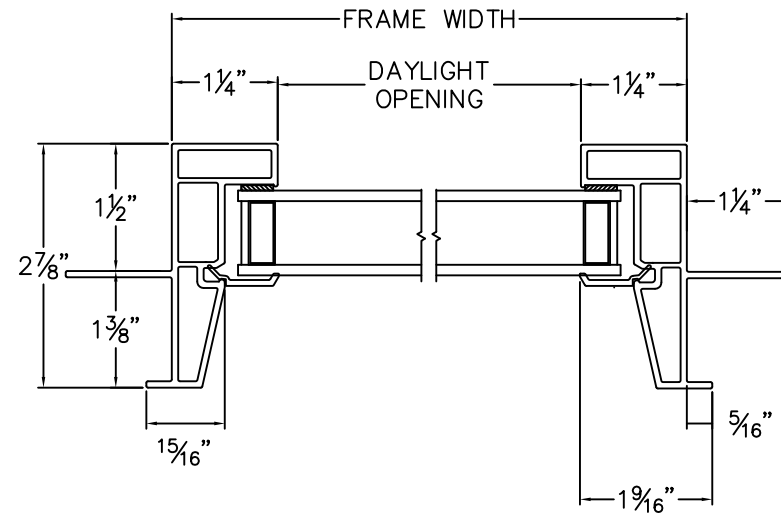

Cross Section Drawing

StyleLine Picture Window, Step Frame Stucco Key Frame, 1.375" Nailfin Set Back

Clearly the best.™

CAD File Scale	View	File Name	Units	Revision
NTS	Horizontal & Vertical	StyleLine_6341_PW_1.375in_stucco	Inch	6/2015

More Technical Documents can be found at milgard.com/professionals
Due to continual research and development, details may be changed at any time. ©2013 Milgard Mfg.

PICTURE WINDOW SERIES 6341

HEAD & SILL

JAMBS