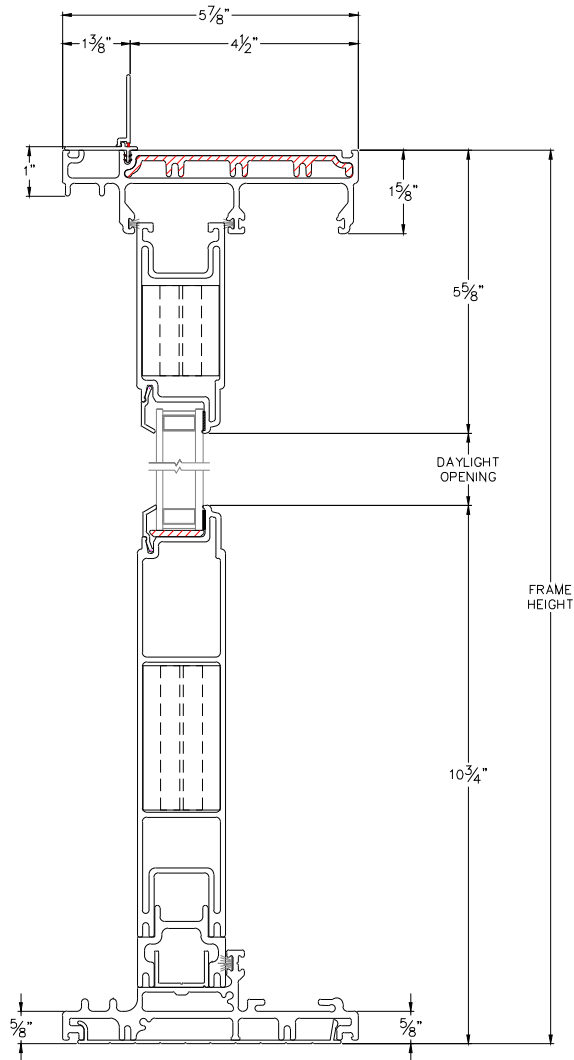

Cross Section Drawing

Ultra French Rail Sliding Door, Fixed Sidelight 1 3/8" Fin Setback

Clearly the best.

CAD File Scale
NTS

View
Horizontal & Vertical

File Name
3626U-02 FS-O

Units
Inch

More Technical Documents can be found at milgard.com/professionals

Due to continual research and development, details may be changed at any time. ©2013 Milgard Mfg.

FRENCH SLIDER SERIES 3626

HEAD & SILL

JAMBS