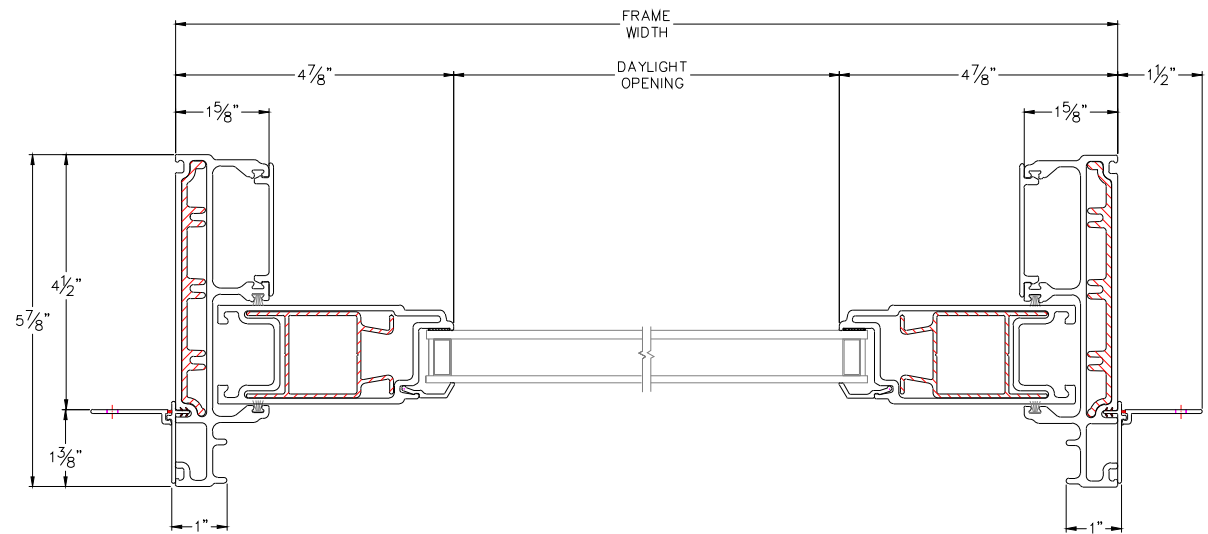

Cross Section Drawing

Ultra French Rail Sliding Door, Fixed Sidelight 1 3/8" Fin Setback

Clearly the best.

CAD File Scale
NTS

View
Horizontal & Vertical

File Name
3626U-02 FS-O

Units
Inch

More Technical Documents can be found at milgard.com/professionals

Due to continual research and development, details may be changed at any time. ©2013 Milgard Mfg.

FRENCH SLIDER SERIES 3626

HEAD & SILL

JAMBS