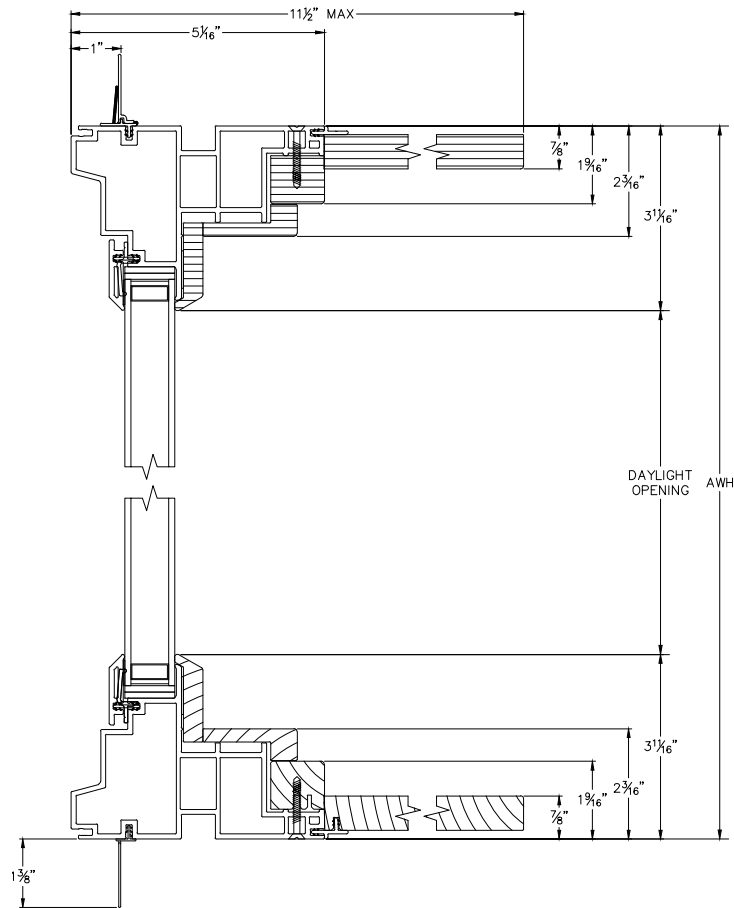

Cross Section Drawing

Essence Radius Picture Window Up To 11½" Frame 1" Nailfin Setback

CAD File Scale	View	File Name	Units	Revision
NTS	Horizontal & Vertical	Essence_9700_Radius_PW_1in_up_to_11.5in_Frame	Inch	8/2017

More Technical Documents can be found at milgard.com/professionals
 Due to continual research and development, details may be changed at any time. ©2017 Milgard Mfg.

RADIUS PICTURE WINDOW SERIES 9700

HEAD & SILL