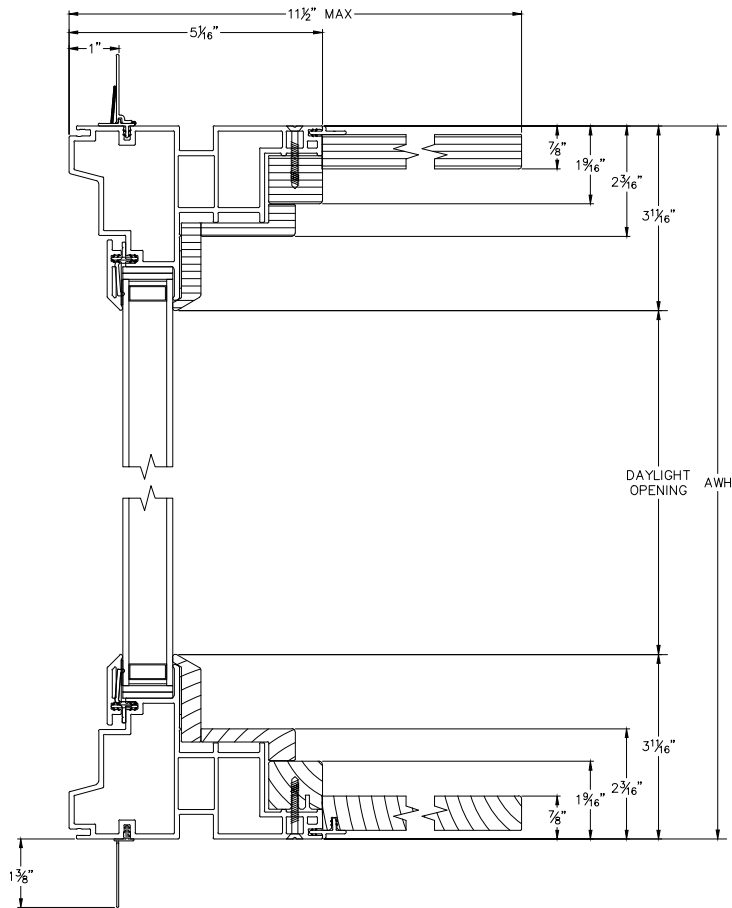

Cross Section Drawing

Essence Radius Picture Window Up To 11½" Frame 1" Nailfin Setback

CAD File Scale	View	File Name	Units	Revision
NTS	Horizontal & Vertical	Essence_9700_Radius_PW_1in_up_to_11.5in_Frame	Inch	8/2017

More Technical Documents can be found at milgard.com/professionals
 Due to continual research and development, details may be changed at any time. ©2017 Milgard Mfg.

RADIUS PICTURE WINDOW SERIES 9700

HEAD & SILL