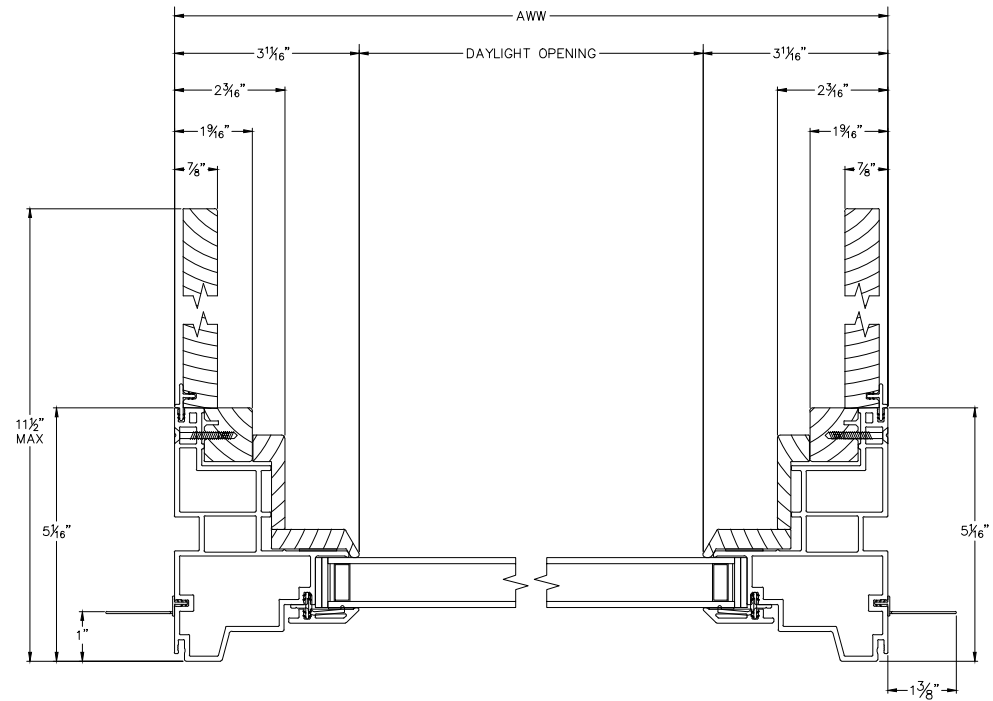

Cross Section Drawing

Essence Radius Picture Window Up To 11½" Frame 1" Nailfin Setback

CAD File Scale	View	File Name	Units	Revision
NTS	Horizontal & Vertical	Essence_9700_Radius_PW_1in_up_to_11.5in_Frame	Inch	8/2017

More Technical Documents can be found at milgard.com/professionals
Due to continual research and development, details may be changed at any time. ©2017 Milgard Mfg.

RADIUS PICTURE WINDOW SERIES 9700

HEAD & SILL

JAMBS