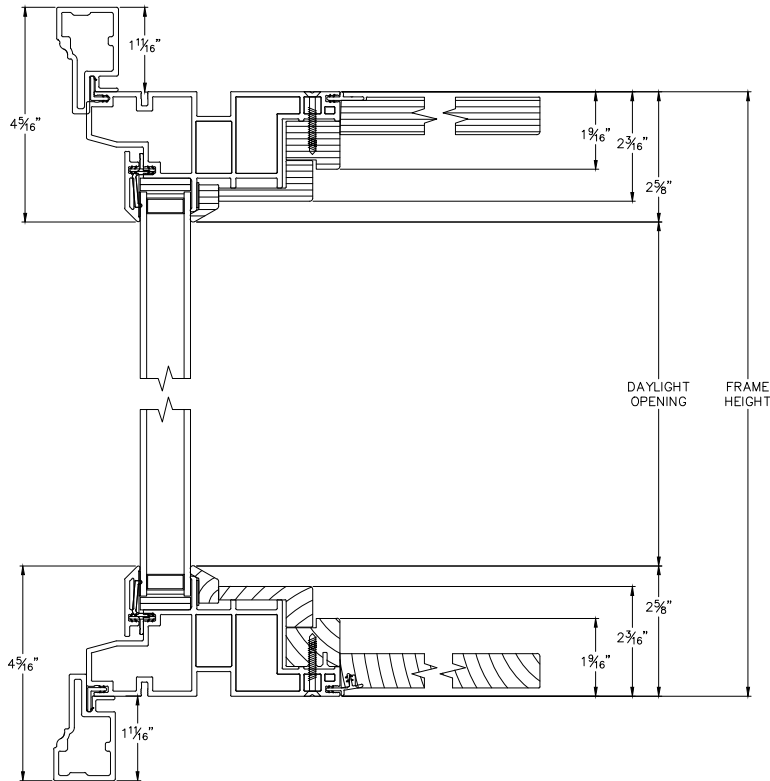

Cross Section Drawing

Essence Radius Picture Window, Narrow Frame, Up To 11½" Frame 1¾" Z-bar

CAD File Scale	View	File Name	Units	Revision
NTS	Horizontal & Vertical	Essence_9720_Radius_PW_NF_1.375in_up_to_11.5in_Frame_1.75in_Zbar	Inch	8/2017

More Technical Documents can be found at milgard.com/professionals
 Due to continual research and development, details may be changed at any time. ©2017 Milgard Mfg.

NARROW FRAME RADIUS PICTURE WINDOW SERIES 9720