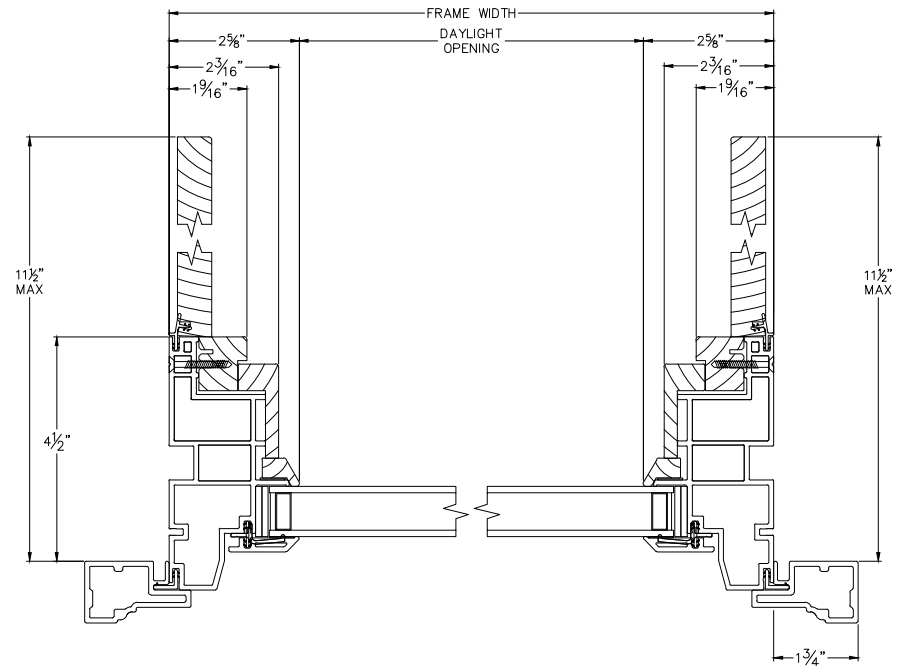

Cross Section Drawing

Essence Radius Picture Window, Narrow Frame, Up To 11½" Frame 1¾" Z-bar

CAD File Scale	View	File Name	Units	Revision
NTS	Horizontal & Vertical	Essence_9720_Radius_PW_NF_1.375in_up_to_11.5in_Frame_1.75in_Zbar	Inch	8/2017

More Technical Documents can be found at milgard.com/professionals
Due to continual research and development, details may be changed at any time. ©2017 Milgard Mfg.

NARROW FRAME RADIUS PICTURE WINDOW SERIES 9720

HEAD & SILL

JAMBS