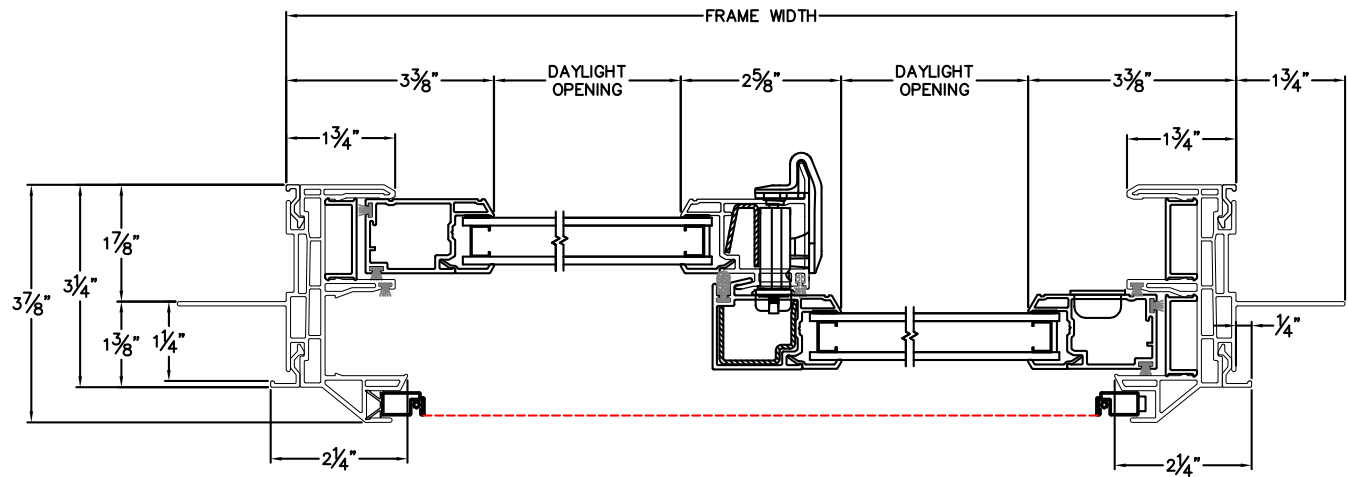

Cross Section Drawing

Tuscany Double Slider Window 1 3/8" Nailfin Setback Frame, Stucco Key Accessory

CAD File Scale
NTS

View
Horizontal & Vertical

File Name
Tuscany_8125_DS_1.375in_stucco

Units
Inch

Revision
6/2015

More Technical Documents can be found at milgard.com/professionals

Due to continual research and development, details may be changed at any time. ©2013 Milgard Mfg.

DOUBLE SLIDER SERIES 8125

HEAD & SILL

JAMBS