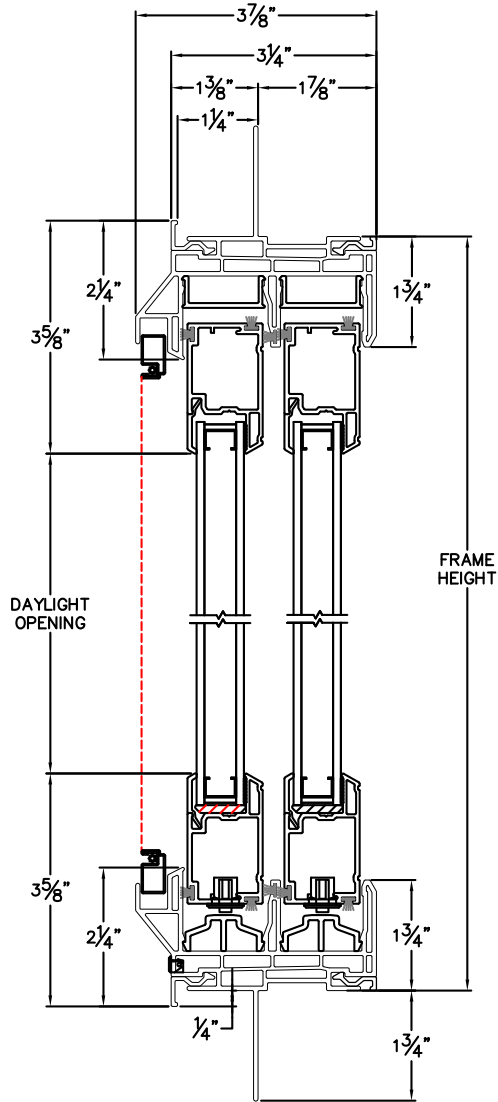

Cross Section Drawing

Tuscany Double Slider Window 1 3/8" Nailfin Setback Frame, Stucco Key Accessory

CAD File Scale
NTS

View
Horizontal & Vertical

File Name
Tuscany_8125_DS_1.375in_stucco

Units
Inch

Revision
6/2015

More Technical Documents can be found at milgard.com/professionals

Due to continual research and development, details may be changed at any time. ©2013 Milgard Mfg.

DOUBLE SLIDER SERIES 8125

HEAD & SILL

JAMBS