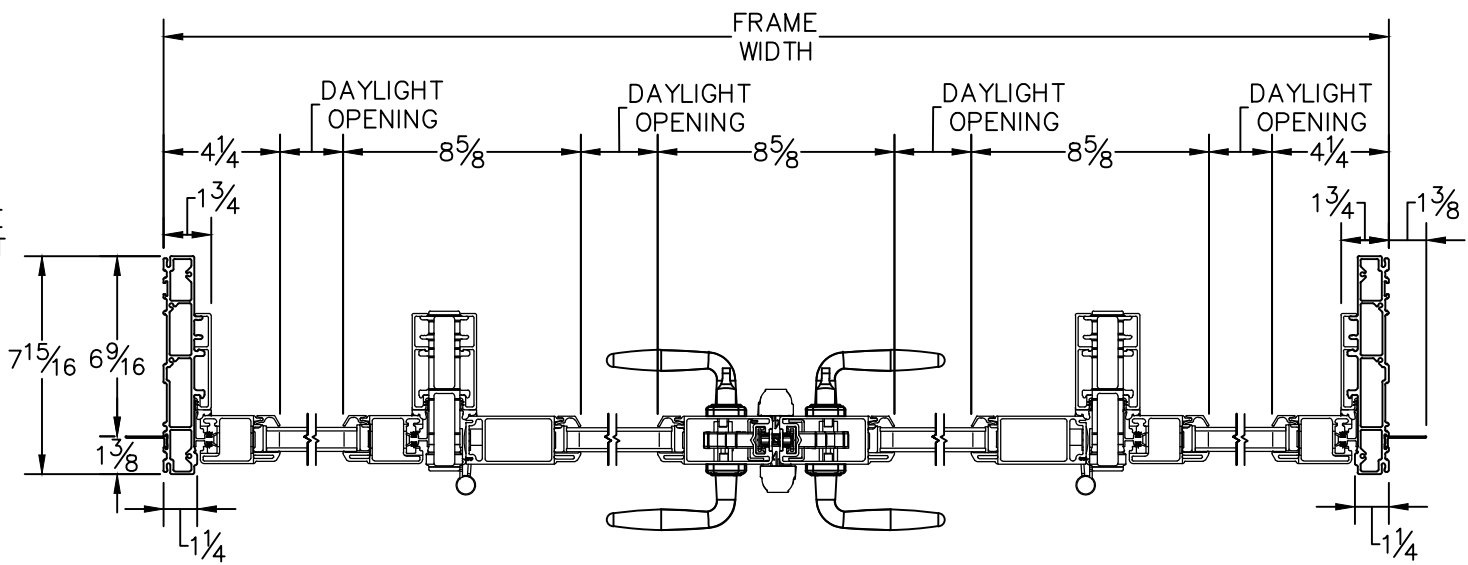

CROSS SECTION DRAWING
Ultra French OutSwing Door, 2 Panel w/ Fixed Sidelites
1 3/8" Nailfin Setback

CAD FILE SCALE	VIEW	FILE NAME	UNITS	REVISION
NTS	HORIZONTAL & VERTICAL	Ultra_3665_OS_FAPF_1.375in_6.563wall	INCH	10/2016

MORE TECHNICAL DOCUMENTS CAN BE FOUND AT MILGARD.COM/PROFESSIONALS
DUE TO CONTINUAL RESEARCH AND DEVELOPMENT, DETAILS MAY BE CHANGED AT ANY TIME. © 2016 MILGARD MFG.

OUTSWING
SERIES 3665

JAMBS