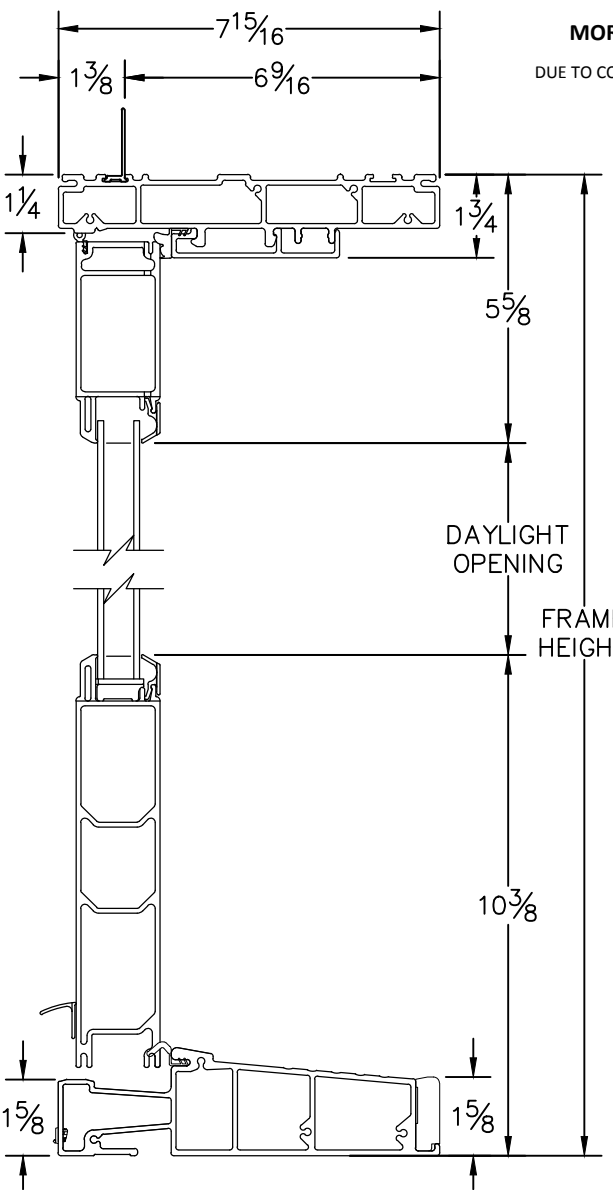

CROSS SECTION DRAWING
Ultra French OutSwing Door, 2 Panel w/ Fixed Sidelites
1 3/8" Nailfin Setback

CAD FILE SCALE	VIEW	FILE NAME	UNITS	REVISION
NTS	HORIZONTAL & VERTICAL	Ultra_3665_OS_FAPF_1.375in_6.563wall	INCH	10/2016

MORE TECHNICAL DOCUMENTS CAN BE FOUND AT MILGARD.COM/PROFESSIONALS
DUE TO CONTINUAL RESEARCH AND DEVELOPMENT, DETAILS MAY BE CHANGED AT ANY TIME. © 2016 MILGARD MFG.

OUTSWING
SERIES 3665

HEAD & SILL