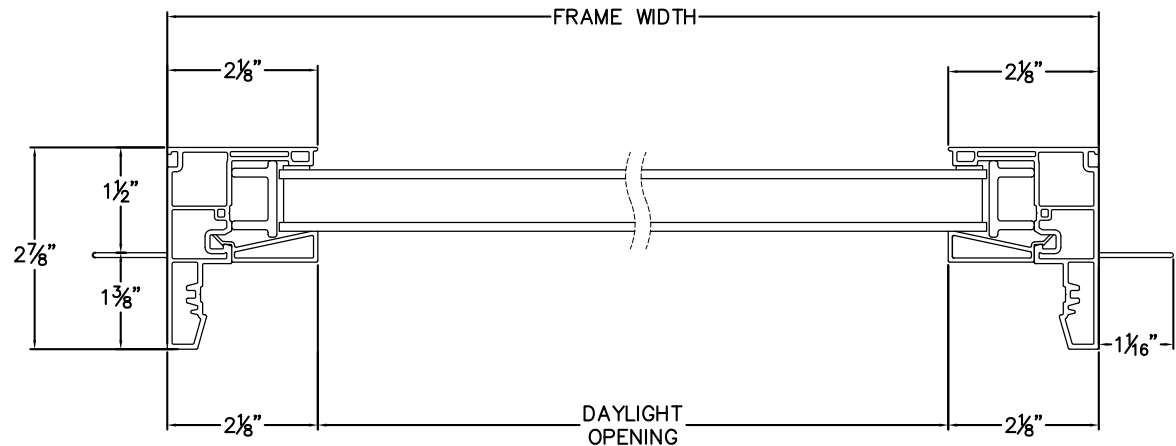

Cross Section Drawing

StyleLine Picture Window in Casement Frame 1 3/8" Nailfin Setback Frame

Clearly the best.™

CAD File Scale
NTS

View
Horizontal & Vertical

File Name
StyleLine_6350_PW_from_CA_frame_1.375in

Units
Inch

More Technical Documents can be found at milgard.com/professionals

Due to continual research and development, details may be changed at any time. ©2013 Milgard Mfg.

CASEMENT PICTURE WINDOW SERIES 6350

HEAD & SILL

JAMBS