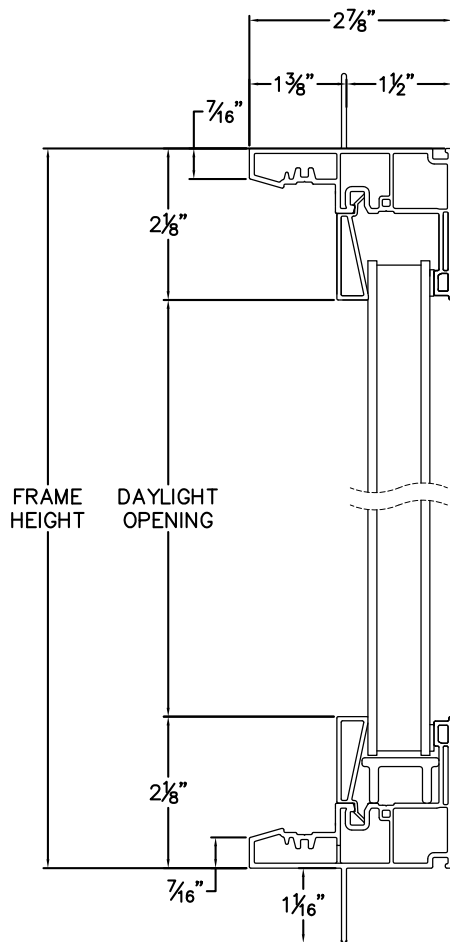

Cross Section Drawing

StyleLine Picture Window in Casement Frame 1 3/8" Nailfin Setback Frame

Clearly the best.™

CAD File Scale
NTS

View
Horizontal & Vertical

File Name
StyleLine_6350_PW_from_CA_frame_1.375in

Units
Inch

More Technical Documents can be found at milgard.com/professionals

Due to continual research and development, details may be changed at any time. ©2013 Milgard Mfg.

CASEMENT PICTURE WINDOW SERIES 6350

HEAD & SILL