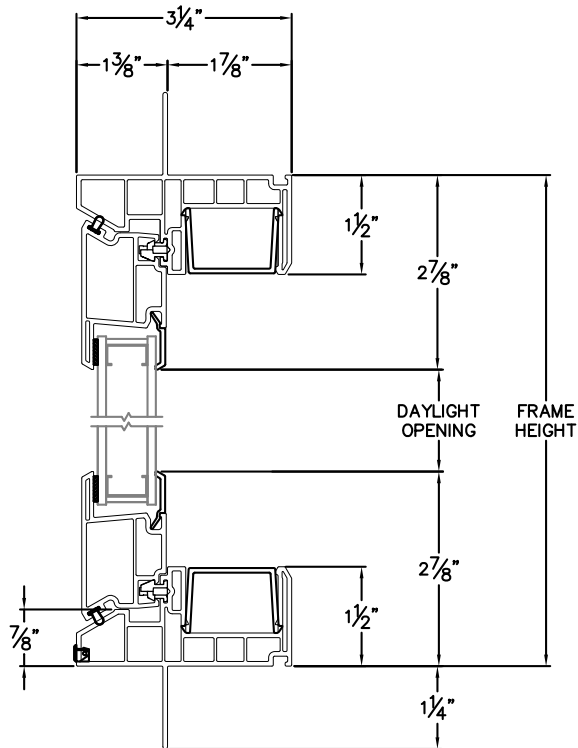

Cross Section Drawing

Tuscany Picture Window from Slider Frame 1 3/8" Nailfin Setback Frame

Clearly the best.™

CAD File Scale
NTS

View
Horizontal & Vertical

File Name
Tuscany_8220_PW_slider_frame_1.375in

Units
Inch

More Technical Documents can be found at milgard.com/professionals

Due to continual research and development, details may be changed at any time. ©2013 Milgard Mfg.

PICTURE WINDOW SERIES 8220

HEAD & SILL