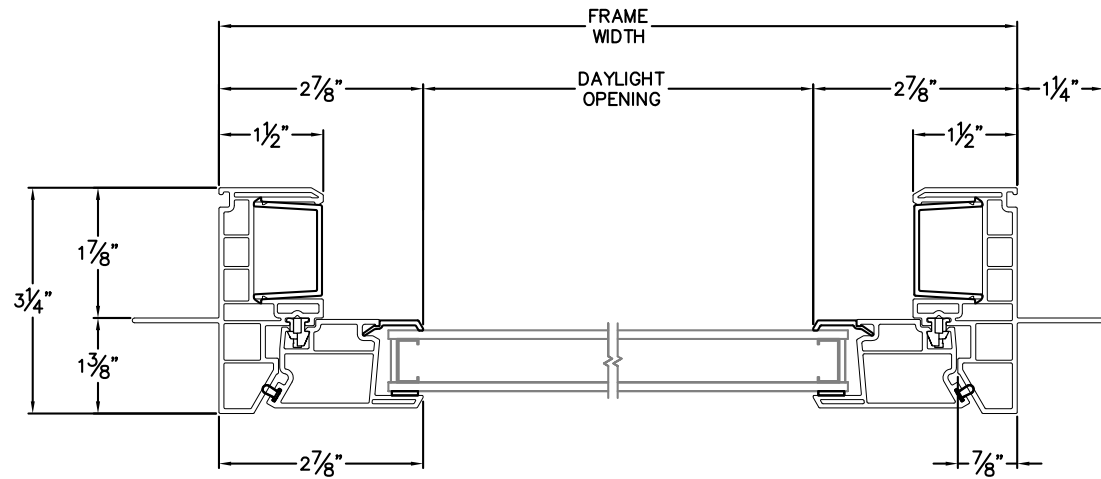

Cross Section Drawing

Tuscany Picture Window from Slider Frame 1 3/8" Nailfin Setback Frame

Clearly the best.™

CAD File Scale
NTS

View
Horizontal & Vertical

File Name
Tuscany_8220_PW_slider_frame_1.375in

Units
Inch

More Technical Documents can be found at milgard.com/professionals

Due to continual research and development, details may be changed at any time. ©2013 Milgard Mfg.

PICTURE WINDOW SERIES 8220

HEAD & SILL

JAMBS