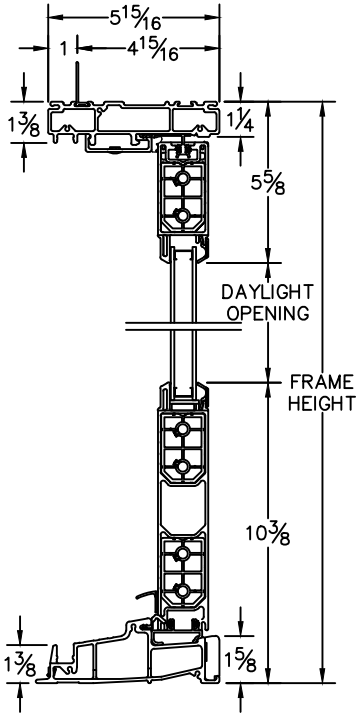

CROSS SECTION DRAWING
Ultra French InSwing Door, Single Active Panel w/ Fixed Sidelite
1" Nailfin Setback

CAD FILE SCALE	View	FILE NAME	UNITS	REVISION
NTS	HORIZONTAL & VERTICAL	Ultra_3642U_IS_AF_1inNFS	INCH	07/2016

MORE TECHNICAL DOCUMENTS CAN BE FOUND AT MILGARD.COM/PROFESSIONALS
DUE TO CONTINUAL RESEARCH AND DEVELOPMENT, DETAILS MAY BE CHANGED AT ANY TIME. © 2016 MILGARD MFG.

INSWING
SERIES 3642

HEAD & SILL