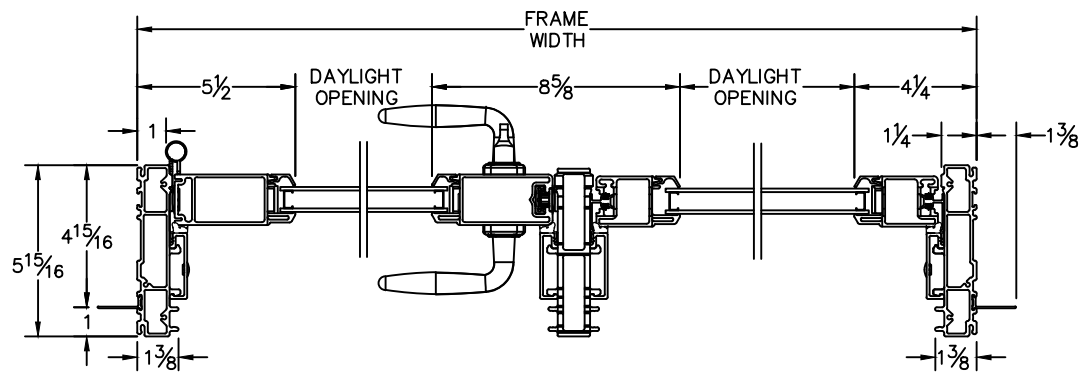

CROSS SECTION DRAWING
Ultra French InSwing Door, Single Active Panel w/ Fixed Sidelite
1" Nailfin Setback

CAD FILE SCALE	View	FILE NAME	UNITS	REVISION
NTS	HORIZONTAL & VERTICAL	Ultra_3642U_IS_AF_1inNFS	INCH	07/2016

MORE TECHNICAL DOCUMENTS CAN BE FOUND AT MILGARD.COM/PROFESSIONALS
DUE TO CONTINUAL RESEARCH AND DEVELOPMENT, DETAILS MAY BE CHANGED AT ANY TIME. © 2016 MILGARD MFG.

INSWING
SERIES 3642

HEAD & SILL

JAMBS