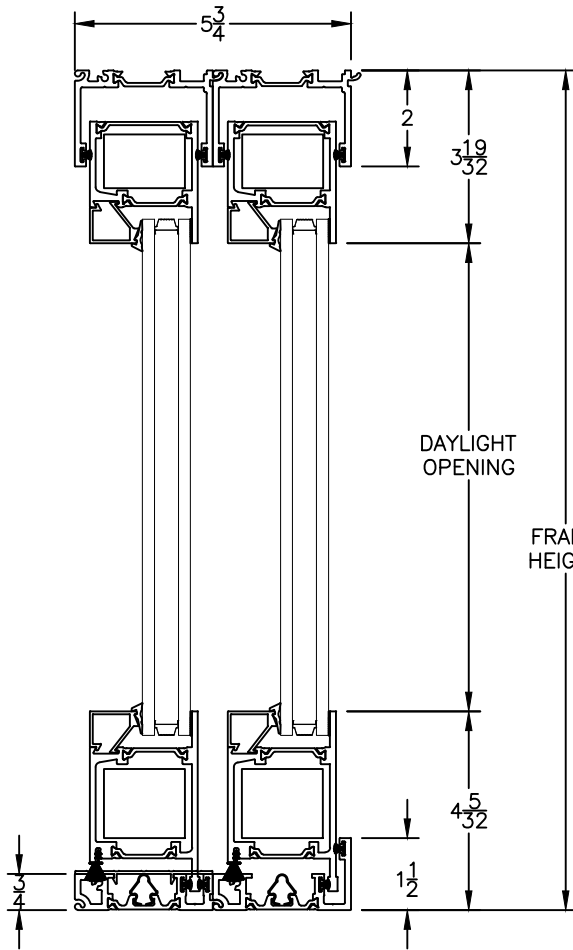

Cross Section Drawing
AX550 Stacking Door O1X Mid Sill
Block Frame

Clearly the best.™

CAD File Scale	View	File Name	Units	Revision
NTS	Horizontal & Vertical	AX550_11601_Stack_O1X_Mid_Sill_Block	Inch	03/2022

More Technical Documents can be found at milgard.com/professionals
Due to continual research and development, details may be changed at any time. ©2021 Milgard Mfg.

STACKING
SERIES 11601

Configuration O1X shown
Configuration 1XO also available

HEAD & SILL