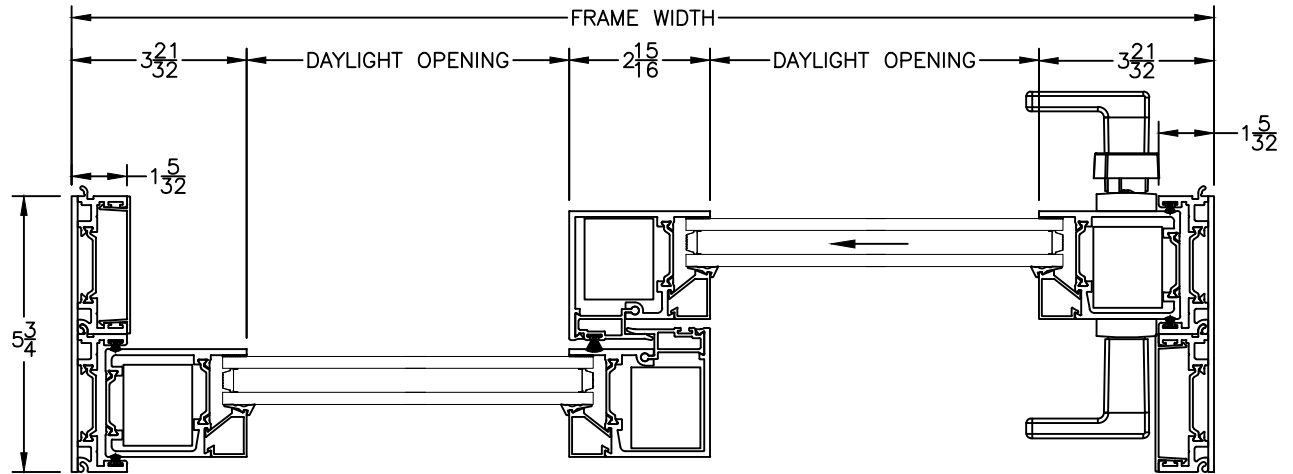

Cross Section Drawing
AX550 Stacking Door O1X Mid Sill
Block Frame

Clearly the best.™

CAD File Scale	View	File Name	Units	Revision
NTS	Horizontal & Vertical	AX550_11601_Stack_O1X_Mid_Sill_Block	Inch	03/2022

More Technical Documents can be found at milgard.com/professionals
Due to continual research and development, details may be changed at any time. ©2021 Milgard Mfg.

STACKING
SERIES 11601

Configuration O1X shown
Configuration 1XO also available

JAMBS