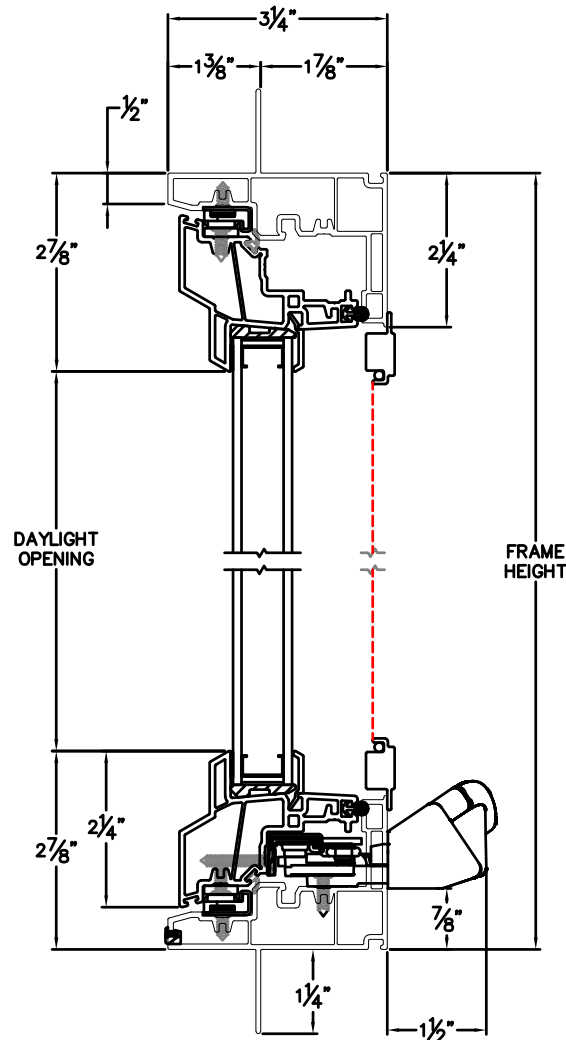

## Tuscany Double Casement Picture Window Fixed 1 3/8" Nailfin Setback Frame

CAD File Scale	View	File Name	Units	Revision
NTS	Horizontal & Vertical	Tuscany_8520_DCCAF_1.375in	Inch	3/2016

More Technical Documents can be found at [milgard.com/professionals](http://milgard.com/professionals)  
Due to continual research and development, details may be changed at any time. ©2013 Milgard Mfg.

### CASEMENT SERIES 8520

HEAD & SILL

JAMBS