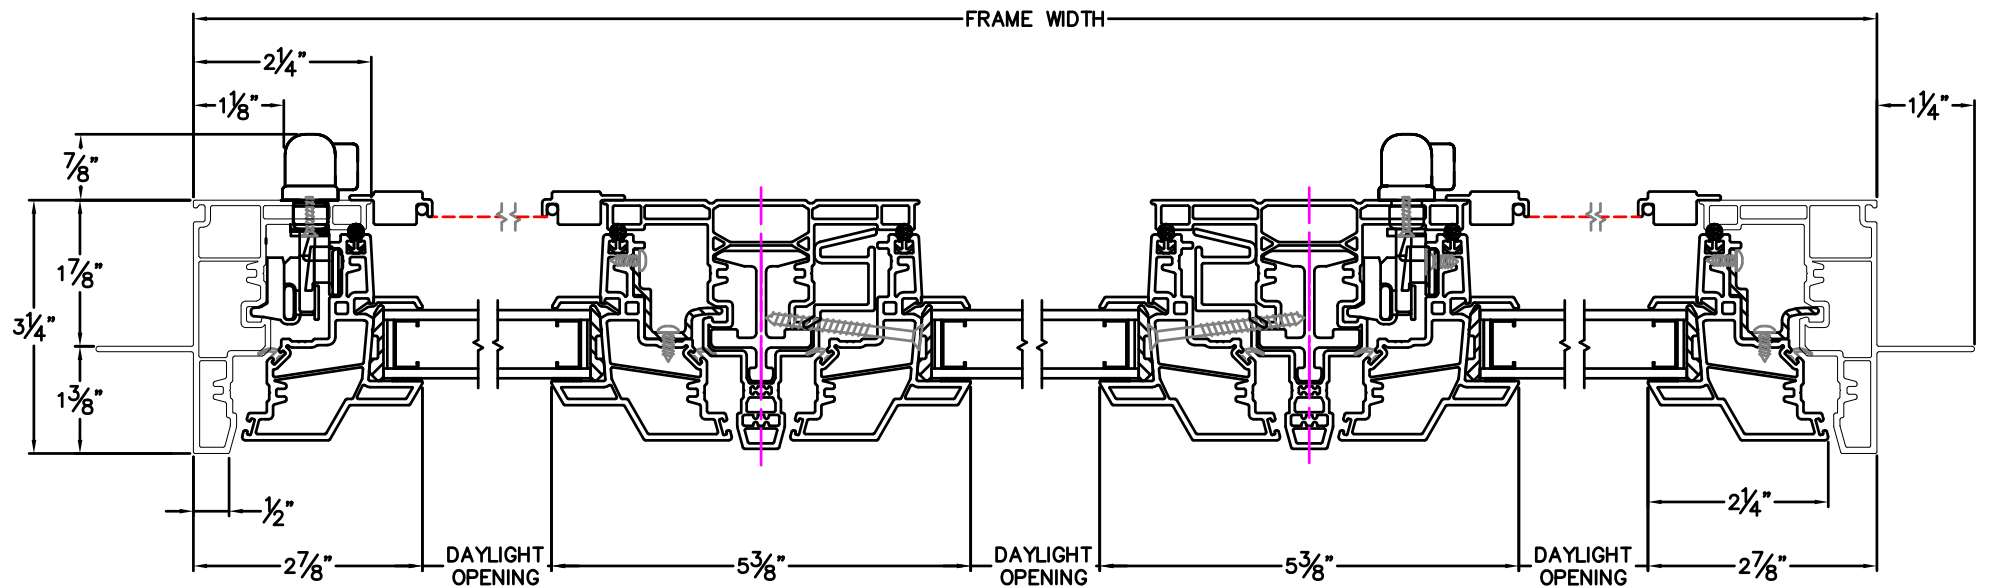

Cross Section Drawing

Tuscany Double Casement Picture Window Fixed 1 3/8" Nailfin Setback Frame

CAD File Scale	View	File Name	Units	Revision
NTS	Horizontal & Vertical	Tuscany_8520_DCCAF_1.375in	Inch	3/2016

More Technical Documents can be found at milgard.com/professionals
Due to continual research and development, details may be changed at any time. ©2013 Milgard Mfg.

CASEMENT SERIES 8520

HEAD & SILL

JAMBS