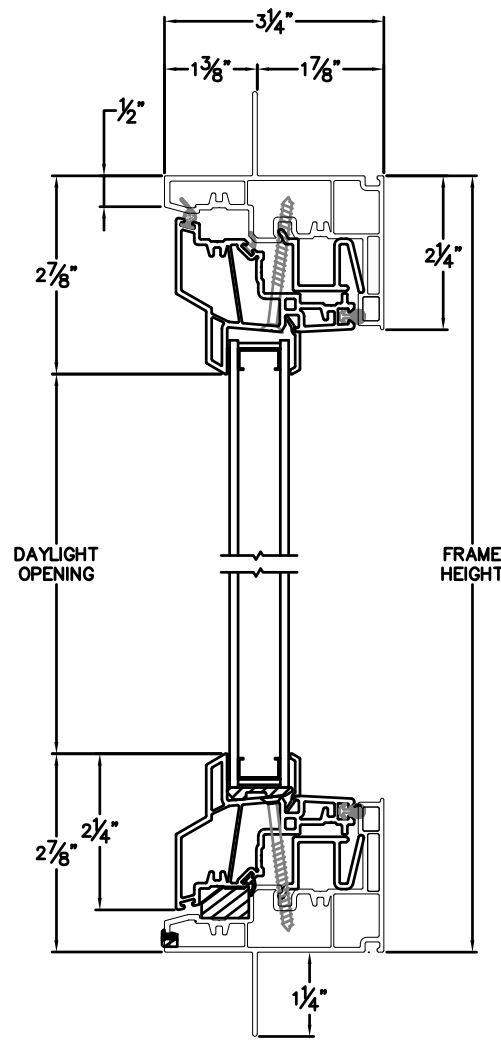

# Cross Section Drawing

## Tuscany Double Casement Picture Window Fixed 1 3/8" Nailfin Setback Frame

CAD File Scale	View	File Name	Units	Revision
NTS	Horizontal & Vertical	Tuscany_8520_DCCAF_1.375in	Inch	3/2016

More Technical Documents can be found at [milgard.com/professionals](http://milgard.com/professionals)  
Due to continual research and development, details may be changed at any time. ©2013 Milgard Mfg.

### CASEMENT SERIES 8520

HEAD & SILL

JAMBS