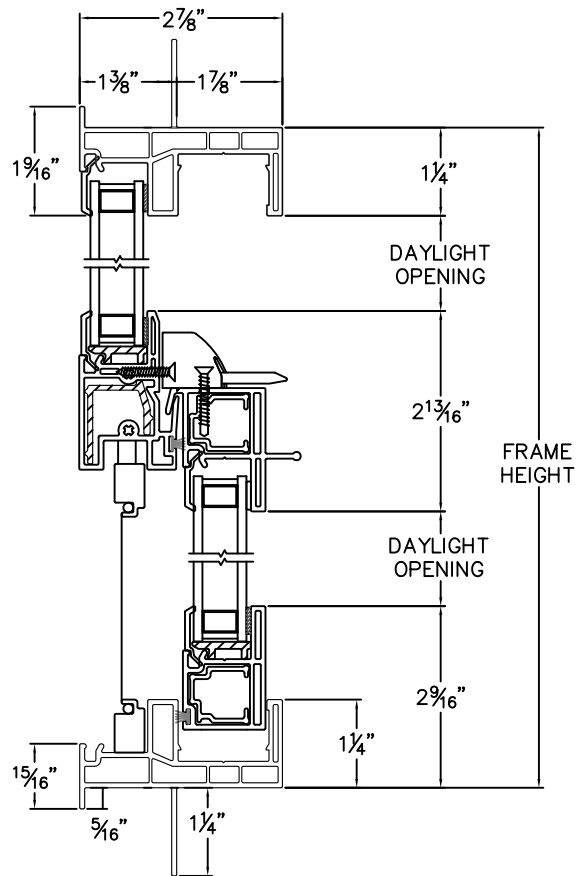

Cross Section Drawing

StyleLine Single Hung Window Stucco Key Frame, 1 3/8" Nailfin Set Back

CAD File Scale	View	File Name	Units	Revision
NTS	Horizontal & Vertical	StyleLine_6211_SH_1.375in_stucco	Inch	6/2015

More Technical Documents can be found at milgard.com/professionals
Due to continual research and development, details may be changed at any time. ©2013 Milgard Mfg.

SINGLE HUNG SERIES 6211

HEAD & SILL