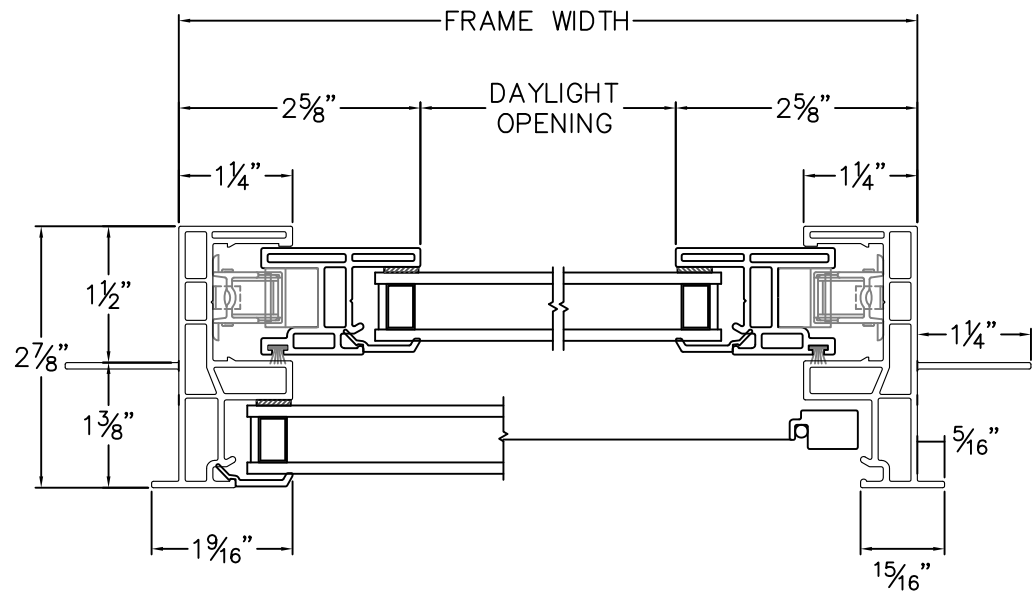

Cross Section Drawing

StyleLine Single Hung Window Stucco Key Frame, 1 3/8" Nailfin Set Back

CAD File Scale	View	File Name	Units	Revision
NTS	Horizontal & Vertical	StyleLine_6211_SH_1.375in_stucco	Inch	6/2015

More Technical Documents can be found at milgard.com/professionals
Due to continual research and development, details may be changed at any time. ©2013 Milgard Mfg.

SINGLE HUNG SERIES 6211

HEAD & SILL

JAMBS