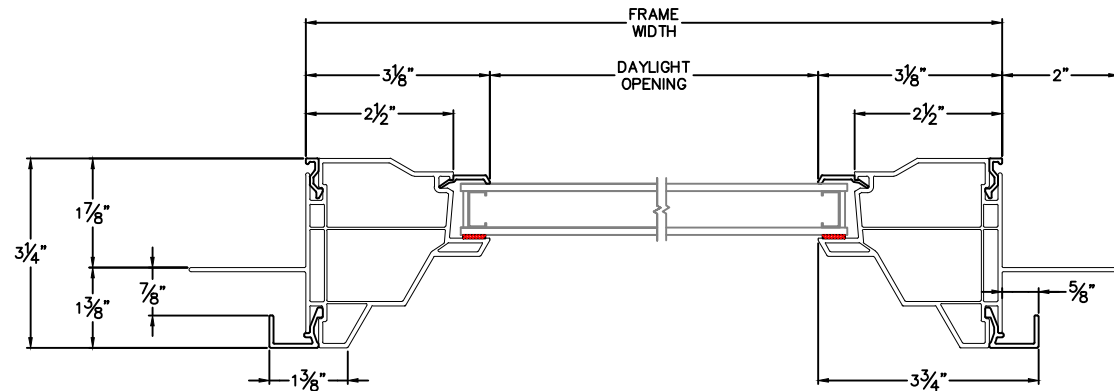

Cross Section Drawing

Tuscany Picture Window

1 3/8" Fin Setback Accessory Groove Frame, 3/4" Flat J Channel

Clearly the best.™

CAD File Scale
NTS

View
Horizontal & Vertical

File Name
8340T-03 PW

Units
Inch

More Technical Documents can be found at milgard.com/professionals

Due to continual research and development, details may be changed at any time. ©2013 Milgard Mfg.

PICTURE WINDOW SERIES 8340

JAMBS