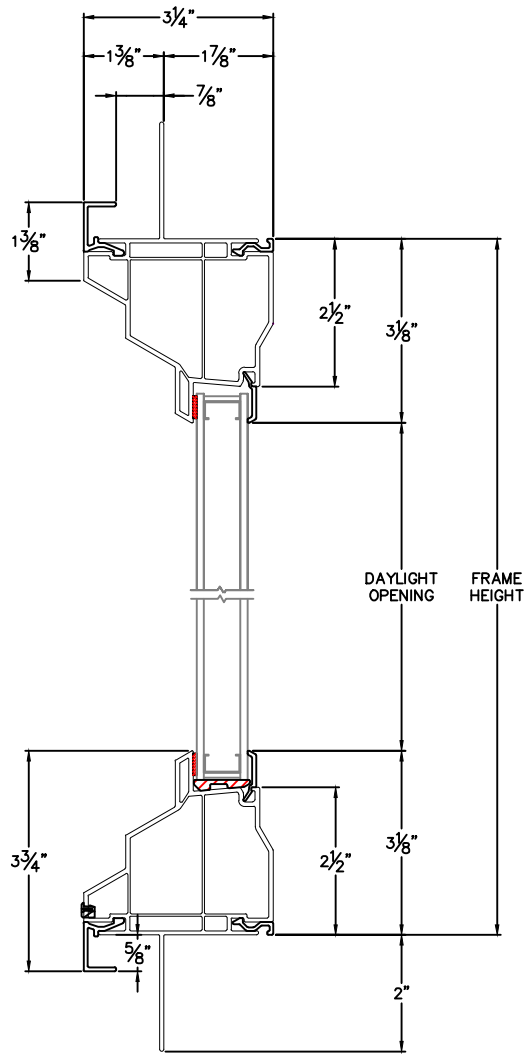

## Cross Section Drawing

### 1 3/8" Fin Setback Accessory Groove Frame, 3/4" Flat J Channel

*Clearly the best.™*

CAD File Scale  
NTS

View  
Horizontal & Vertical

File Name  
8340T-03 PW

Units  
Inch

More Technical Documents can be found at [milgard.com/professionals](http://milgard.com/professionals)

## PICTURE WINDOW SERIES 8340

HEAD & SILL

JAMBS